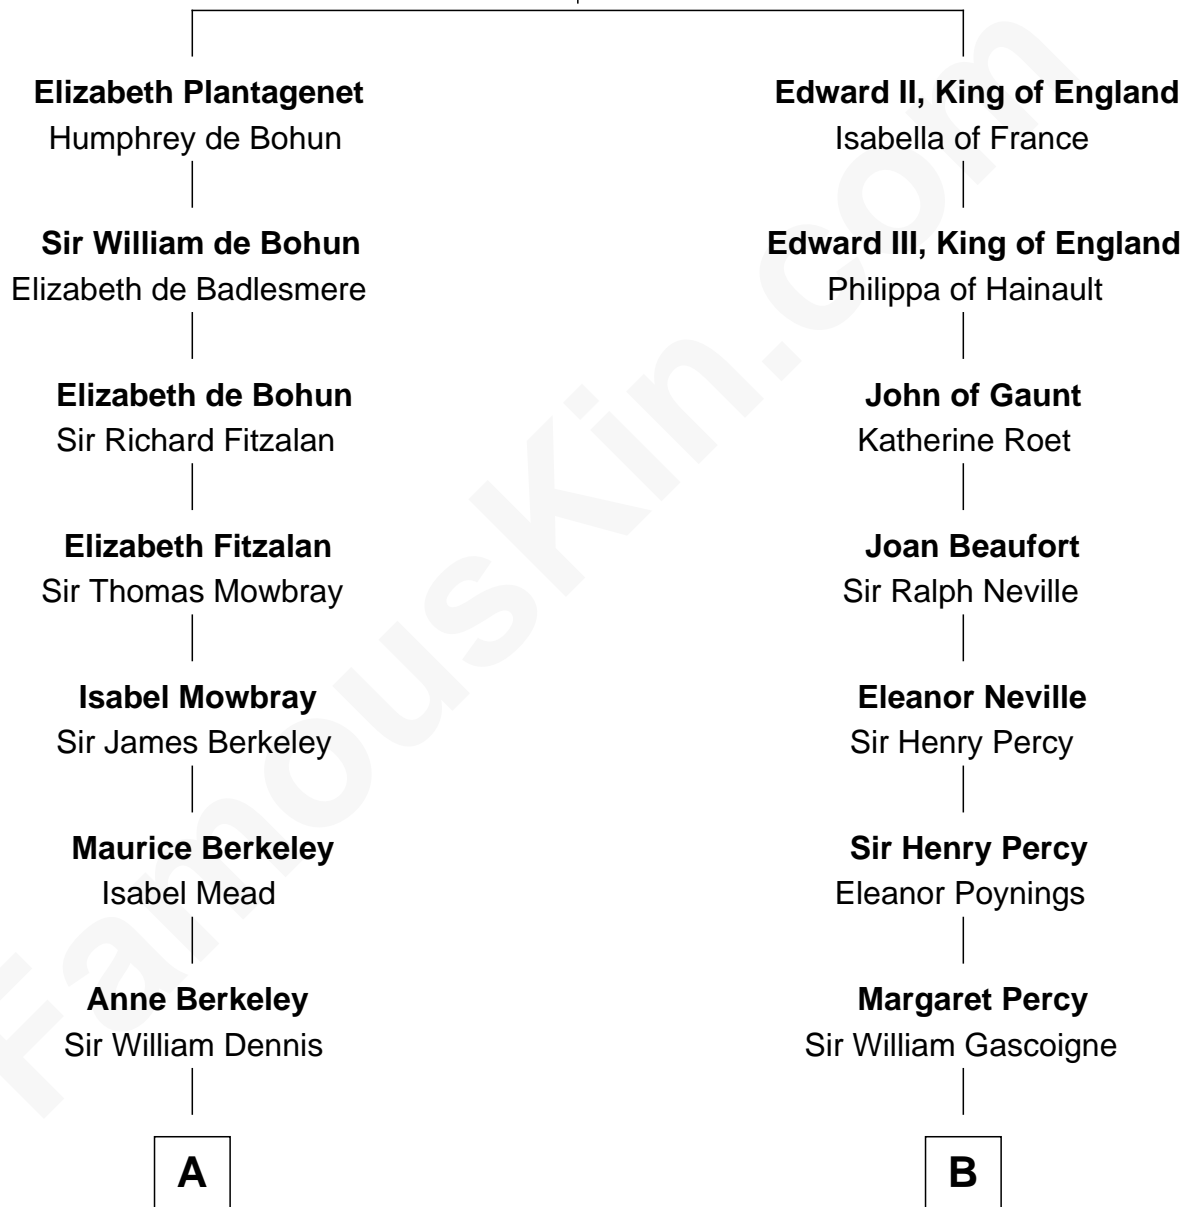

# FamousKin.com Relationship Chart of

**Sarah Ferguson**

*Duchess of York*

15th cousin 6 times removed of

**George Washington**

*1st U.S. President*

**Eleanor of Castile**  
Edward I, King of England

**C**

—  
**Susan Henrietta Cavendish**

Henry Robert Brand

—  
**Margaret Brand**

Algernon Francis Holford Ferguson

—  
**Andrew Henry Ferguson**

Marian Louisa Montagu-Douglas-Scott

—  
**Ronald Ivor Ferguson**

Susan Mary Wright

—  
**Sarah Ferguson**

*Duchess of York*