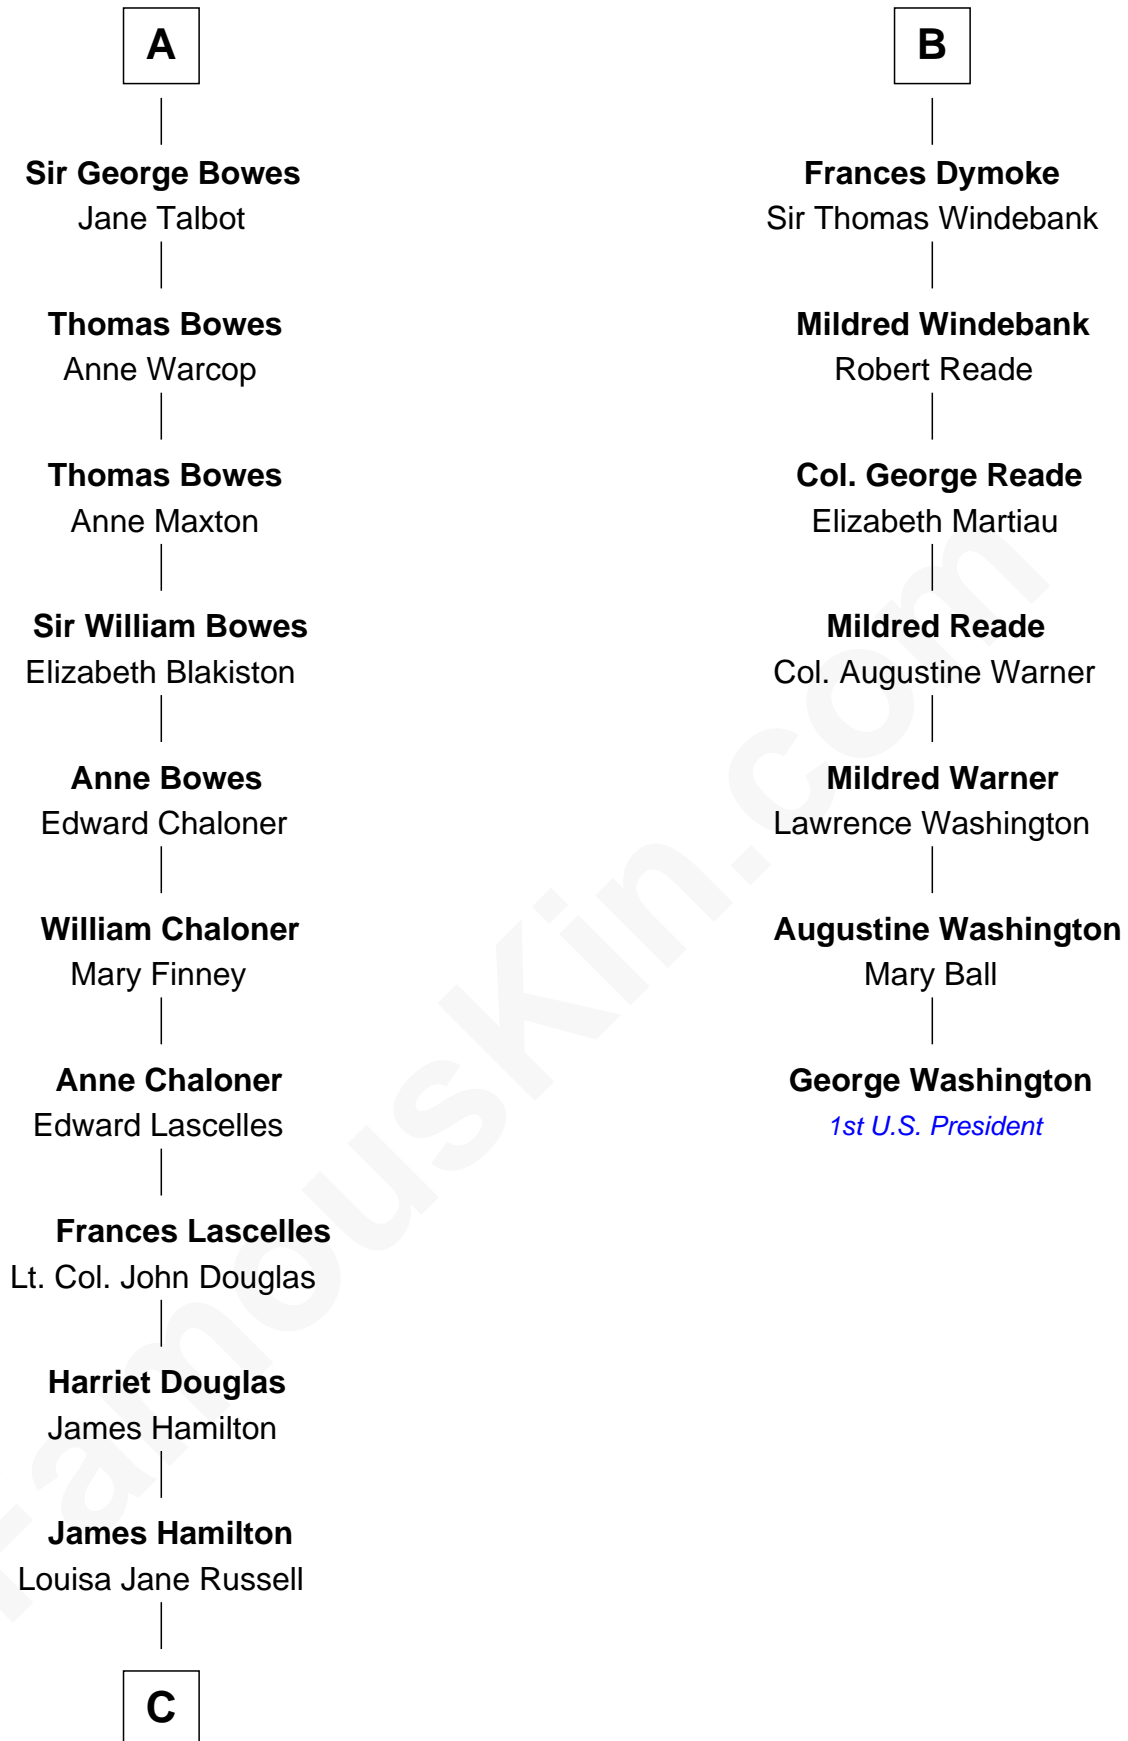

FamousKin.com Relationship Chart of

Sarah Ferguson

Duchess of York

13th cousin 8 times removed of

George Washington

1st U.S. President

Sir Geoffrey le Scrope

Ivetta de Ros

C

Louisa Jane Hamilton

William Henry Walter Montagu-Douglas-Scott

Herbert Andrew Montagu-Douglas-Scott

Marie Josephine Edwards

Marian Louisa Montagu-Douglas-Scott

Andrew Henry Ferguson

Ronald Ivor Ferguson

Susan Mary Wright

Sarah Ferguson

Duchess of York

FamousKin.com