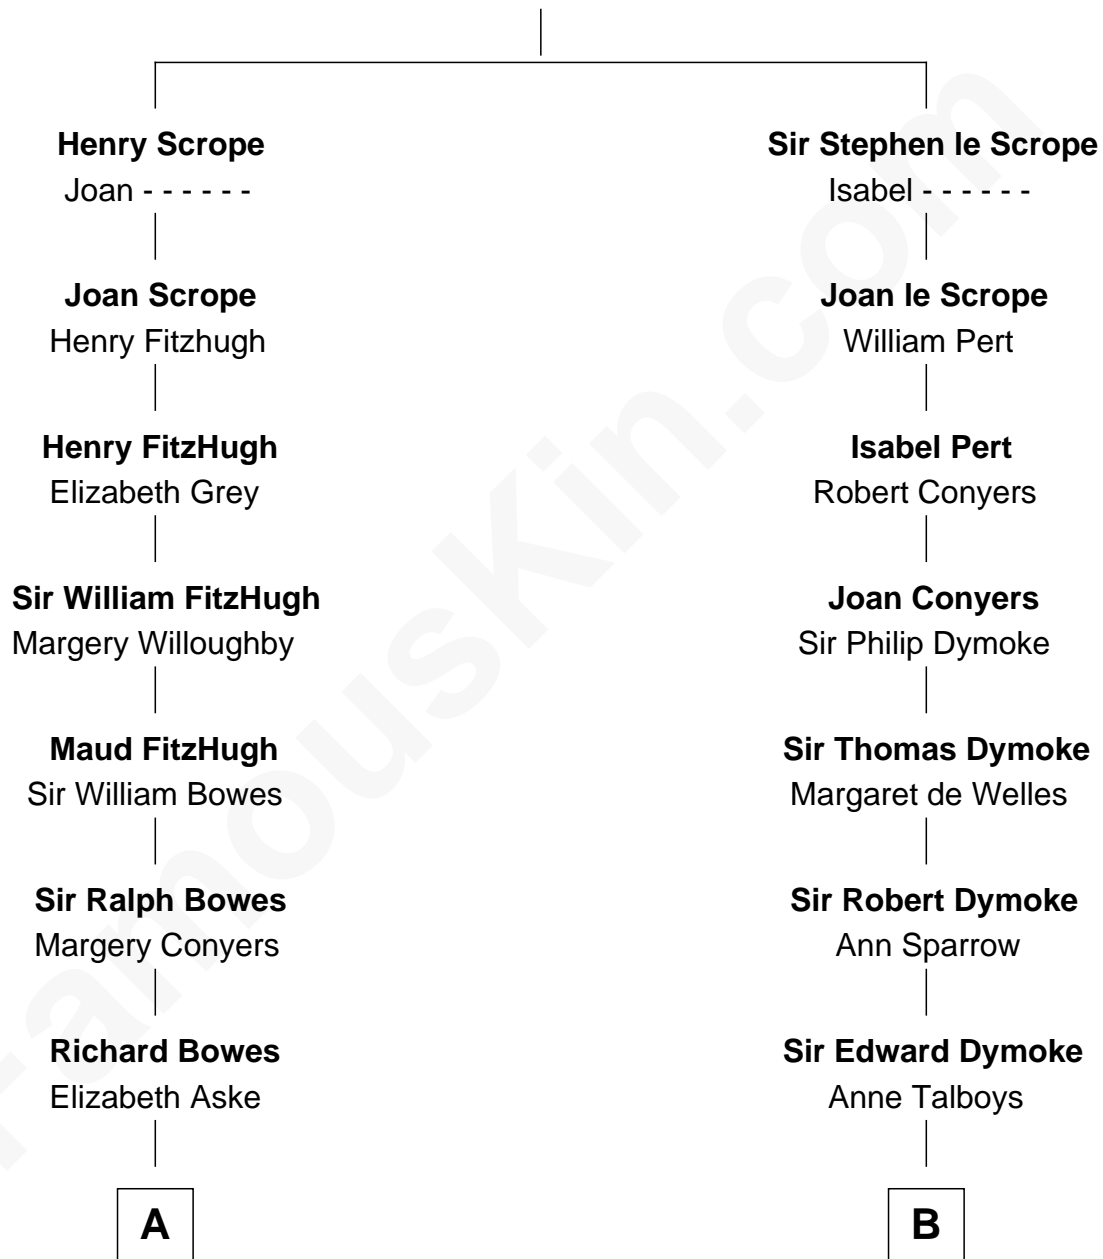

FamousKin.com Relationship Chart of

Sarah Ferguson

Duchess of York

13th cousin 8 times removed of

George Washington

1st U.S. President

Sir Geoffrey le Scrope

Ivetta de Ros

C

Louisa Jane Hamilton

William Henry Walter Montagu-Douglas-Scott

Herbert Andrew Montagu-Douglas-Scott

Marie Josephine Edwards

Marian Louisa Montagu-Douglas-Scott

Andrew Henry Ferguson

Ronald Ivor Ferguson

Susan Mary Wright

Sarah Ferguson

Duchess of York

FamousKin.com