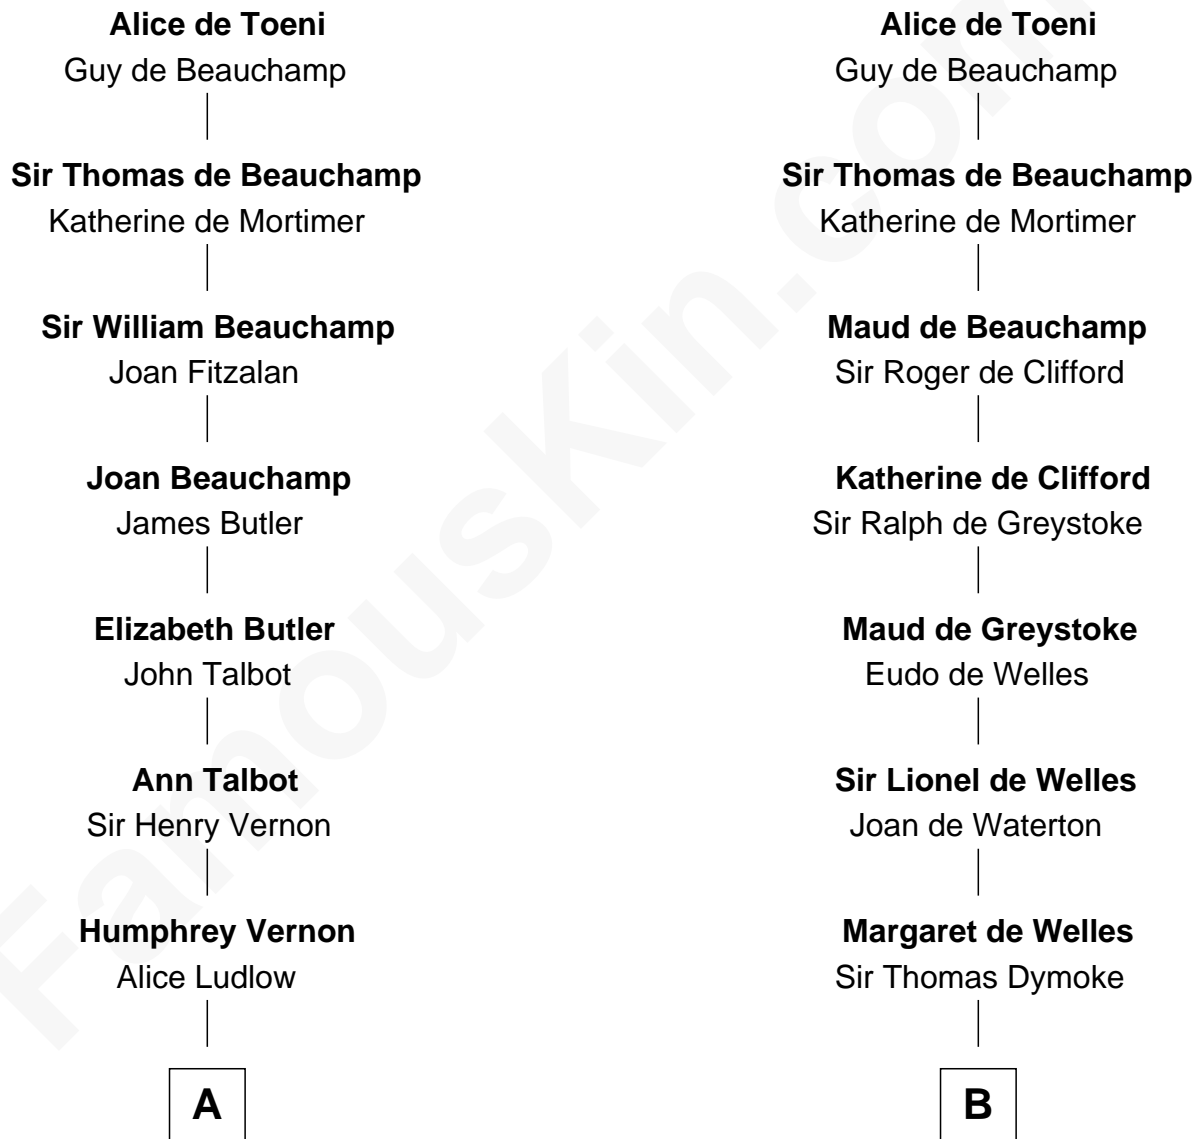

FamousKin.com Relationship Chart of

Sarah Ferguson

Duchess of York

15th cousin 6 times removed of

George Washington

1st U.S. President

Ralph VII de Toeni

Mary - - - - -

C

Louisa Jane Hamilton

William Henry Walter Montagu-Douglas-Scott

Herbert Andrew Montagu-Douglas-Scott

Marie Josephine Edwards

Marian Louisa Montagu-Douglas-Scott

Andrew Henry Ferguson

Ronald Ivor Ferguson

Susan Mary Wright

Sarah Ferguson

Duchess of York