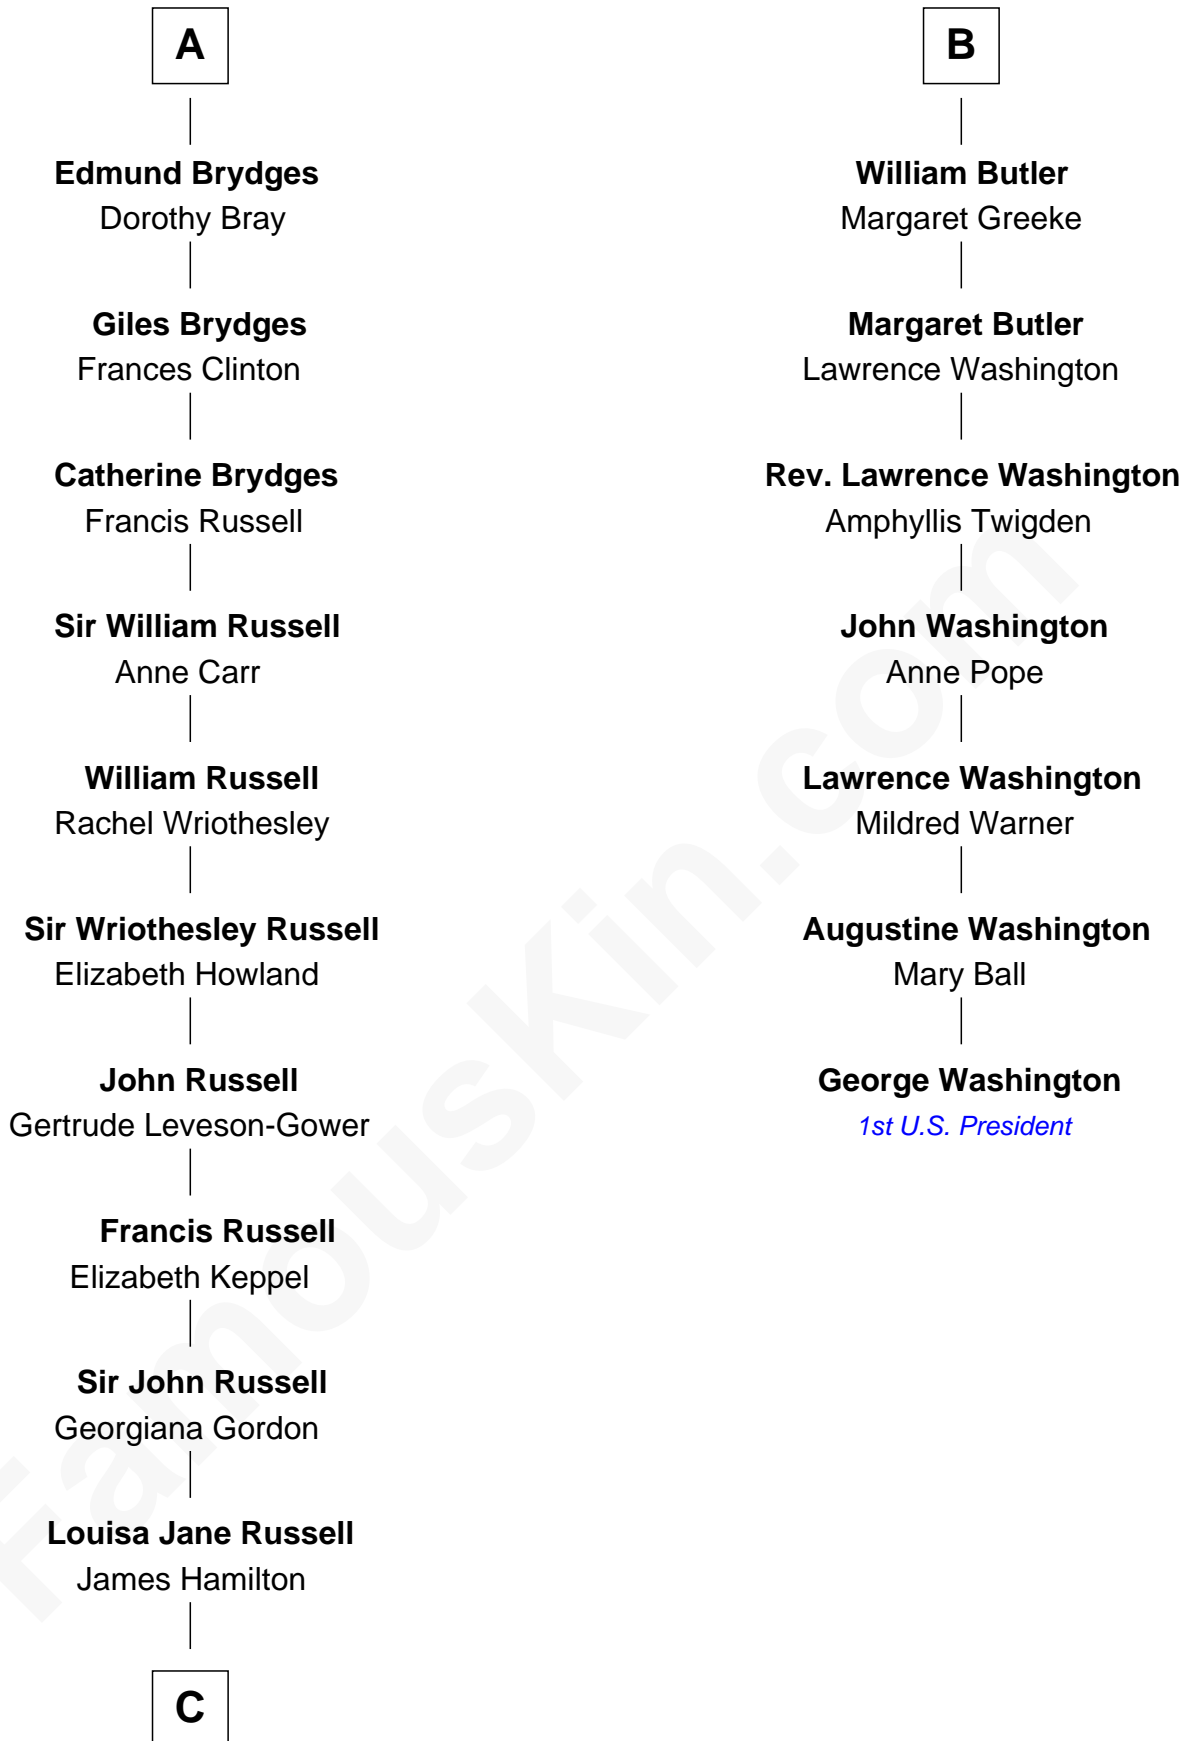

FamousKin.com Relationship Chart of

Sarah Ferguson

Duchess of York

13th cousin 8 times removed of

George Washington

1st U.S. President

Edmund of Woodstock

Margaret Wake

C

Louisa Jane Hamilton

William Henry Walter Montagu-Douglas-Scott

Herbert Andrew Montagu-Douglas-Scott

Marie Josephine Edwards

Marian Louisa Montagu-Douglas-Scott

Andrew Henry Ferguson

Ronald Ivor Ferguson

Susan Mary Wright

Sarah Ferguson

Duchess of York