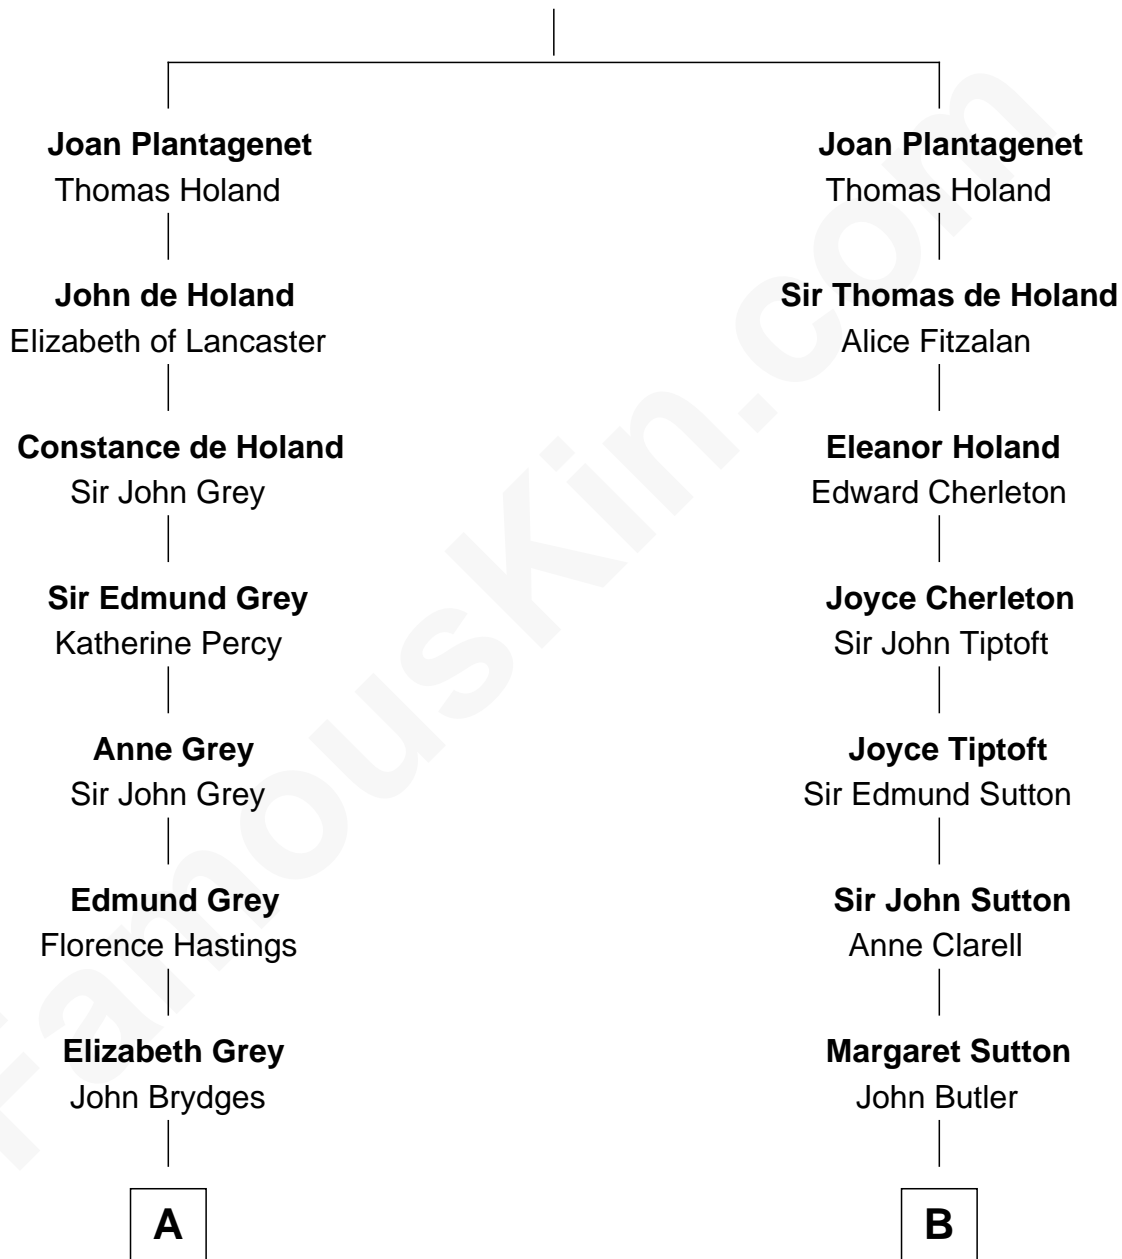

FamousKin.com Relationship Chart of

Sarah Ferguson

Duchess of York

13th cousin 8 times removed of

George Washington

1st U.S. President

Edmund of Woodstock

Margaret Wake

C

Louisa Jane Hamilton

William Henry Walter Montagu-Douglas-Scott

Herbert Andrew Montagu-Douglas-Scott

Marie Josephine Edwards

Marian Louisa Montagu-Douglas-Scott

Andrew Henry Ferguson

Ronald Ivor Ferguson

Susan Mary Wright

Sarah Ferguson

Duchess of York