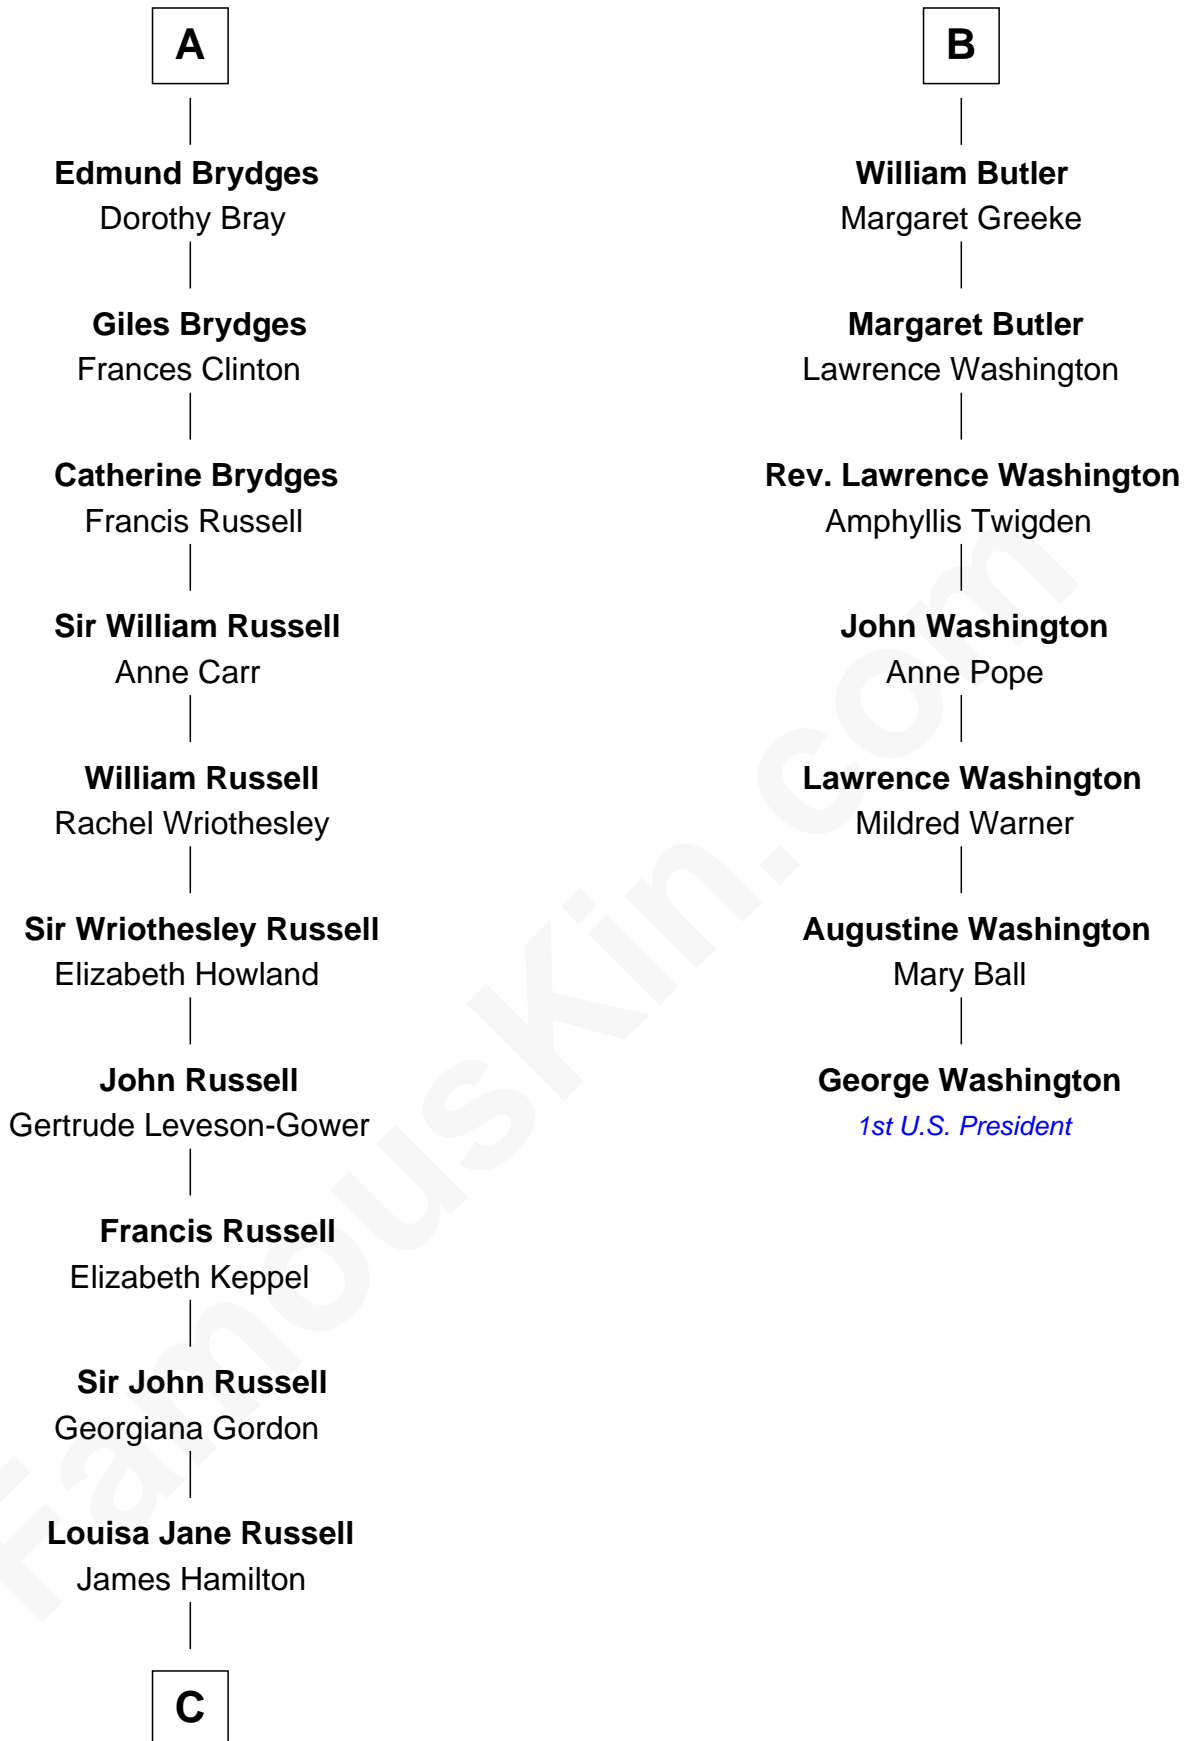

FamousKin.com Relationship Chart of

Sarah Ferguson

Duchess of York

13th cousin 8 times removed of

George Washington

1st U.S. President

Sir Robert de Holland

Maude la Zouche

C

Louisa Jane Hamilton

William Henry Walter Montagu-Douglas-Scott

Herbert Andrew Montagu-Douglas-Scott

Marie Josephine Edwards

Marian Louisa Montagu-Douglas-Scott

Andrew Henry Ferguson

Ronald Ivor Ferguson

Susan Mary Wright

Sarah Ferguson

Duchess of York