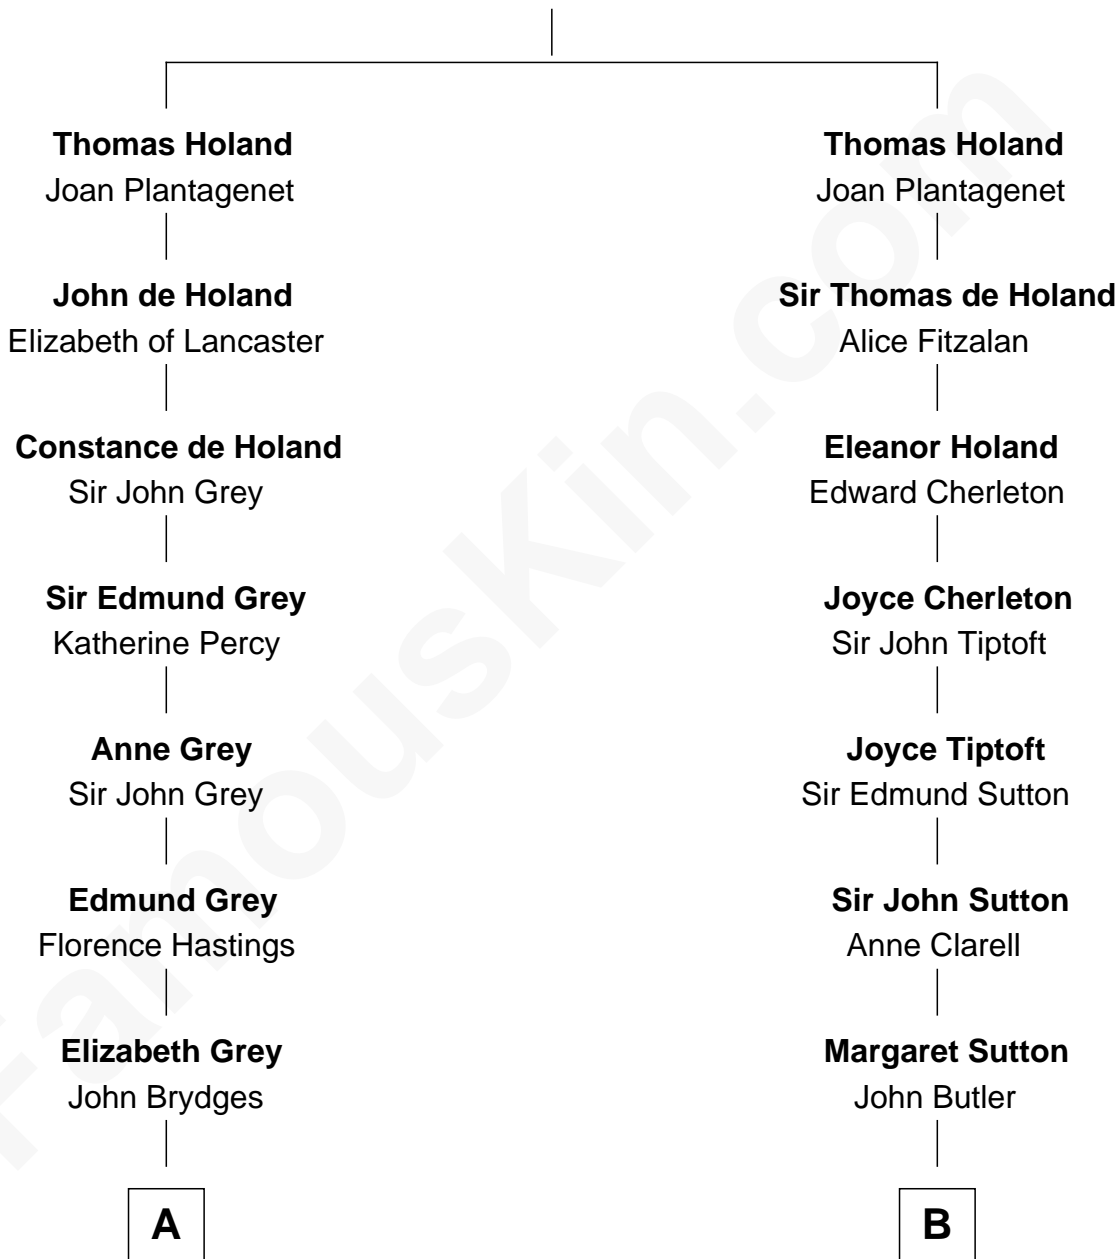

FamousKin.com Relationship Chart of

Sarah Ferguson

Duchess of York

13th cousin 8 times removed of

George Washington

1st U.S. President

Sir Robert de Holland

Maude la Zouche

C

Louisa Jane Hamilton

William Henry Walter Montagu-Douglas-Scott

Herbert Andrew Montagu-Douglas-Scott

Marie Josephine Edwards

Marian Louisa Montagu-Douglas-Scott

Andrew Henry Ferguson

Ronald Ivor Ferguson

Susan Mary Wright

Sarah Ferguson

Duchess of York