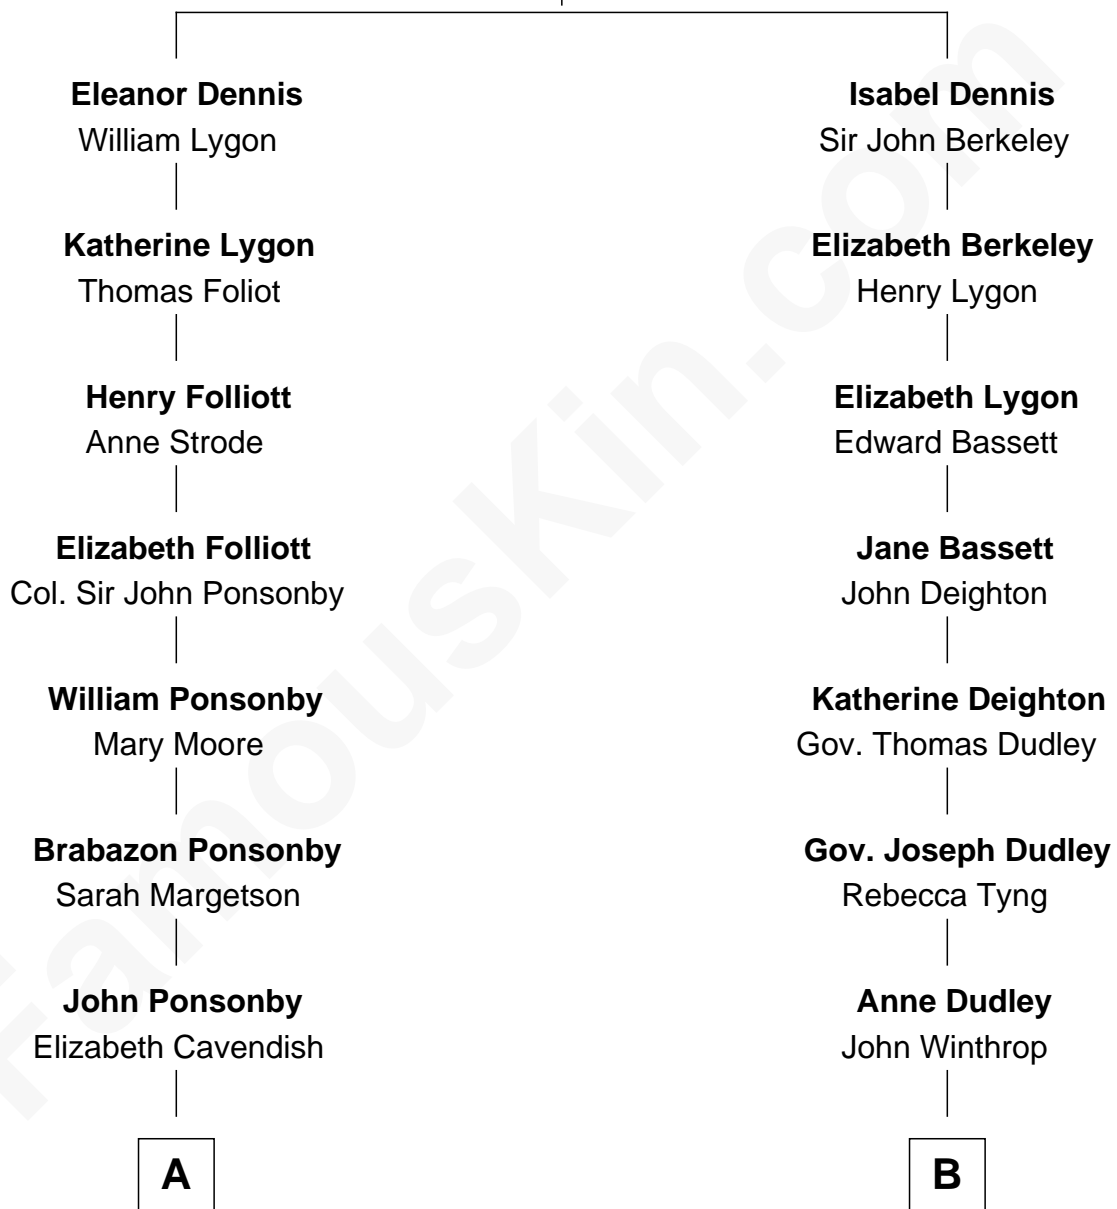

# FamousKin.com Relationship Chart of

**Sarah Ferguson**

*Duchess of York*

13th cousin 1 time removed of

**Louis Auchincloss**

*Author*

**Sir William Dennis**

Anne Berkeley

**A**

**Frances Ponsonby**  
Cornelius O'Callaghan

**Louisa O'Callaghan**  
William Cavendish

**George Henry Cavendish**  
Louisa Lascelles

**Susan Henrietta Cavendish**  
Henry Robert Brand

**Margaret Brand**  
Algernon Francis Holford Ferguson

**Andrew Henry Ferguson**  
Marian Louisa Montagu-Douglas-Scott

**Ronald Ivor Ferguson**  
Susan Mary Wright

**Sarah Ferguson**  
*Duchess of York*

**B**

**Rebecca Winthrop**  
Gen. Gurdon Saltonstall

**Sarah Saltonstall**  
Daniel Buck