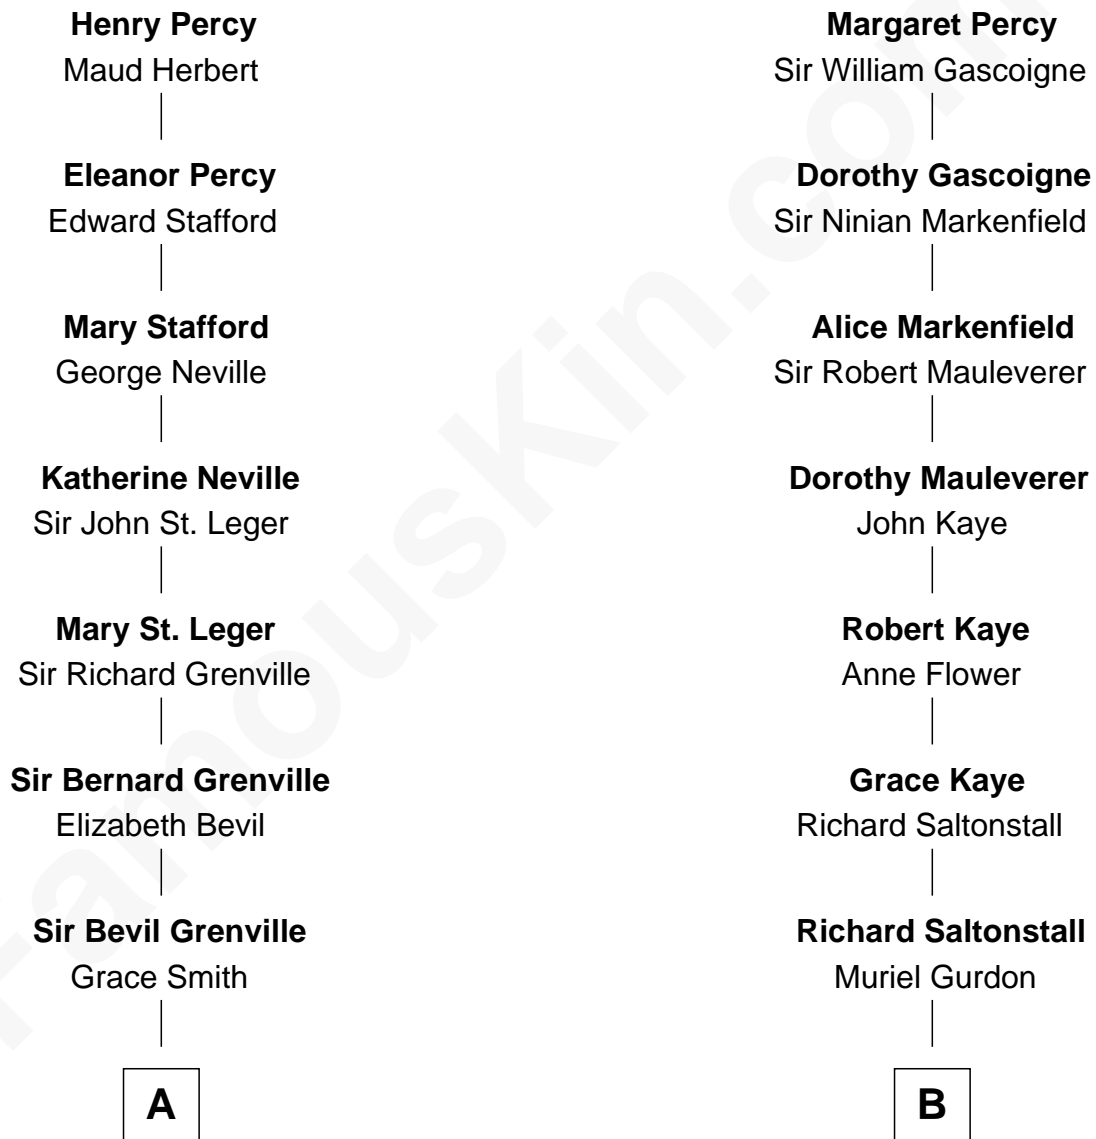

# FamousKin.com Relationship Chart of

**Sarah Ferguson**

*Duchess of York*

15th cousin 4 times removed of

**Louis Auchincloss**

*Author*

**Sir Henry Percy**  
Eleanor Poynings

**A**

**John Granville**

Jane Wyche

**Jane Granville**

Sir William Leveson-Gower

**John Leveson-Gower**

Catherine Manners

**John Leveson-Gower**

Evelyn Pierrepont