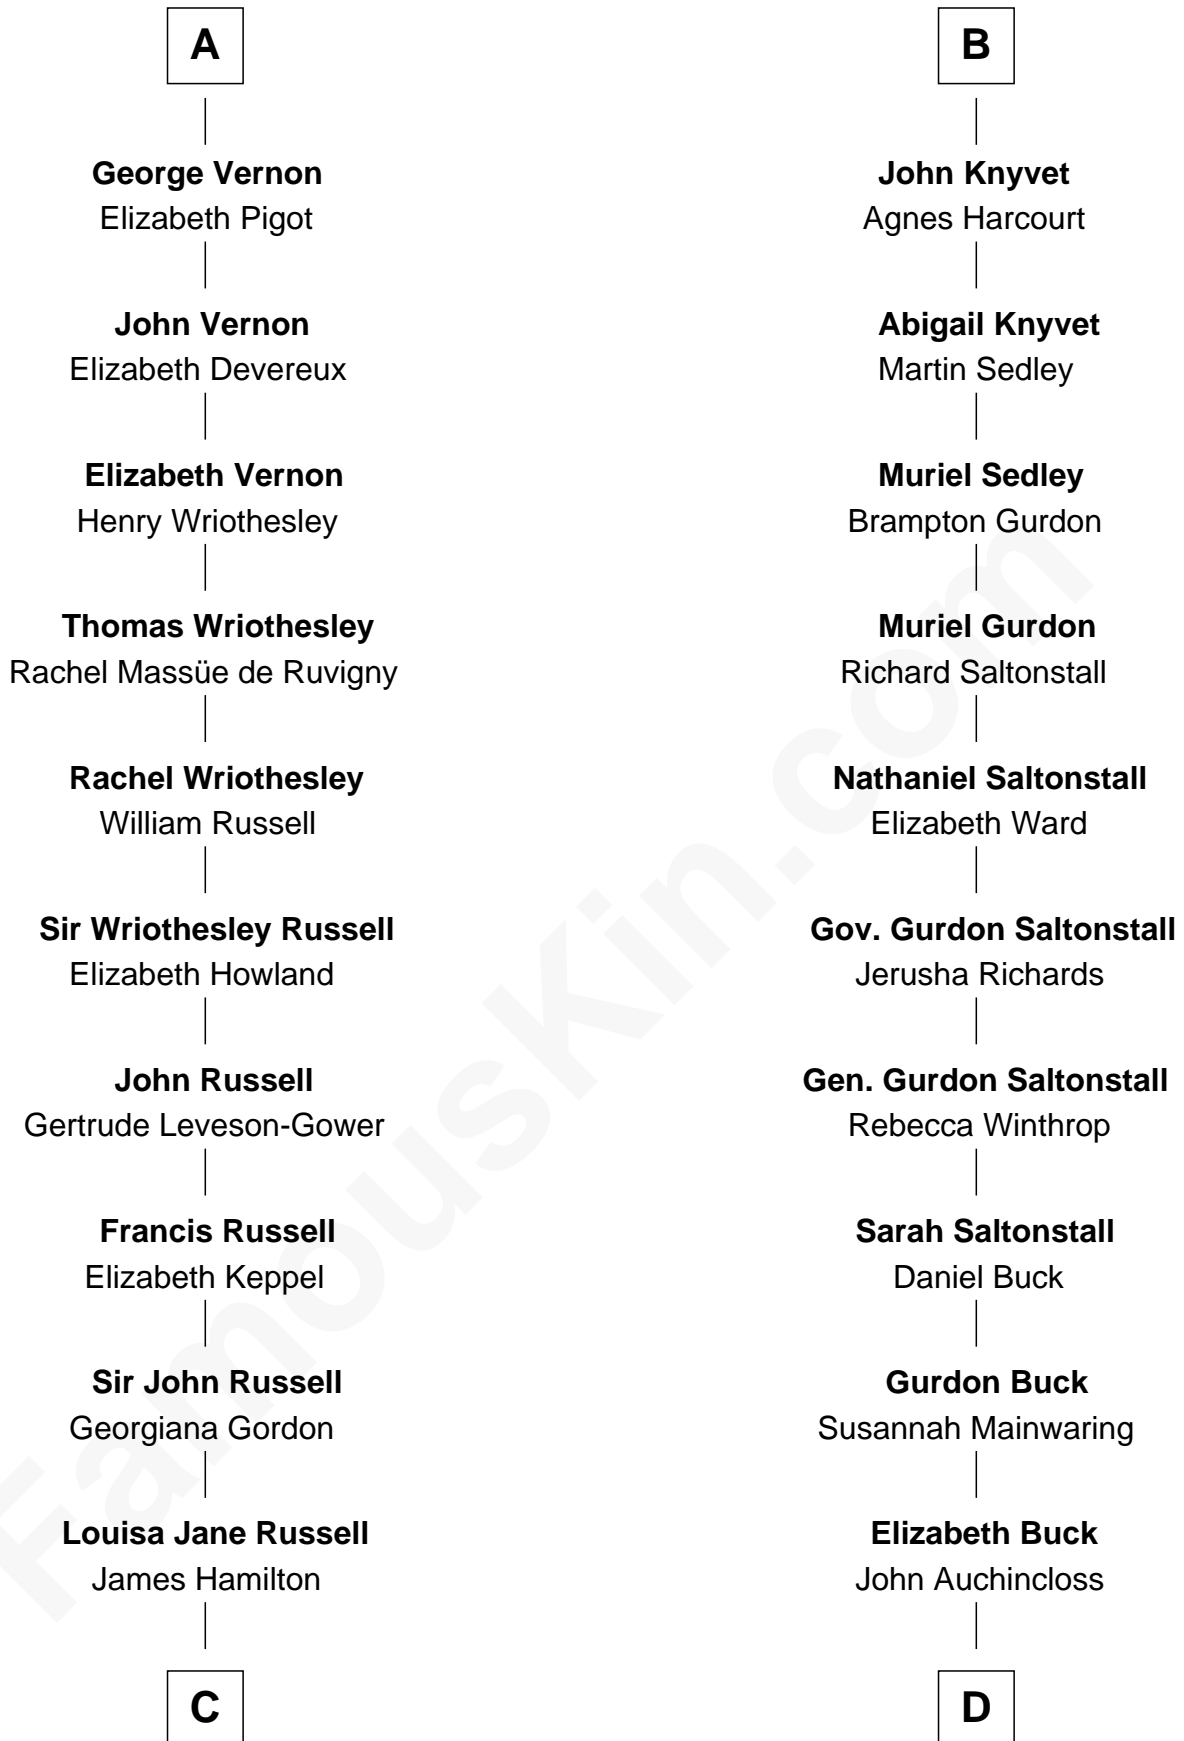

FamousKin.com Relationship Chart of

Sarah Ferguson

Duchess of York

19th cousin 2 times removed of

Louis Auchincloss

Author

William de Ros
Maude de Vaux

Sir William de Ros
Margery de Badlesmere

Thomas de Ros
Beatrice de Stafford

Margaret de Ros
Sir Reynold Grey

Sir John Grey
Constance de Holand

Alice Grey
Sir William Knyvet

Sir Edmund Knyvet
Eleanor Tyrrel

Edmund Knyvet
Jane Bouchier

B

C

Louisa Jane Hamilton

William Henry Walter Montagu-Douglas-Scott

Herbert Andrew Montagu-Douglas-Scott

Marie Josephine Edwards

Marian Louisa Montagu-Douglas-Scott

Andrew Henry Ferguson

Ronald Ivor Ferguson

Susan Mary Wright