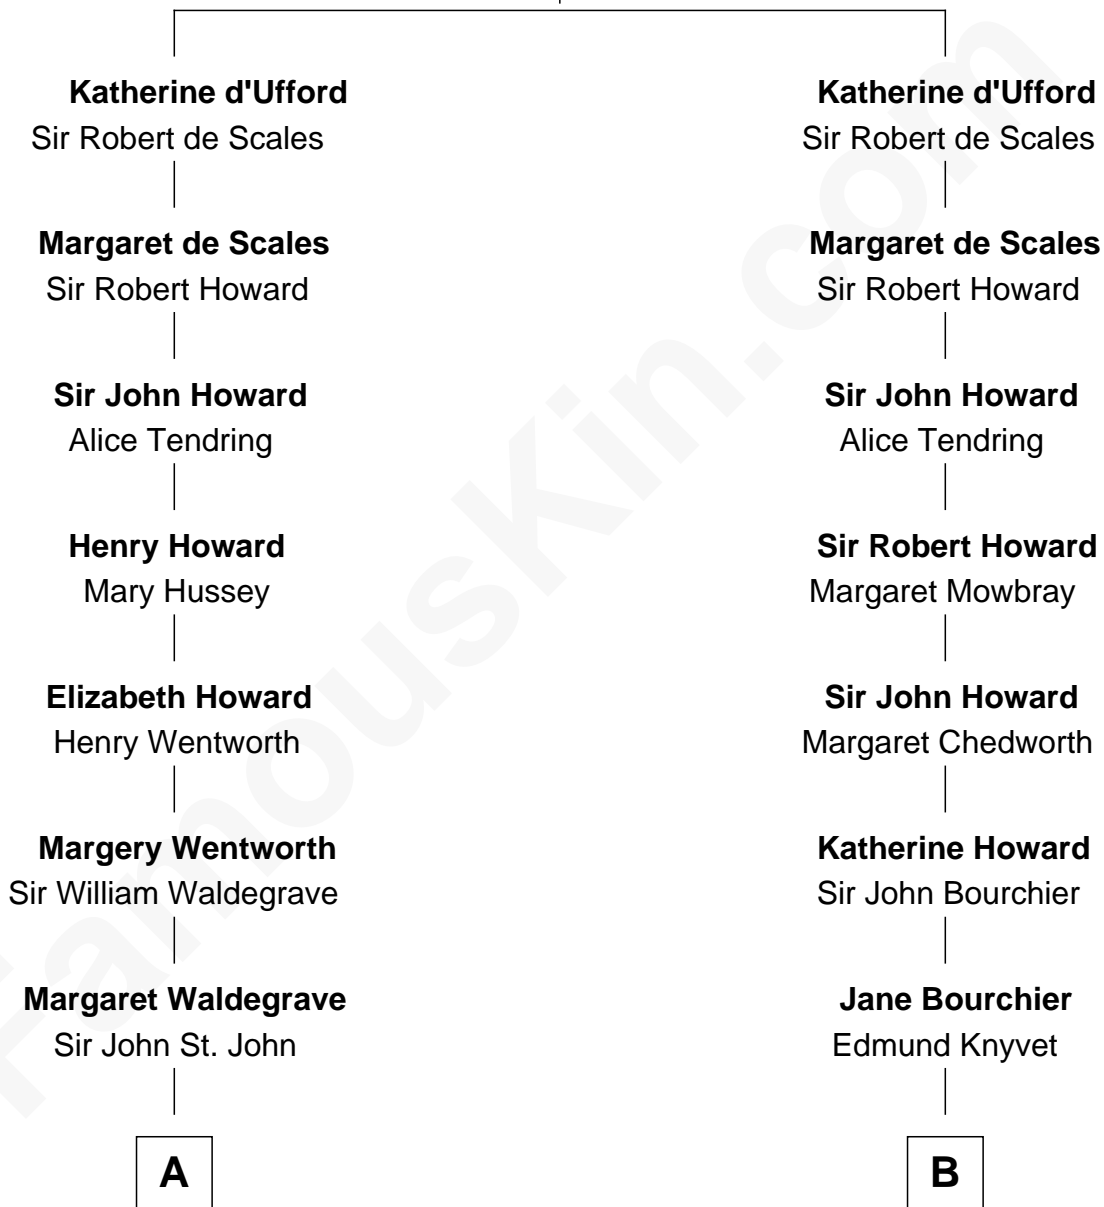

FamousKin.com Relationship Chart of

Sarah Ferguson

Duchess of York

19th cousin 2 times removed of

Louis Auchincloss

Author

Sir Robert d'Ufford

C

Louisa Jane Hamilton

William Henry Walter Montagu-Douglas-Scott

Herbert Andrew Montagu-Douglas-Scott

Marie Josephine Edwards

Marian Louisa Montagu-Douglas-Scott

Andrew Henry Ferguson

Ronald Ivor Ferguson

Susan Mary Wright

Sarah Ferguson

Duchess of York

D

John Winthrop Auchincloss

Joanna Hone Russell

Joseph Howland Auchincloss

Priscilla Dixon Stanton

Louis Auchincloss