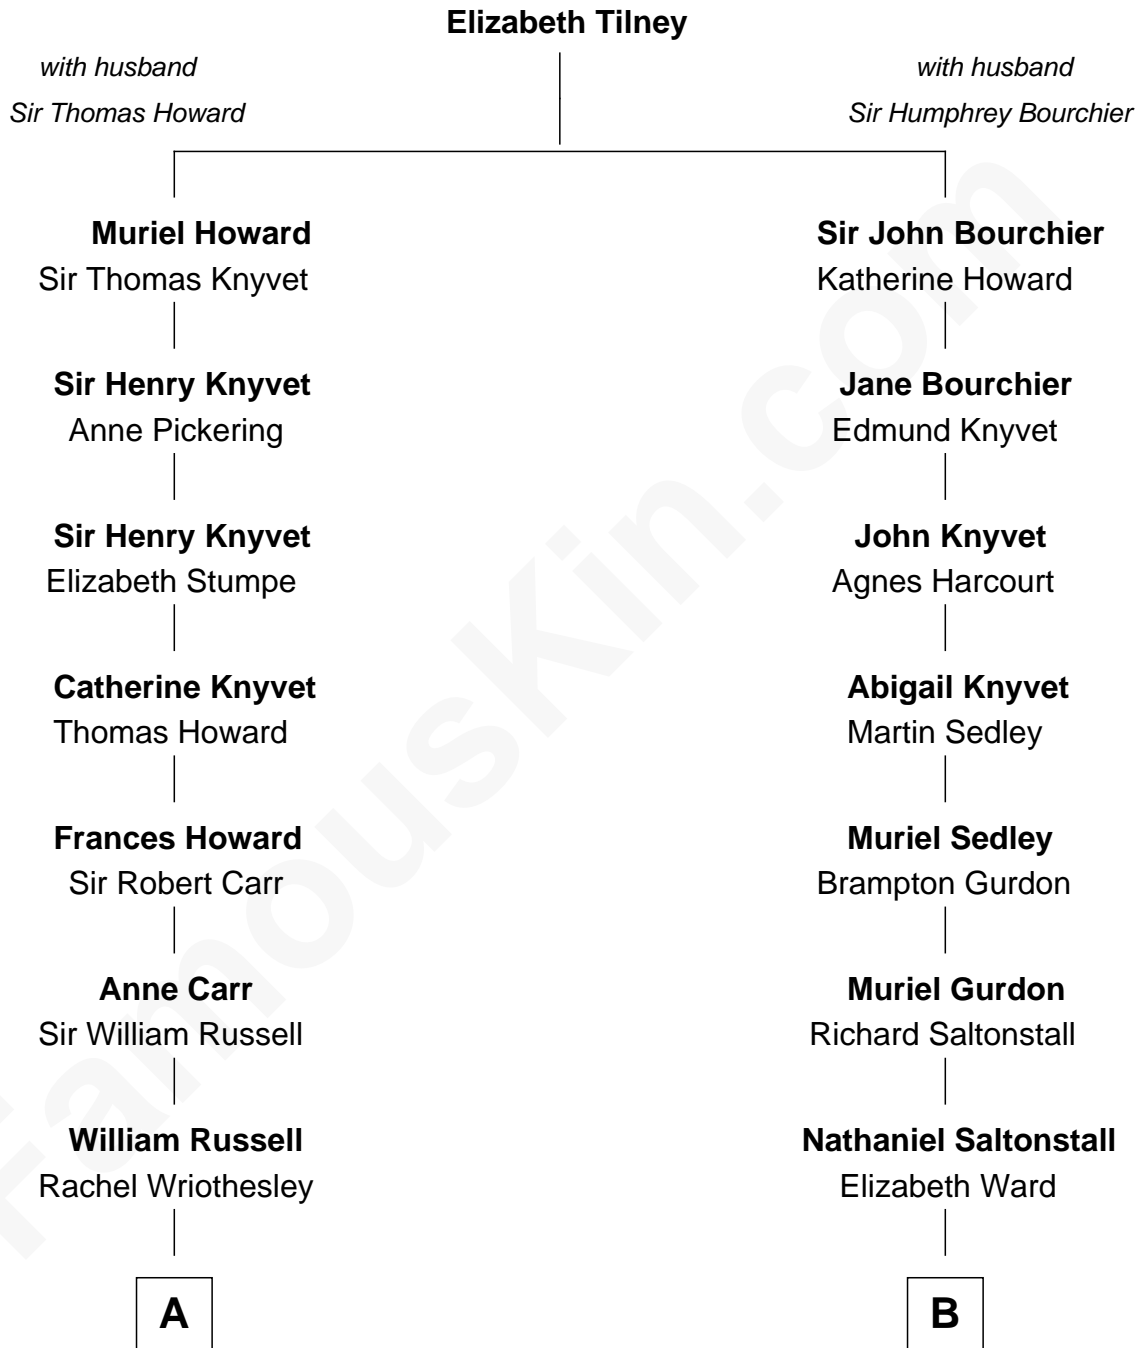

FamousKin.com Relationship Chart of

Sarah Ferguson

Duchess of York

14th cousin 2 times removed of

Louis Auchincloss

Author

A

Sir Wriothsesley Russell

Elizabeth Howland

John Russell

Gertrude Leveson-Gower

Francis Russell

Elizabeth Keppel

Sir John Russell

Georgiana Gordon

Louisa Jane Russell