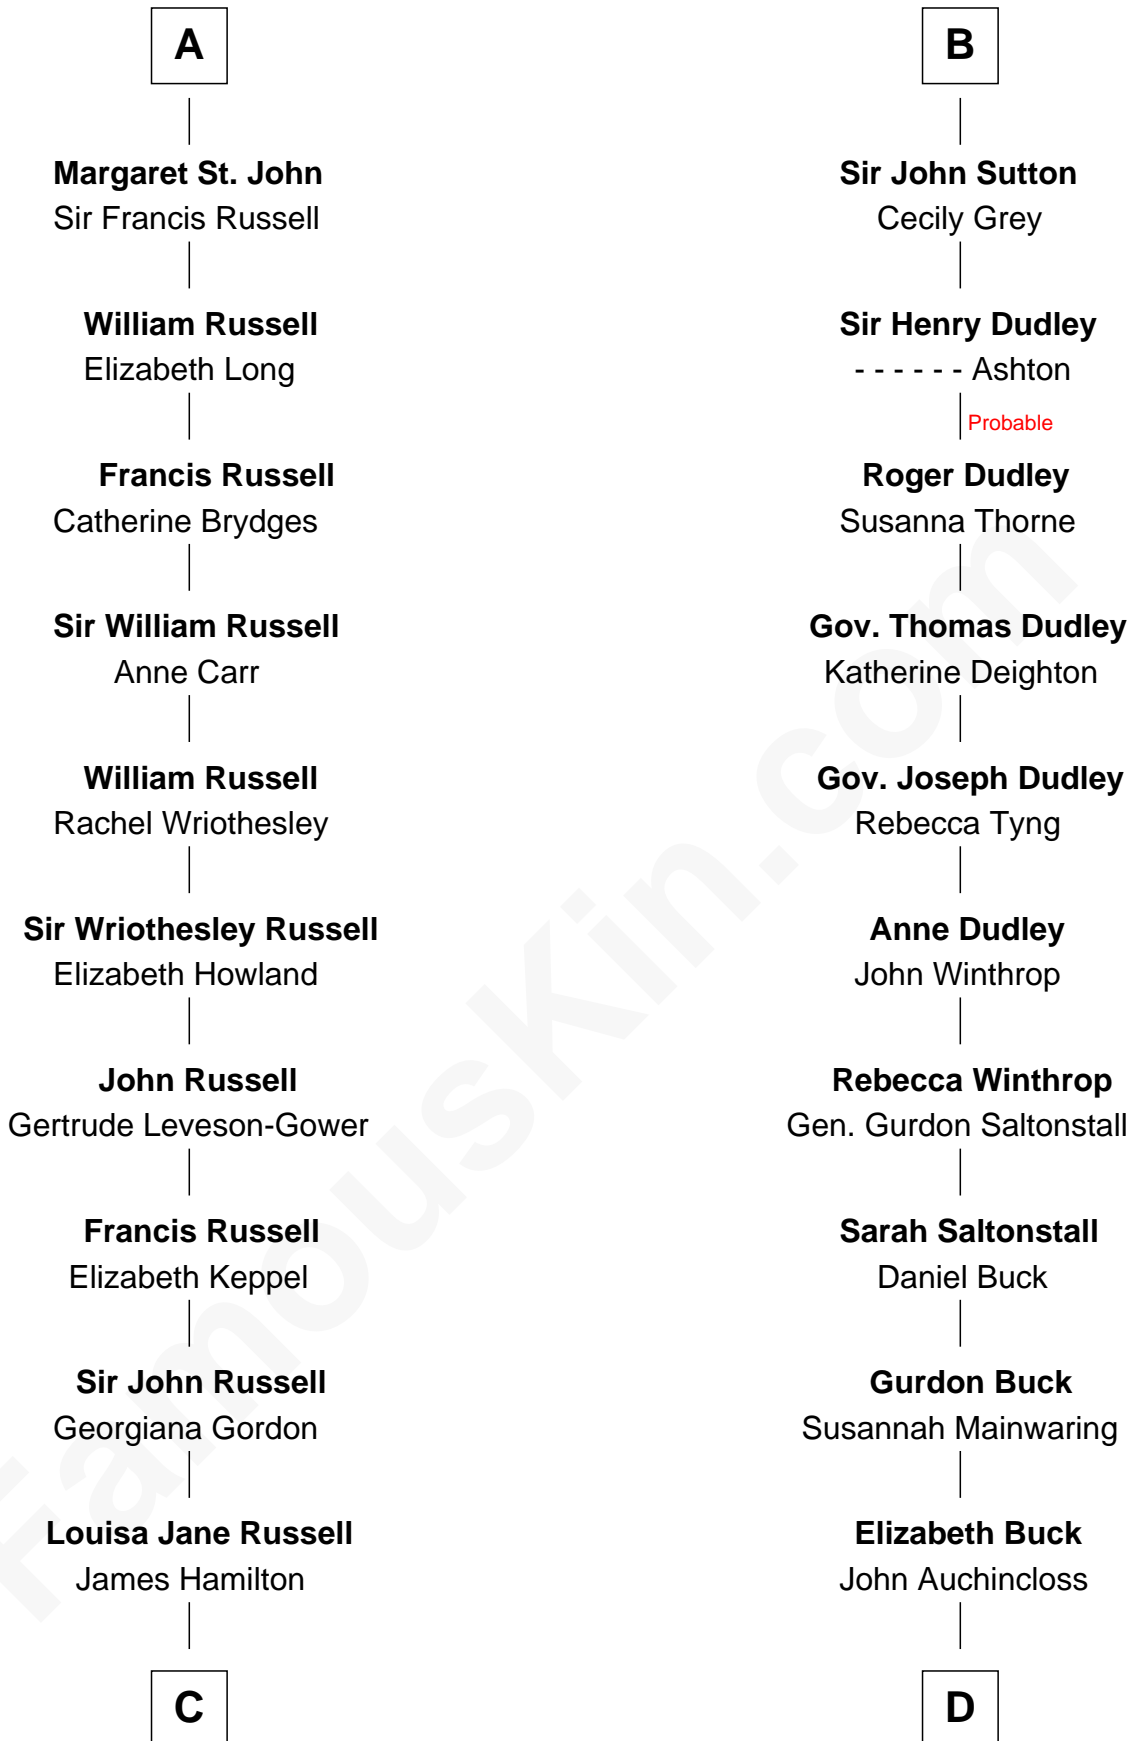

FamousKin.com
Relationship Chart of
Sarah Ferguson
Duchess of York

19th cousin 2 times removed of
Louis Auchincloss
Author

Sir Philip le Despencer
 Margaret de Goushill

Sir Philip le Despencer
 Joan de Cobham

Sir Philip le Despencer
 Elizabeth - - - - -

Sir Philip le Despencer
 Elizabeth de Tibetot

Margery Despencer
 Sir Roger Wentworth

Henry Wentworth
 Elizabeth Howard

Margery Wentworth
 Sir William Waldegrave

Margaret Waldegrave
 Sir John St. John

A

Sir Philip le Despencer
 Joan de Cobham

Sir Philip le Despencer
 Elizabeth - - - - -

Alice le Despenser
 Sir John Sutton

Sir John Sutton
 Constance Blount

Sir John Sutton
 Elizabeth Berkeley

Sir Edmund Sutton
 Joyce Tiptoft

Sir Edward Sutton
 Cecily Willoughby

B

C

Louisa Jane Hamilton

William Henry Walter Montagu-Douglas-Scott

Herbert Andrew Montagu-Douglas-Scott

Marie Josephine Edwards