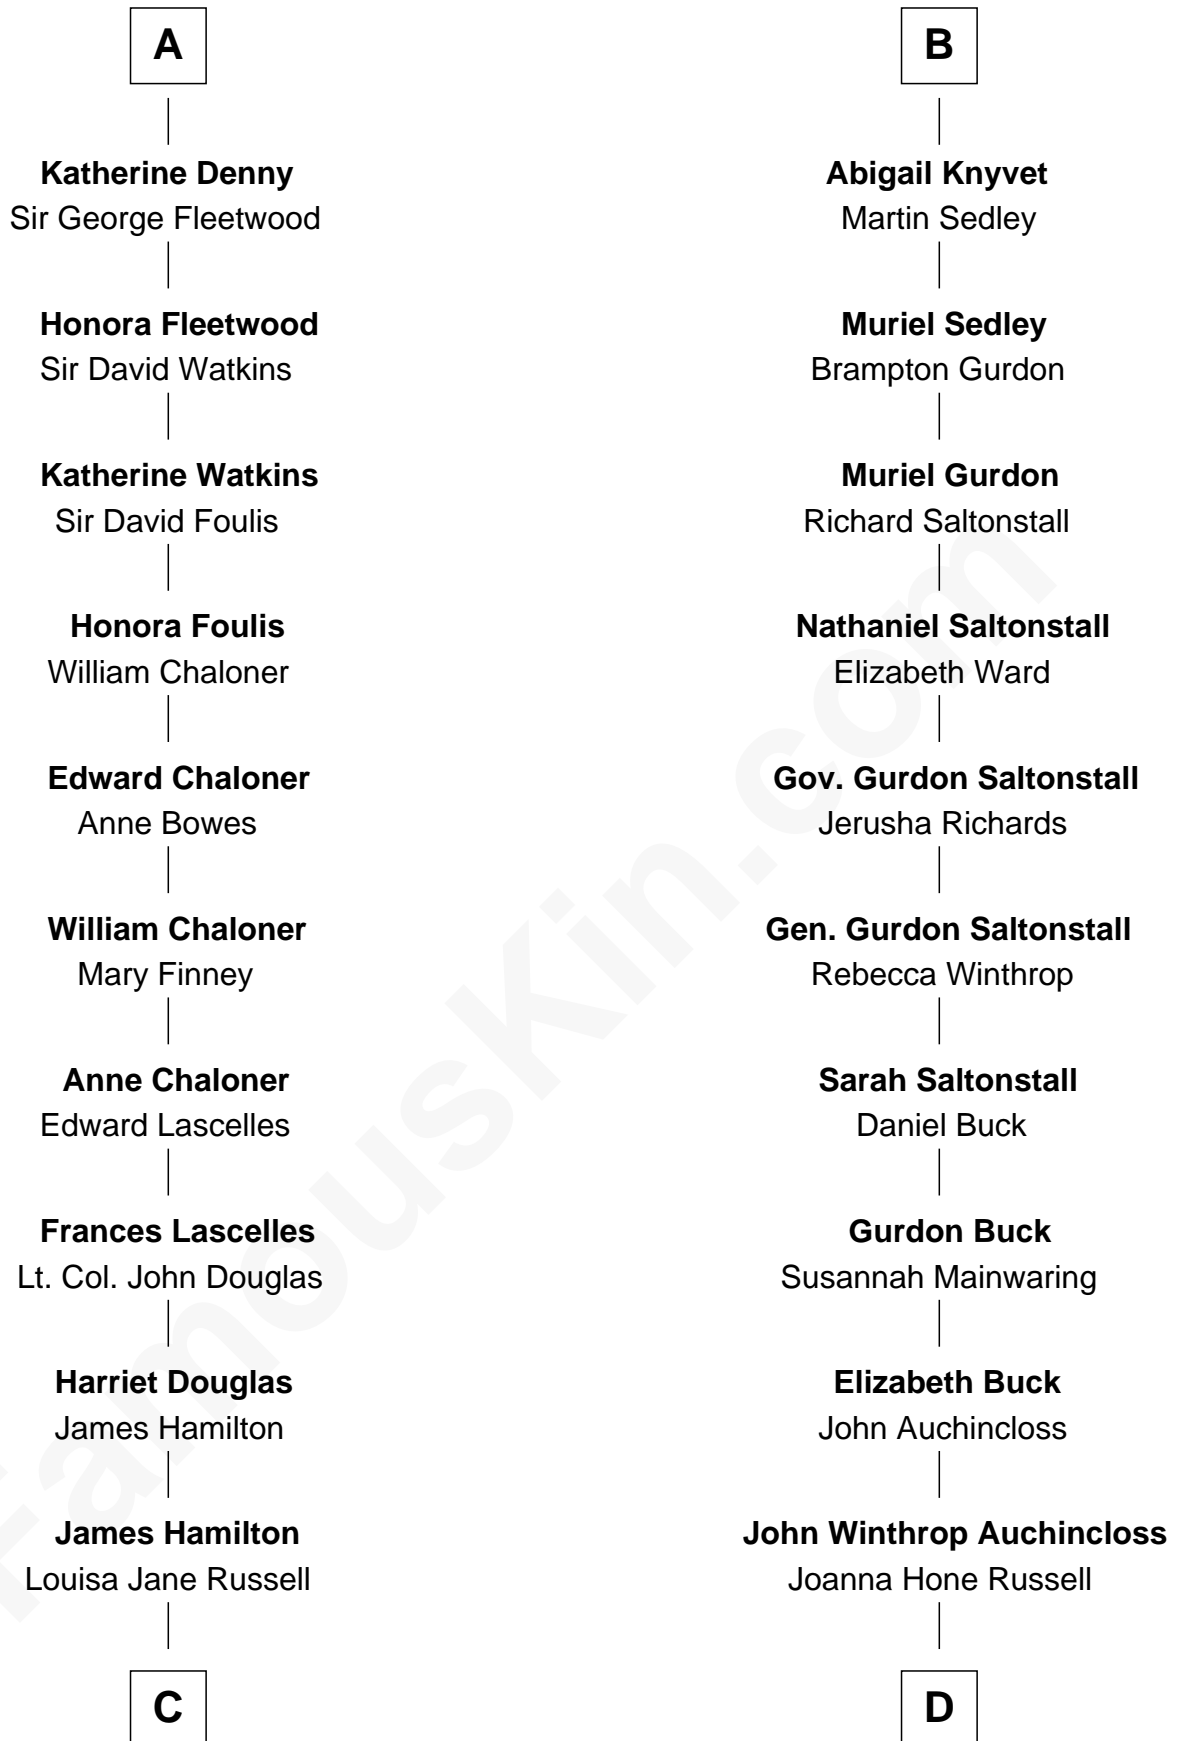

FamousKin.com Relationship Chart of

Sarah Ferguson

Duchess of York

18th cousin 3 times removed of

Louis Auchincloss

Author

Sir Michael de la Pole

Katherine Wingfield

C

Louisa Jane Hamilton

William Henry Walter Montagu-Douglas-Scott

Herbert Andrew Montagu-Douglas-Scott

Marie Josephine Edwards

Marian Louisa Montagu-Douglas-Scott

Andrew Henry Ferguson

Ronald Ivor Ferguson