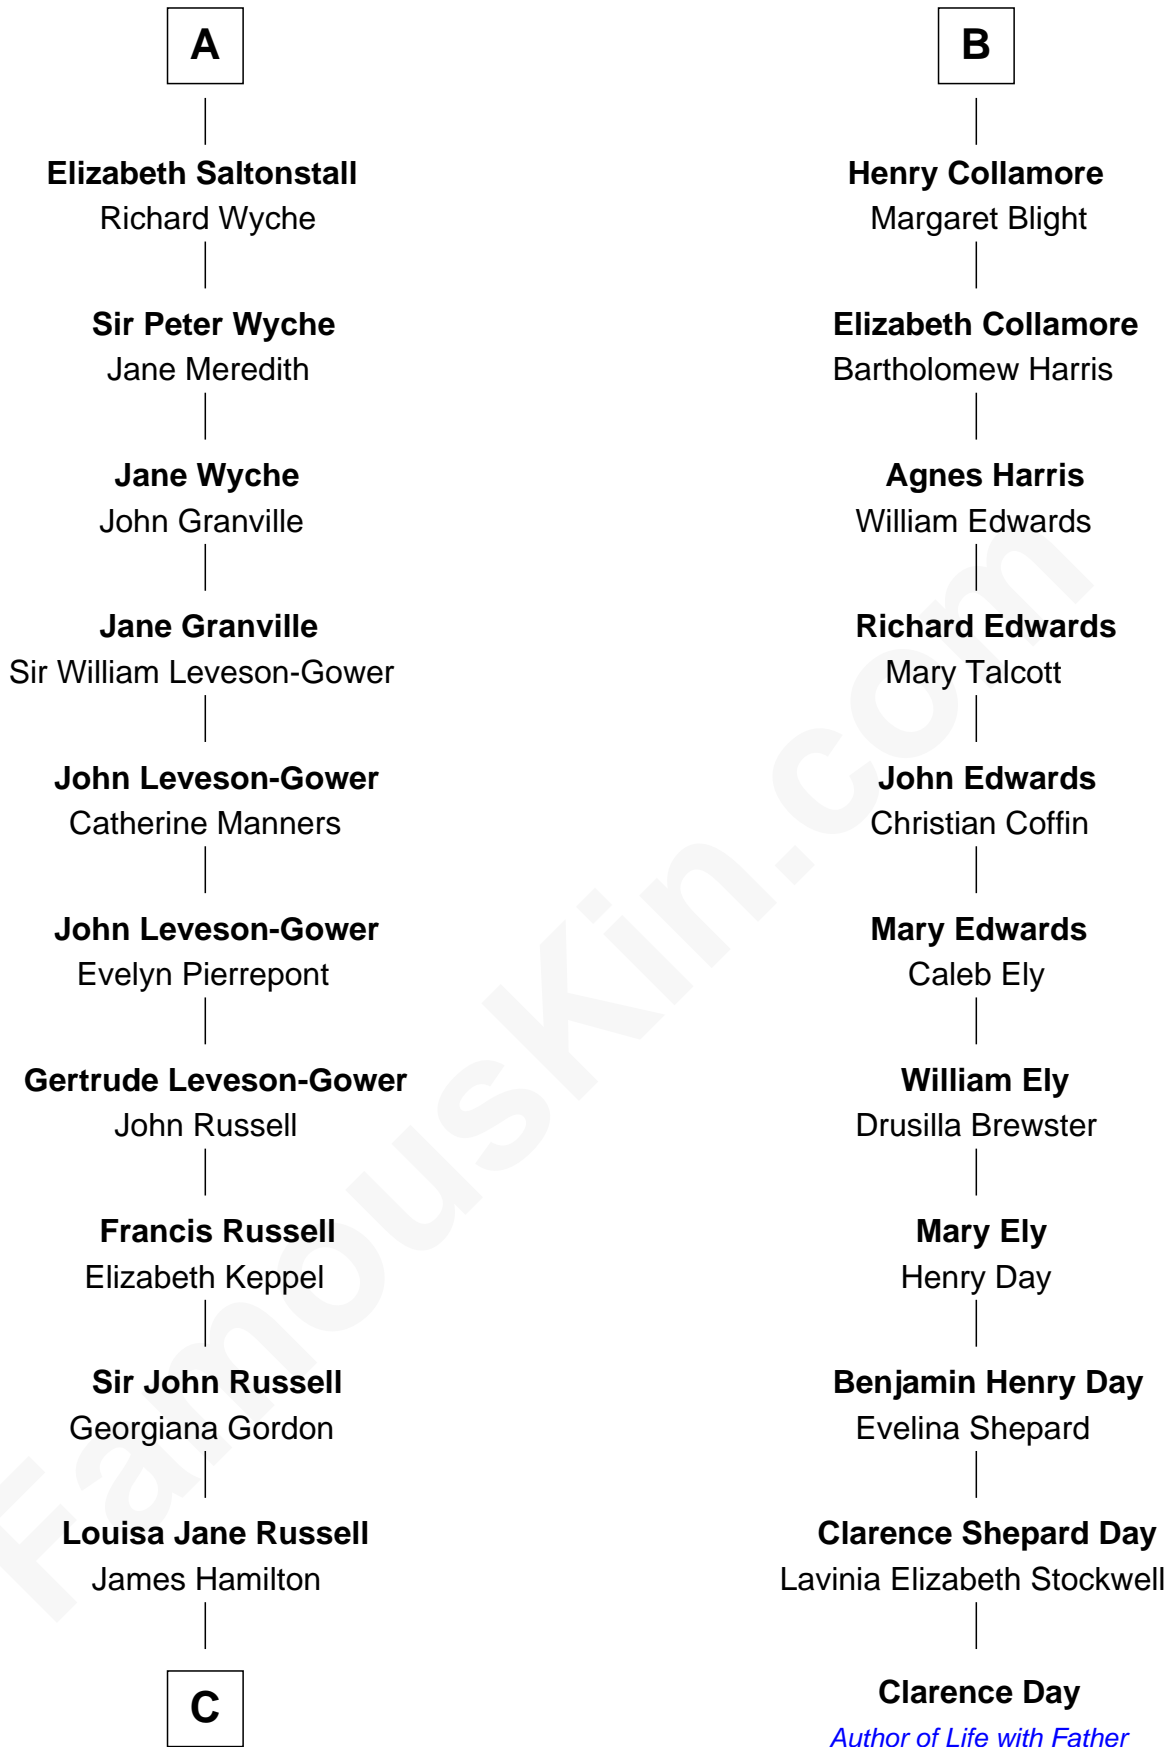

**FamousKin.com**  
**Relationship Chart of**  
**Sarah Ferguson**  
*Duchess of York*

**17th cousin 4 times removed of**  
**Clarence Day**  
*Author of Life with Father*

**C**

—  
**Louisa Jane Hamilton**

William Henry Walter Montagu-Douglas-Scott

—  
**Herbert Andrew Montagu-Douglas-Scott**

Marie Josephine Edwards

—  
**Marian Louisa Montagu-Douglas-Scott**

Andrew Henry Ferguson

—  
**Ronald Ivor Ferguson**

Susan Mary Wright

—  
**Sarah Ferguson**

*Duchess of York*