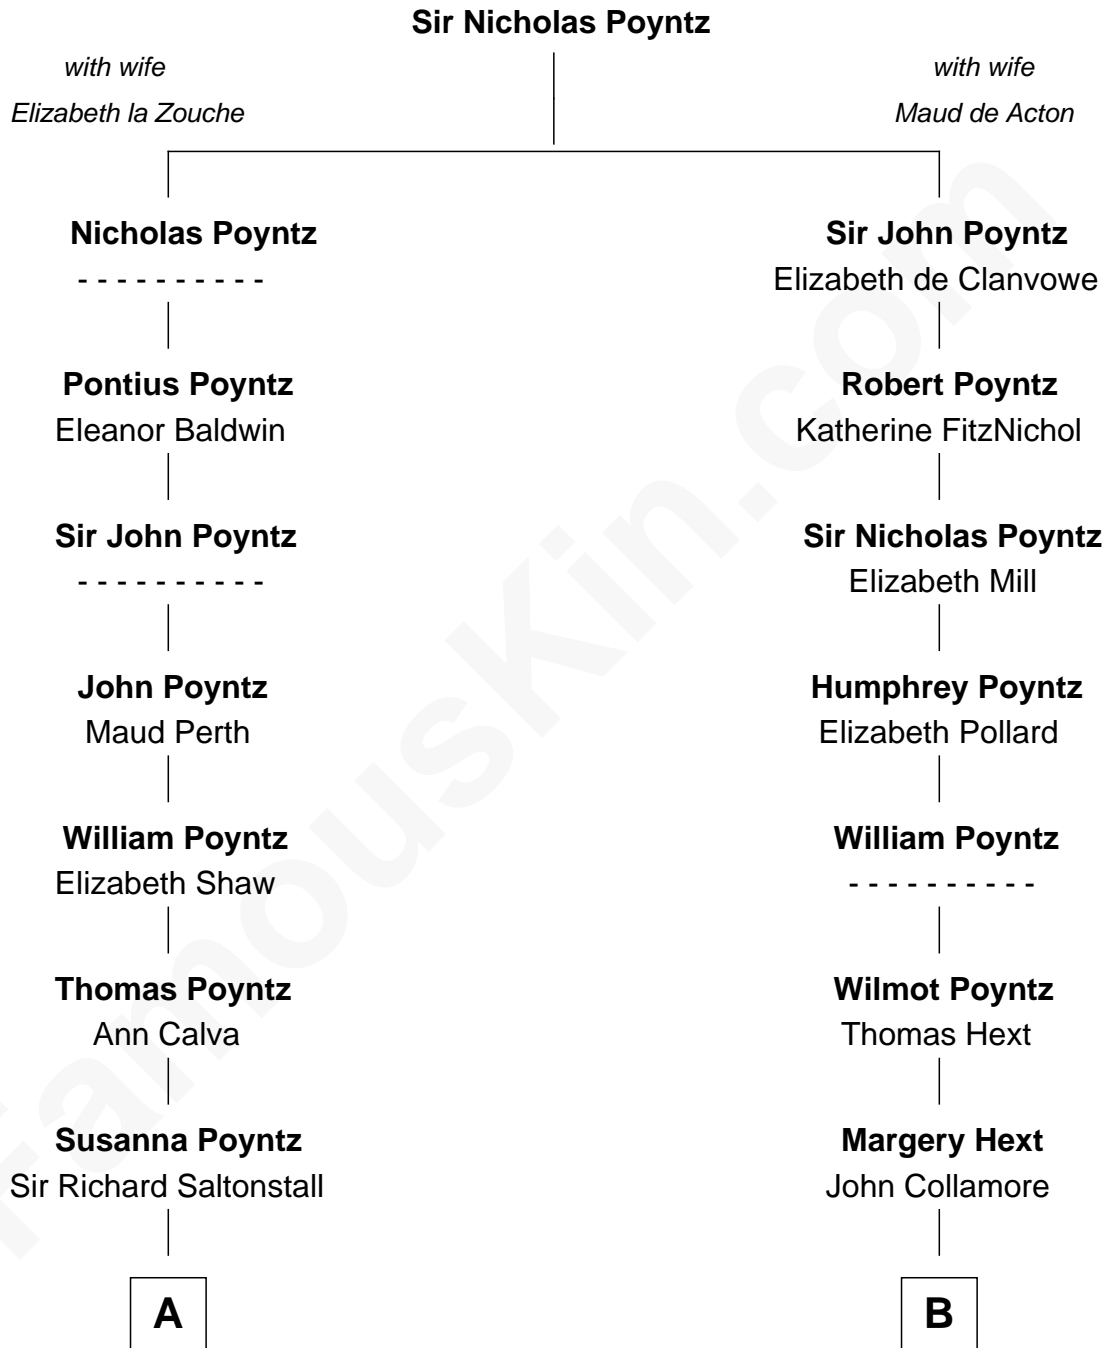

**FamousKin.com**  
**Relationship Chart of**  
**Sarah Ferguson**  
*Duchess of York*

**17th cousin 4 times removed of**  
**Clarence Day**  
*Author of Life with Father*

**C**

—  
**Louisa Jane Hamilton**

William Henry Walter Montagu-Douglas-Scott

—  
**Herbert Andrew Montagu-Douglas-Scott**

Marie Josephine Edwards

—  
**Marian Louisa Montagu-Douglas-Scott**

Andrew Henry Ferguson

—  
**Ronald Ivor Ferguson**

Susan Mary Wright

—  
**Sarah Ferguson**

*Duchess of York*