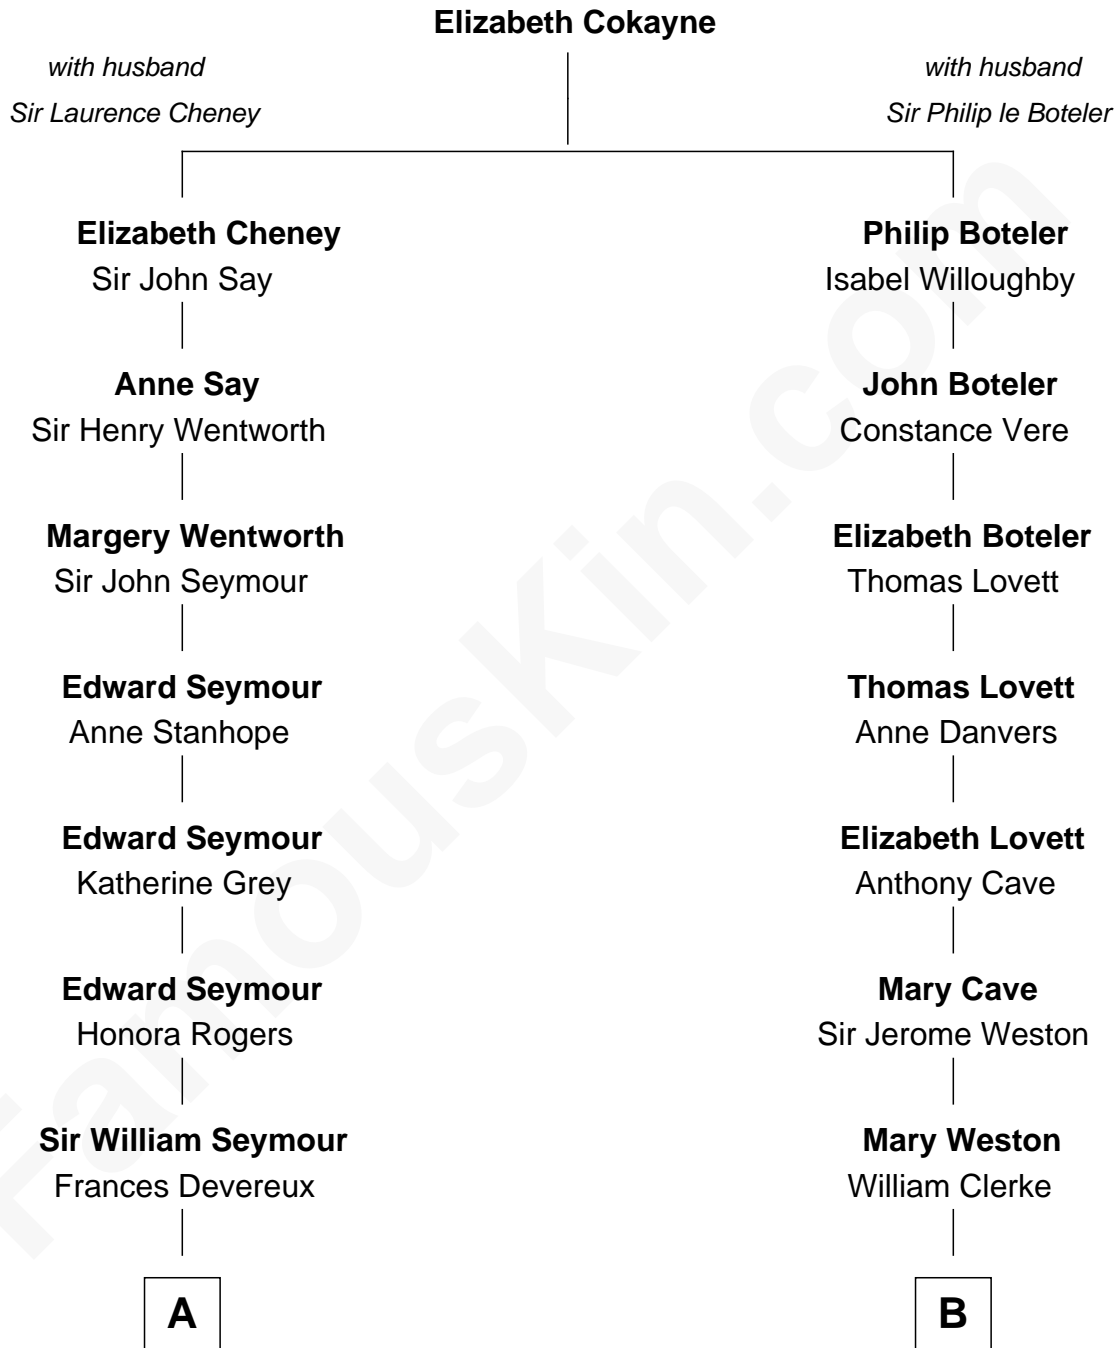

**FamousKin.com**  
**Relationship Chart of**  
**Sarah Ferguson**  
*Duchess of York*

**14th cousin 4 times removed of**  
**Hetty Green**  
*"The Witch of Wall Street"*

**C**

—  
**Ronald Ivor Ferguson**

Susan Mary Wright

—  
**Sarah Ferguson**

*Duchess of York*

FamousKin.com