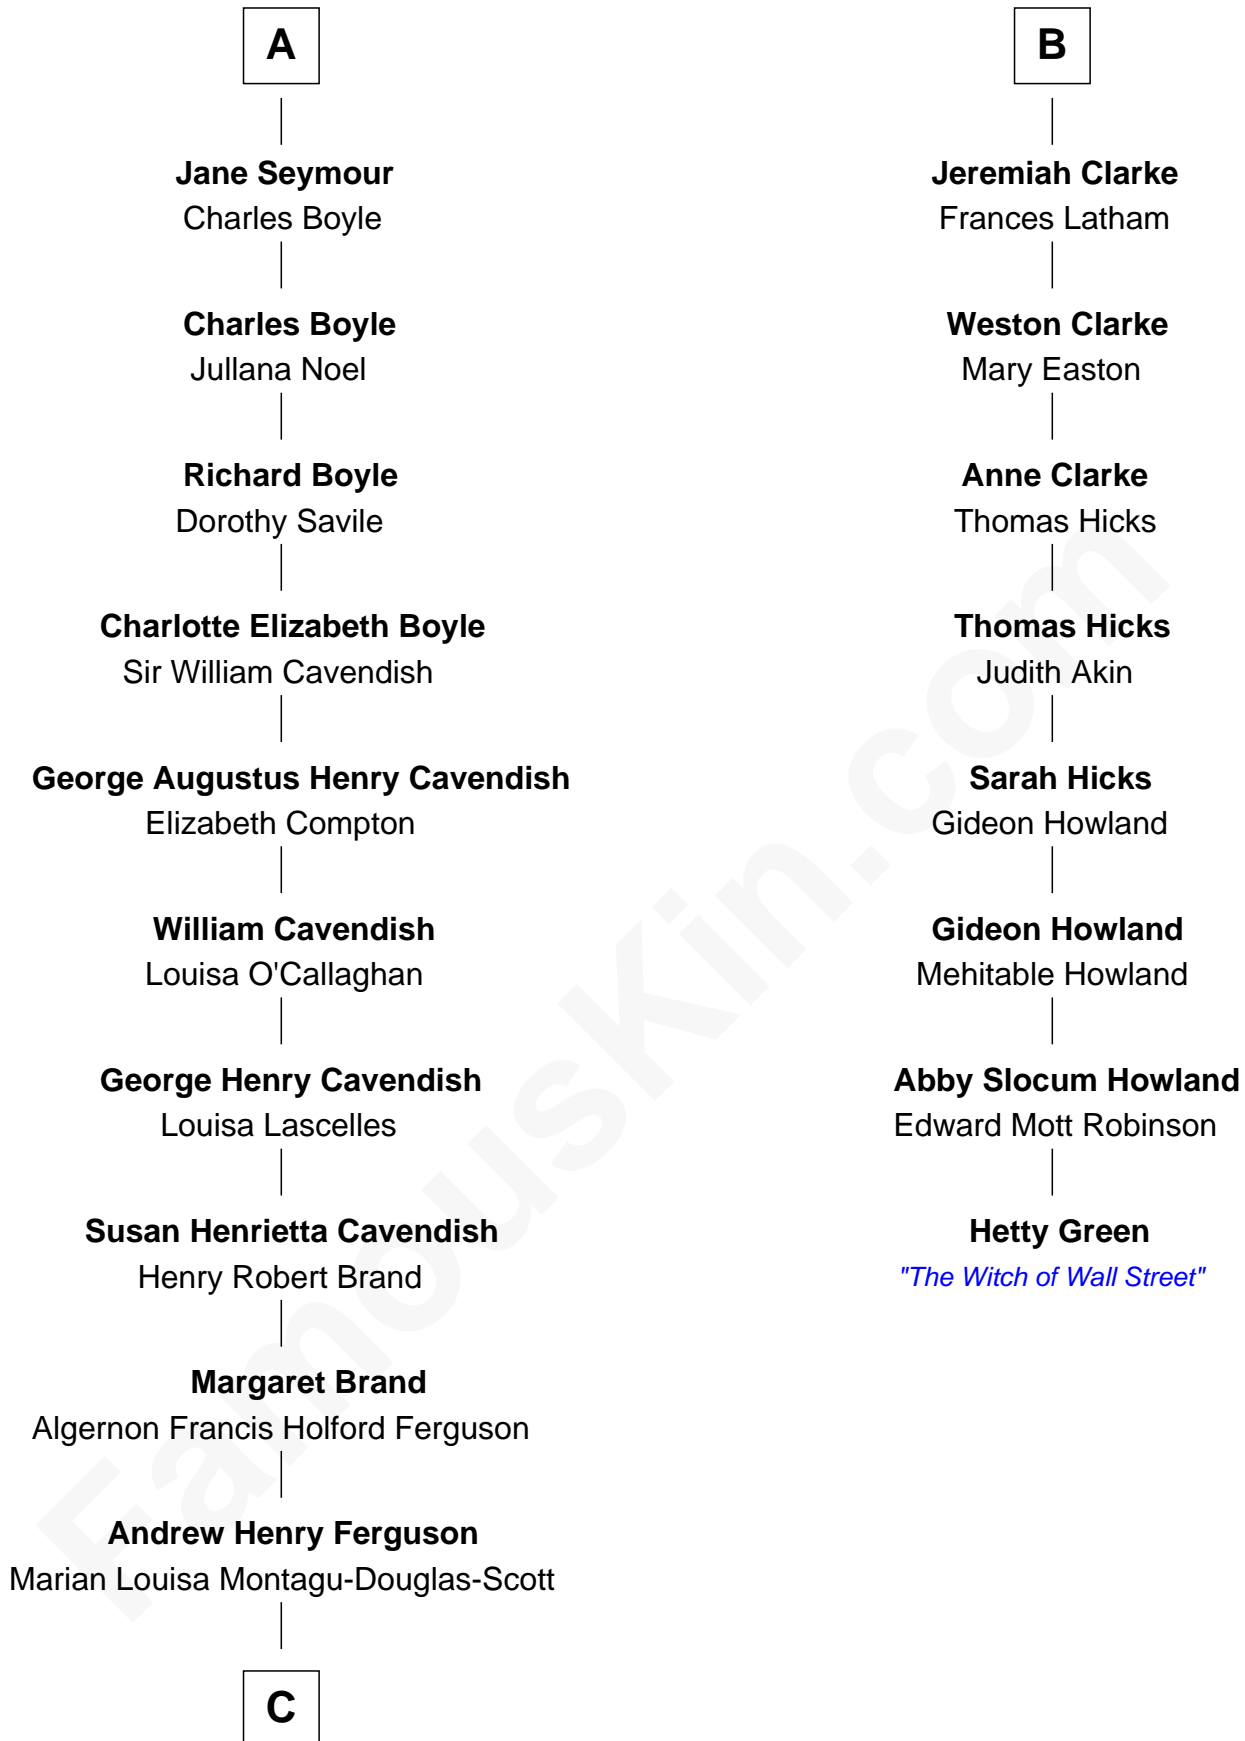

**FamousKin.com**  
**Relationship Chart of**  
**Sarah Ferguson**  
*Duchess of York*

**14th cousin 4 times removed of**  
**Hetty Green**  
*"The Witch of Wall Street"*

**C**

—  
**Ronald Ivor Ferguson**

Susan Mary Wright

—  
**Sarah Ferguson**

*Duchess of York*

FamousKin.com