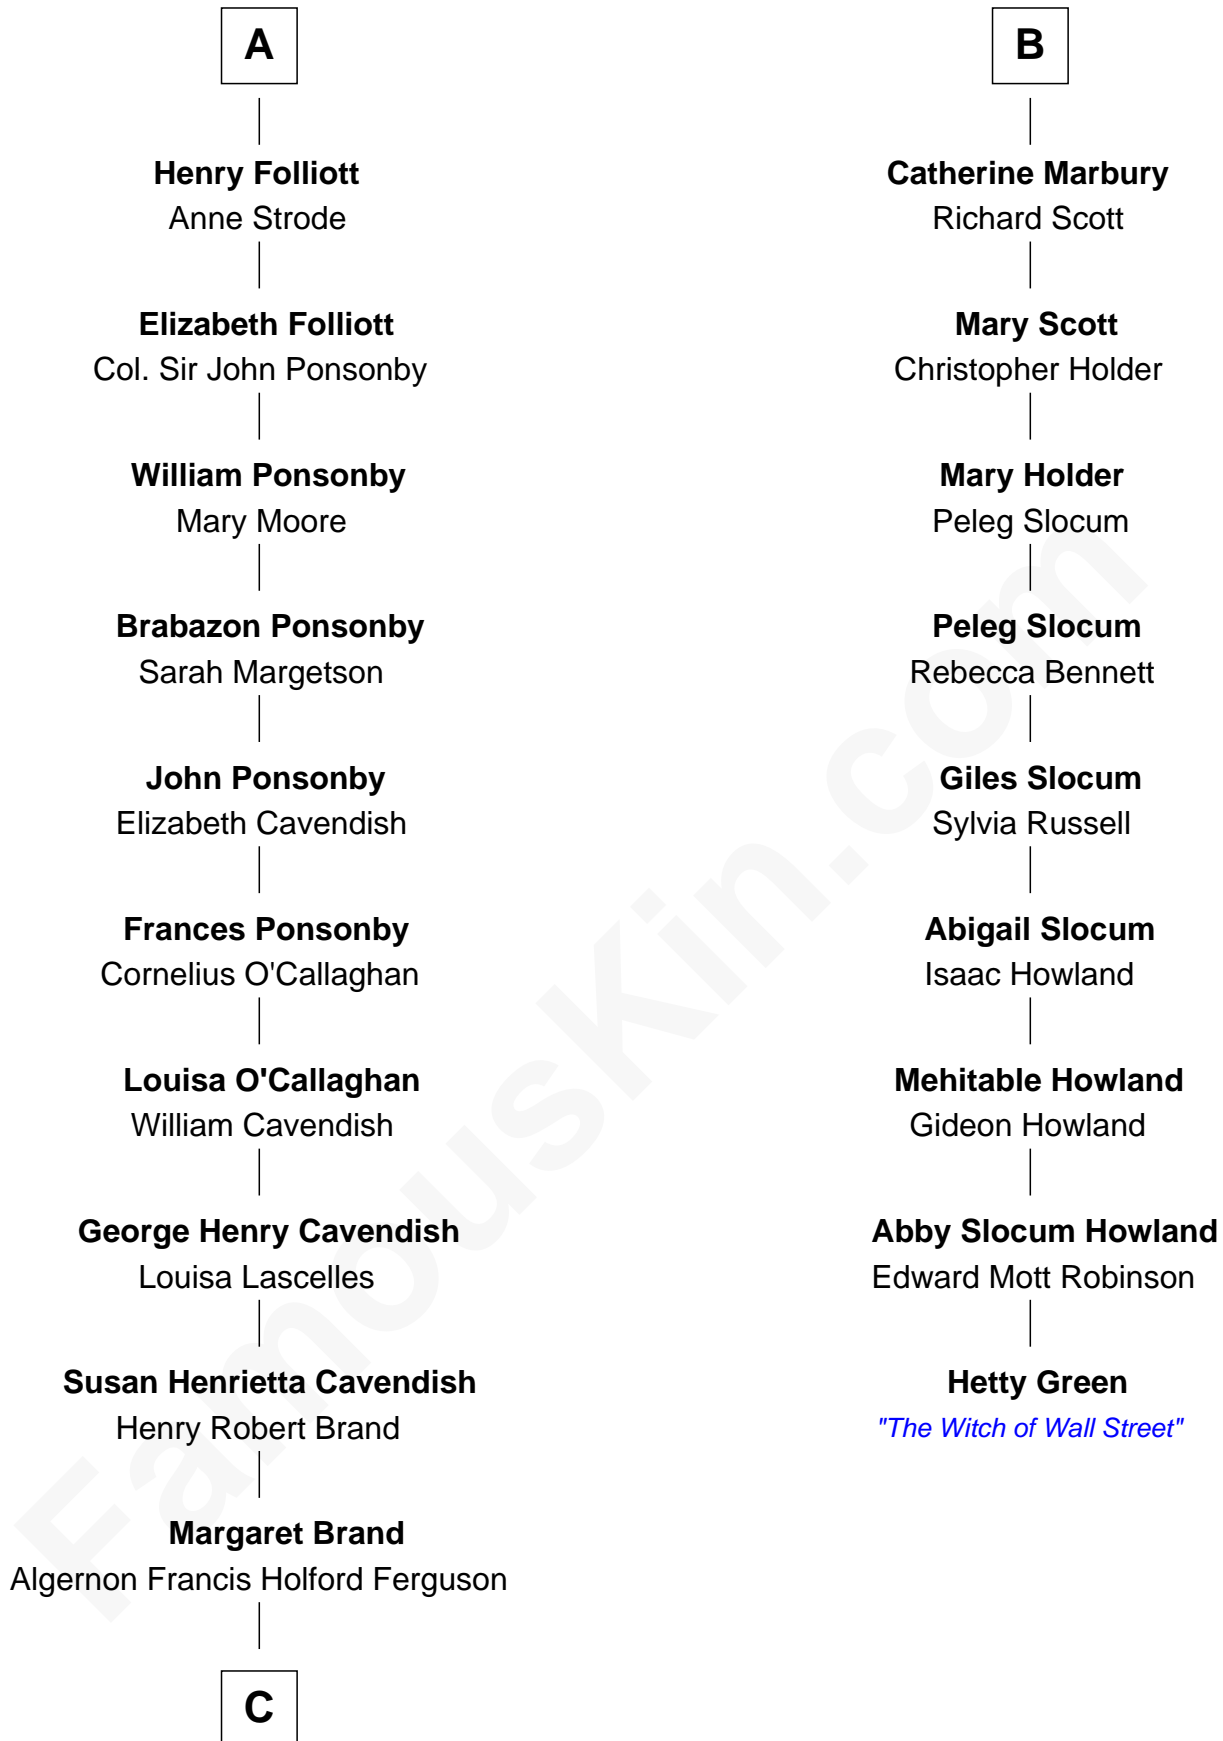

FamousKin.com Relationship Chart of

Sarah Ferguson

Duchess of York

15th cousin 4 times removed of

Hetty Green

"The Witch of Wall Street"

C

—
Andrew Henry Ferguson

Marian Louisa Montagu-Douglas-Scott

—
Ronald Ivor Ferguson

Susan Mary Wright

—
Sarah Ferguson

Duchess of York

FamousKin.com