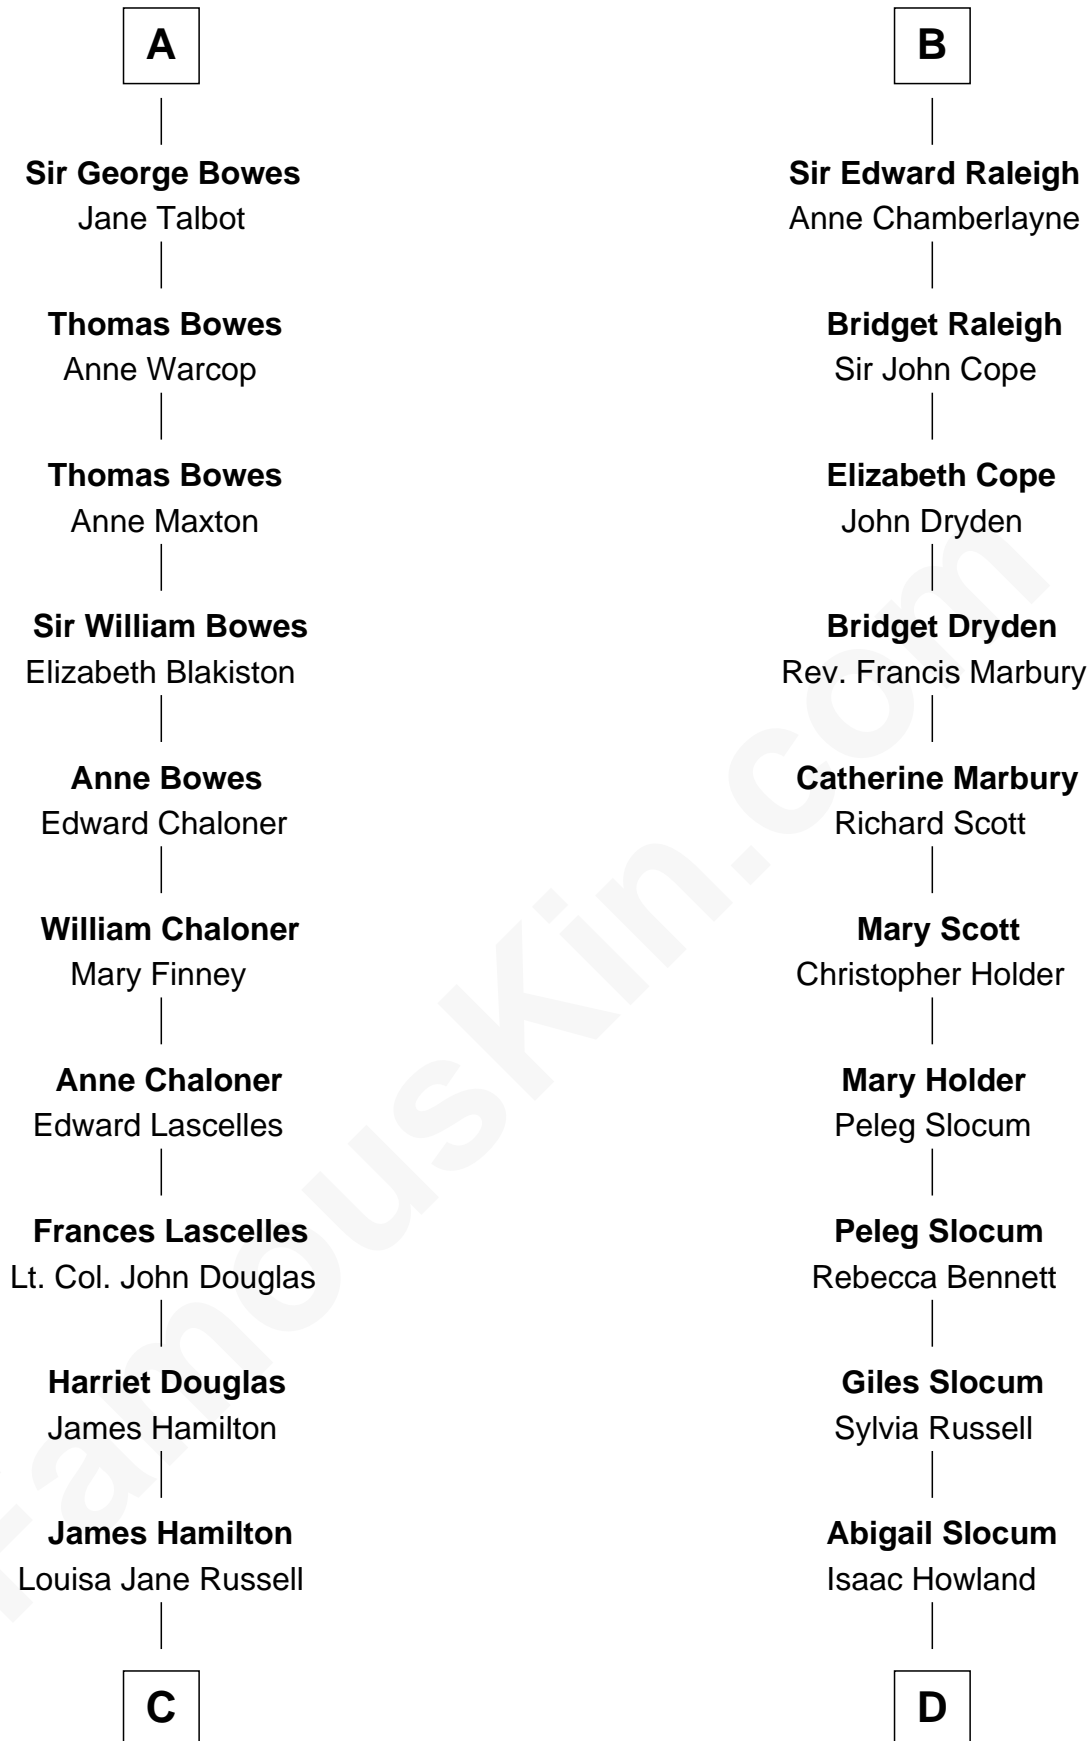

# FamousKin.com Relationship Chart of

**Sarah Ferguson**

*Duchess of York*

19th cousin 2 times removed of

**Hetty Green**

*"The Witch of Wall Street"*

**Sir Hugh I de Audley**

Iseult de Mortimer

**Alice de Audley**  
Sir Ralph de Greystoke

**Sir William de Greystoke**  
Joan FitzHenry

**Sir Ralph de Greystoke**  
Katherine de Clifford

**Joan de Greystoke**  
Sir William Bowes

**Sir William Bowes**  
Maud FitzHugh

**Sir Ralph Bowes**  
Margery Conyers

**Richard Bowes**  
Elizabeth Aske

**A**

**Hugh de Audley**  
Margaret de Clare

**Margaret de Audley**  
Ralph de Stafford

**Elizabeth de Stafford**  
John de Ferrers

**Robert de Ferrers**  
Margaret Despencer

**Phillippa Ferrers**  
Sir Thomas Greene

**Elizabeth Greene**  
William Raleigh

**Sir Edward Raleigh**  
Margaret Verney

**B**

**C**

**Louisa Jane Hamilton**

William Henry Walter Montagu-Douglas-Scott

**Herbert Andrew Montagu-Douglas-Scott**