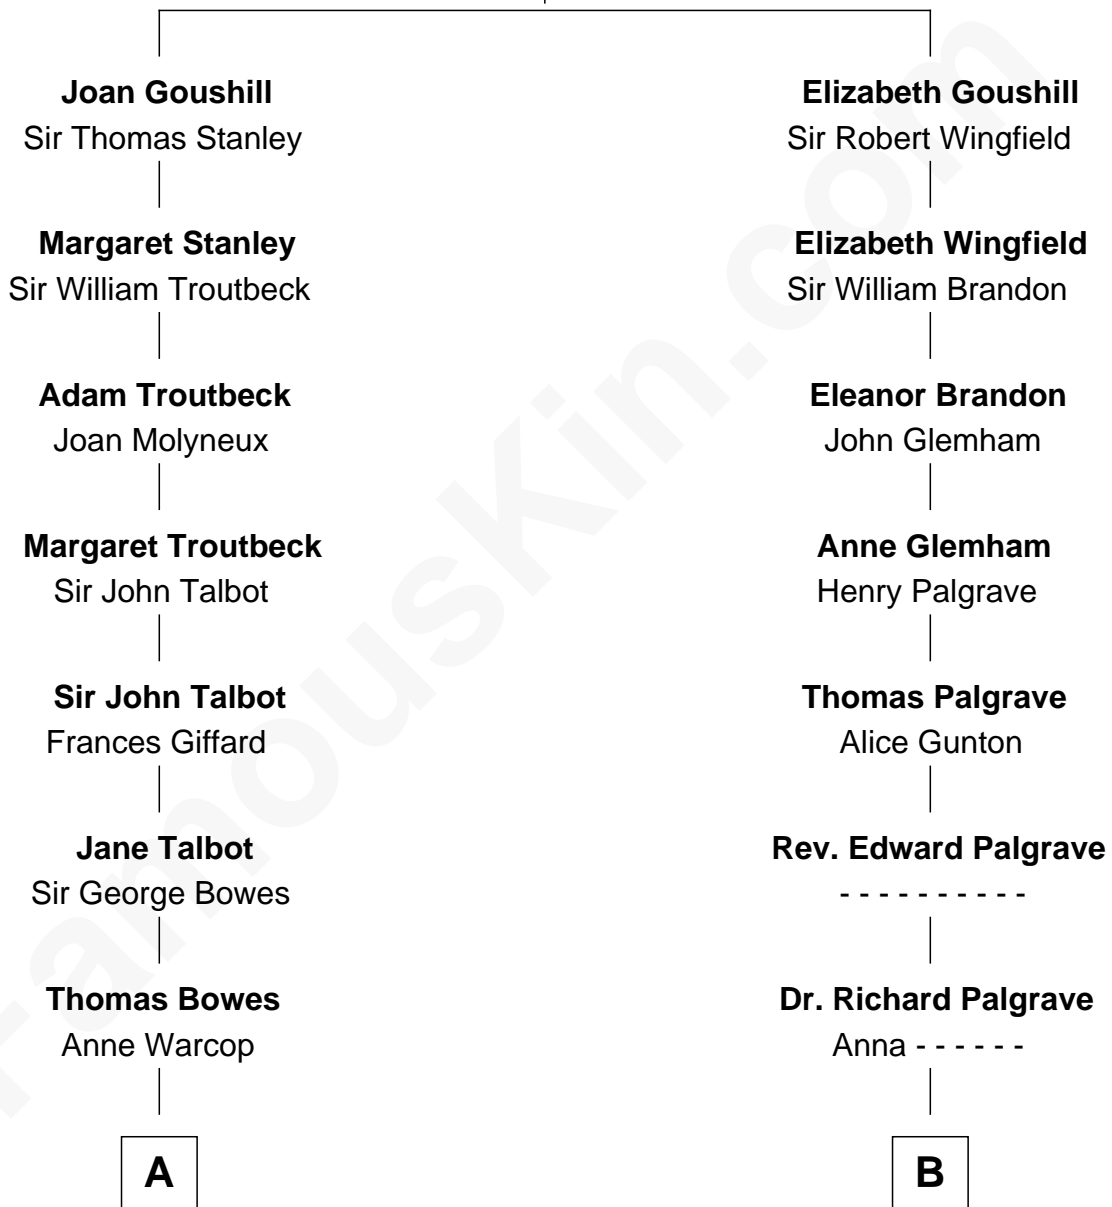

FamousKin.com Relationship Chart of

Sarah Ferguson

Duchess of York

15th cousin 4 times removed of

Hetty Green

"The Witch of Wall Street"

Sir Robert Goushill

Elizabeth Fitzalan

A

Thomas Bowes
Anne Maxton

Sir William Bowes
Elizabeth Blakiston

Anne Bowes
Edward Chaloner

William Chaloner
Mary Finney

Anne Chaloner
Edward Lascelles

Frances Lascelles
Lt. Col. John Douglas

Harriet Douglas
James Hamilton