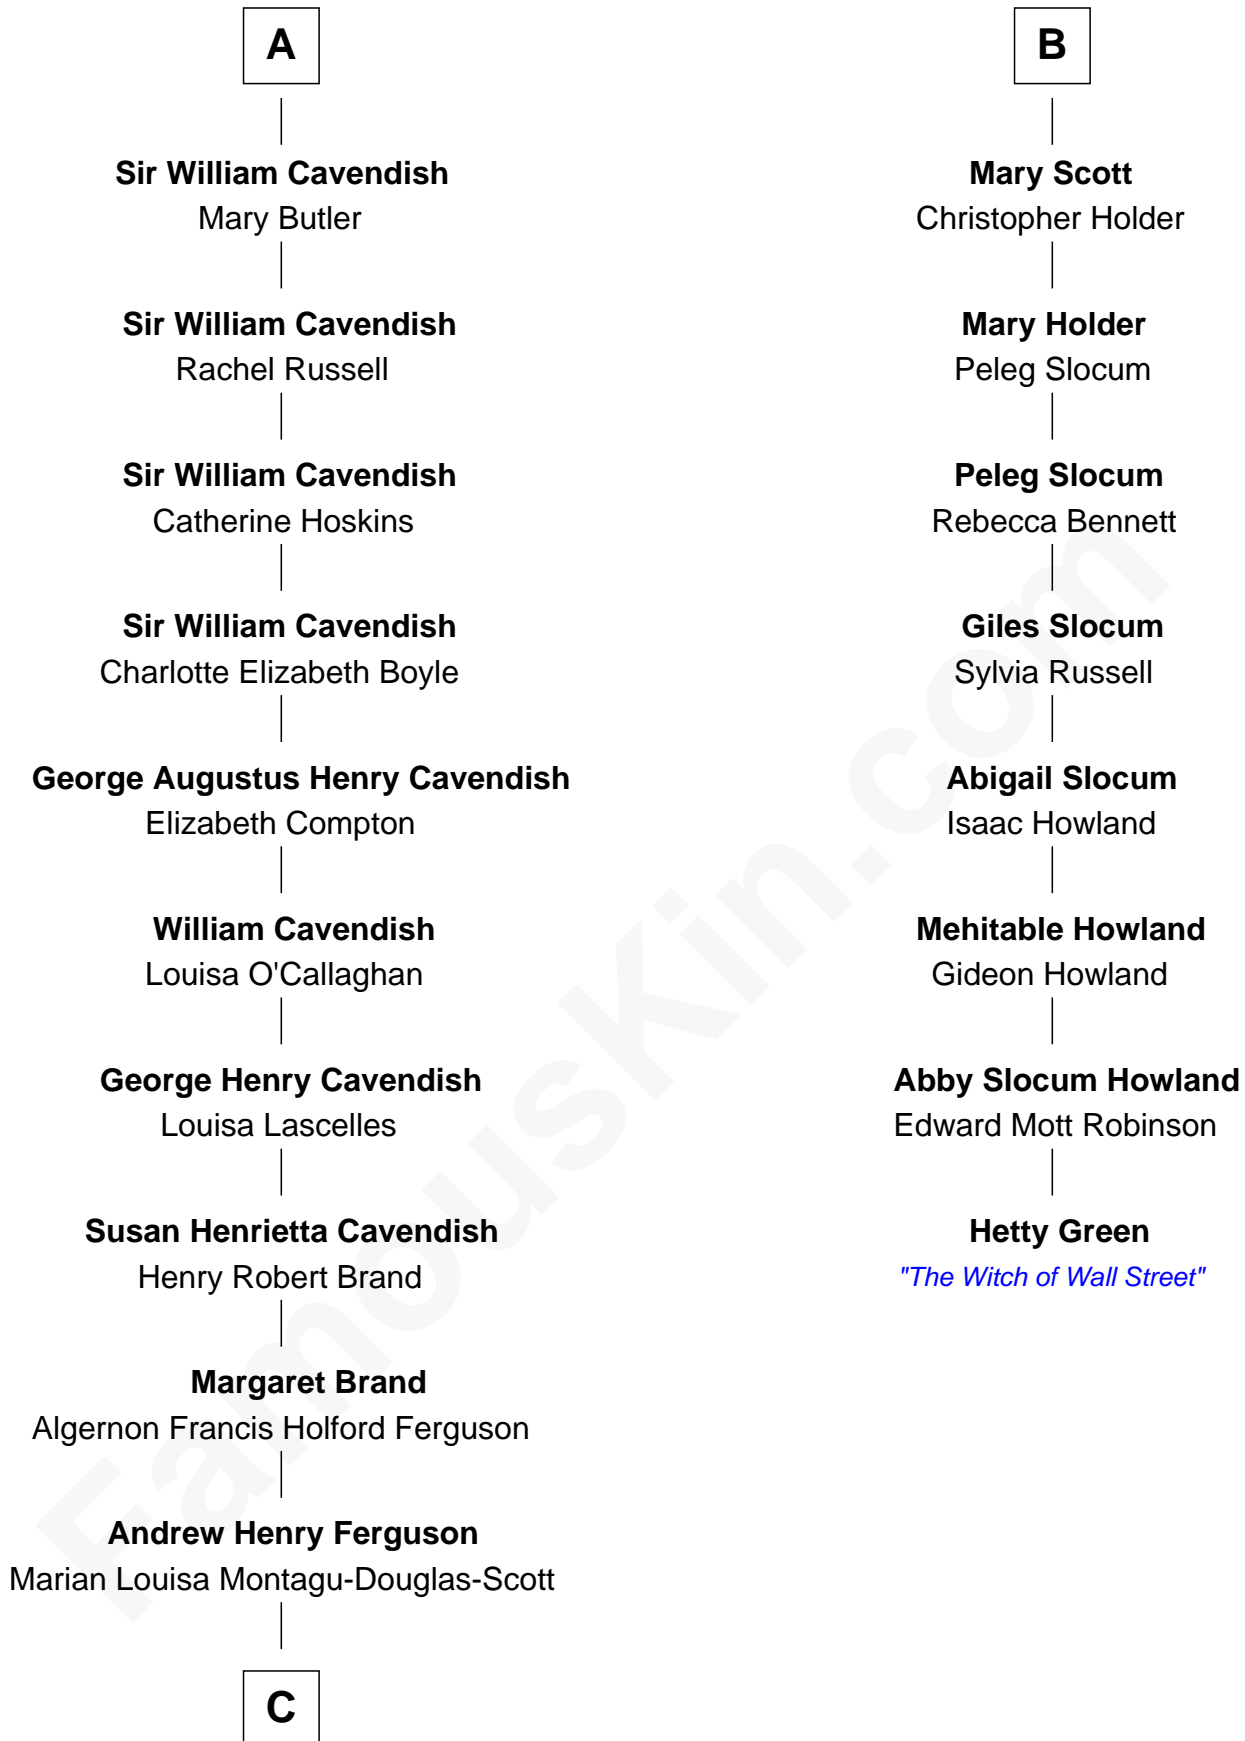

FamousKin.com
Relationship Chart of
Sarah Ferguson
Duchess of York

14th cousin 4 times removed of

Hetty Green
"The Witch of Wall Street"

C

—
Ronald Ivor Ferguson

Susan Mary Wright

—
Sarah Ferguson

Duchess of York

FamousKin.com