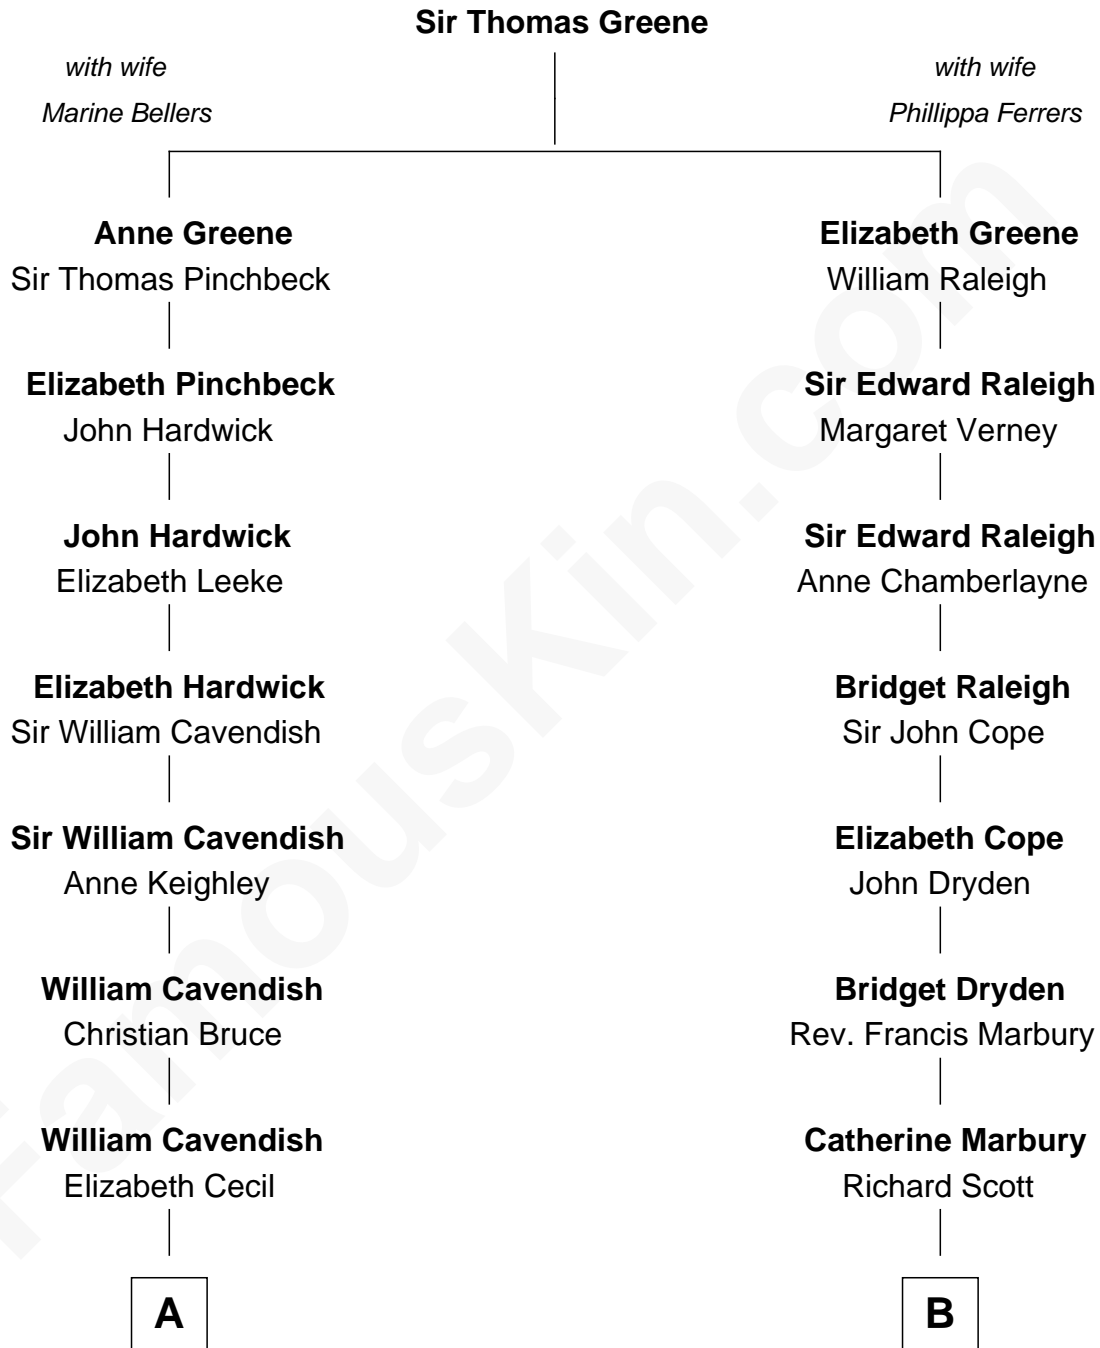

FamousKin.com
Relationship Chart of
Sarah Ferguson
Duchess of York

14th cousin 4 times removed of

Hetty Green
"The Witch of Wall Street"

C

—
Ronald Ivor Ferguson

Susan Mary Wright

—
Sarah Ferguson

Duchess of York

FamousKin.com