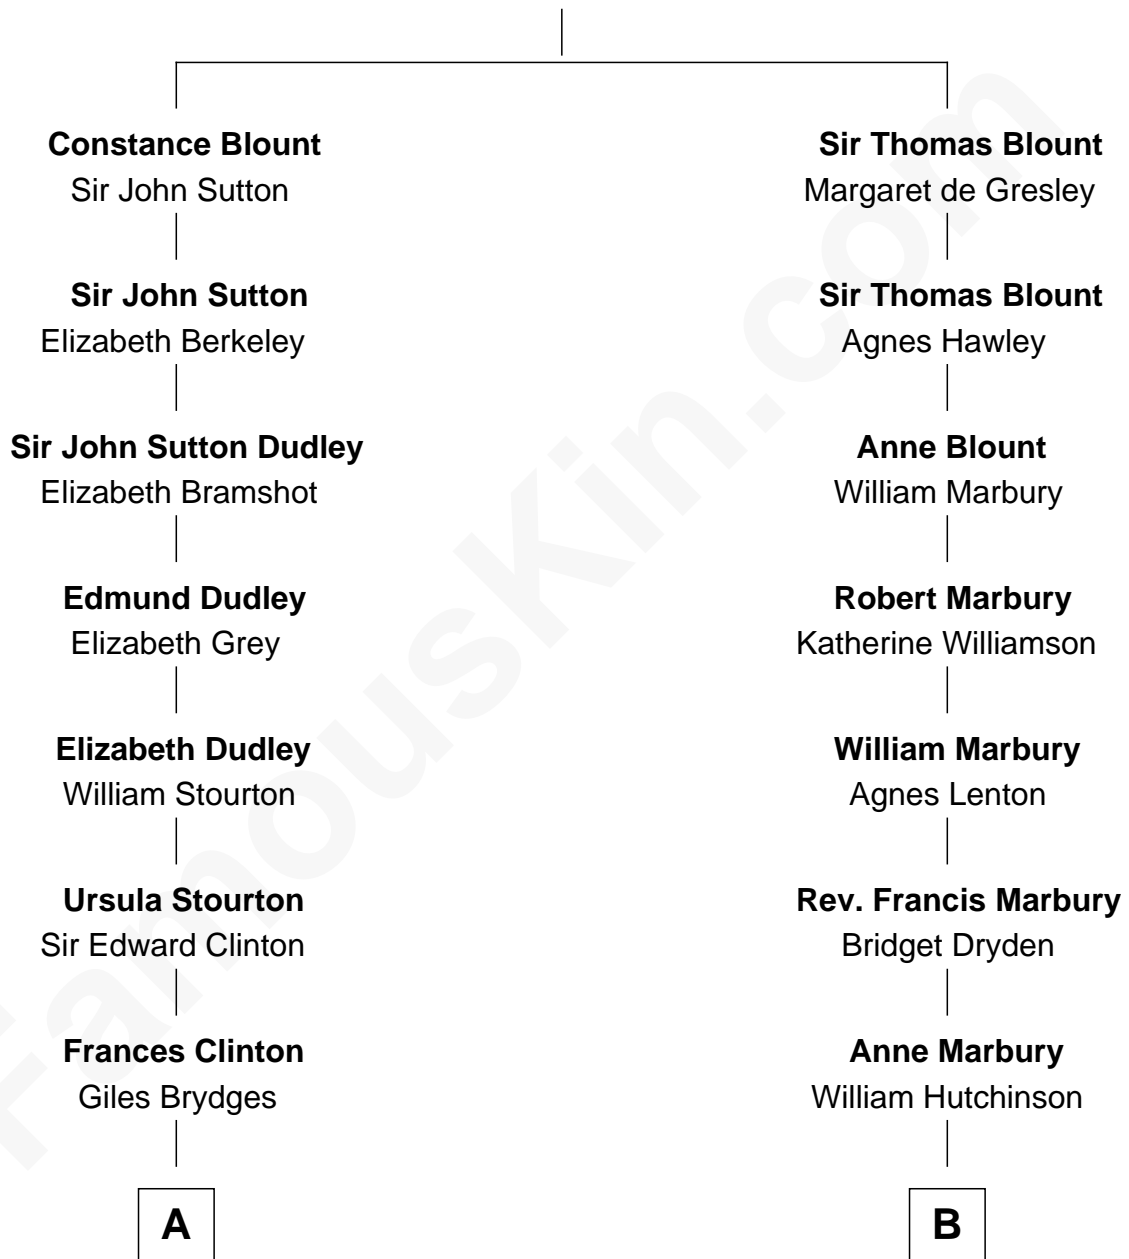

FamousKin.com Relationship Chart of

Sarah Ferguson

Duchess of York

14th cousin 5 times removed of

Shanghai Pierce

Texas Cattleman

Sir Walter Blount

Sancha de Ayala

A

Catherine Brydges

Francis Russell

Sir William Russell

Anne Carr

William Russell

Rachel Wriothesley

Sir Wriothesley Russell