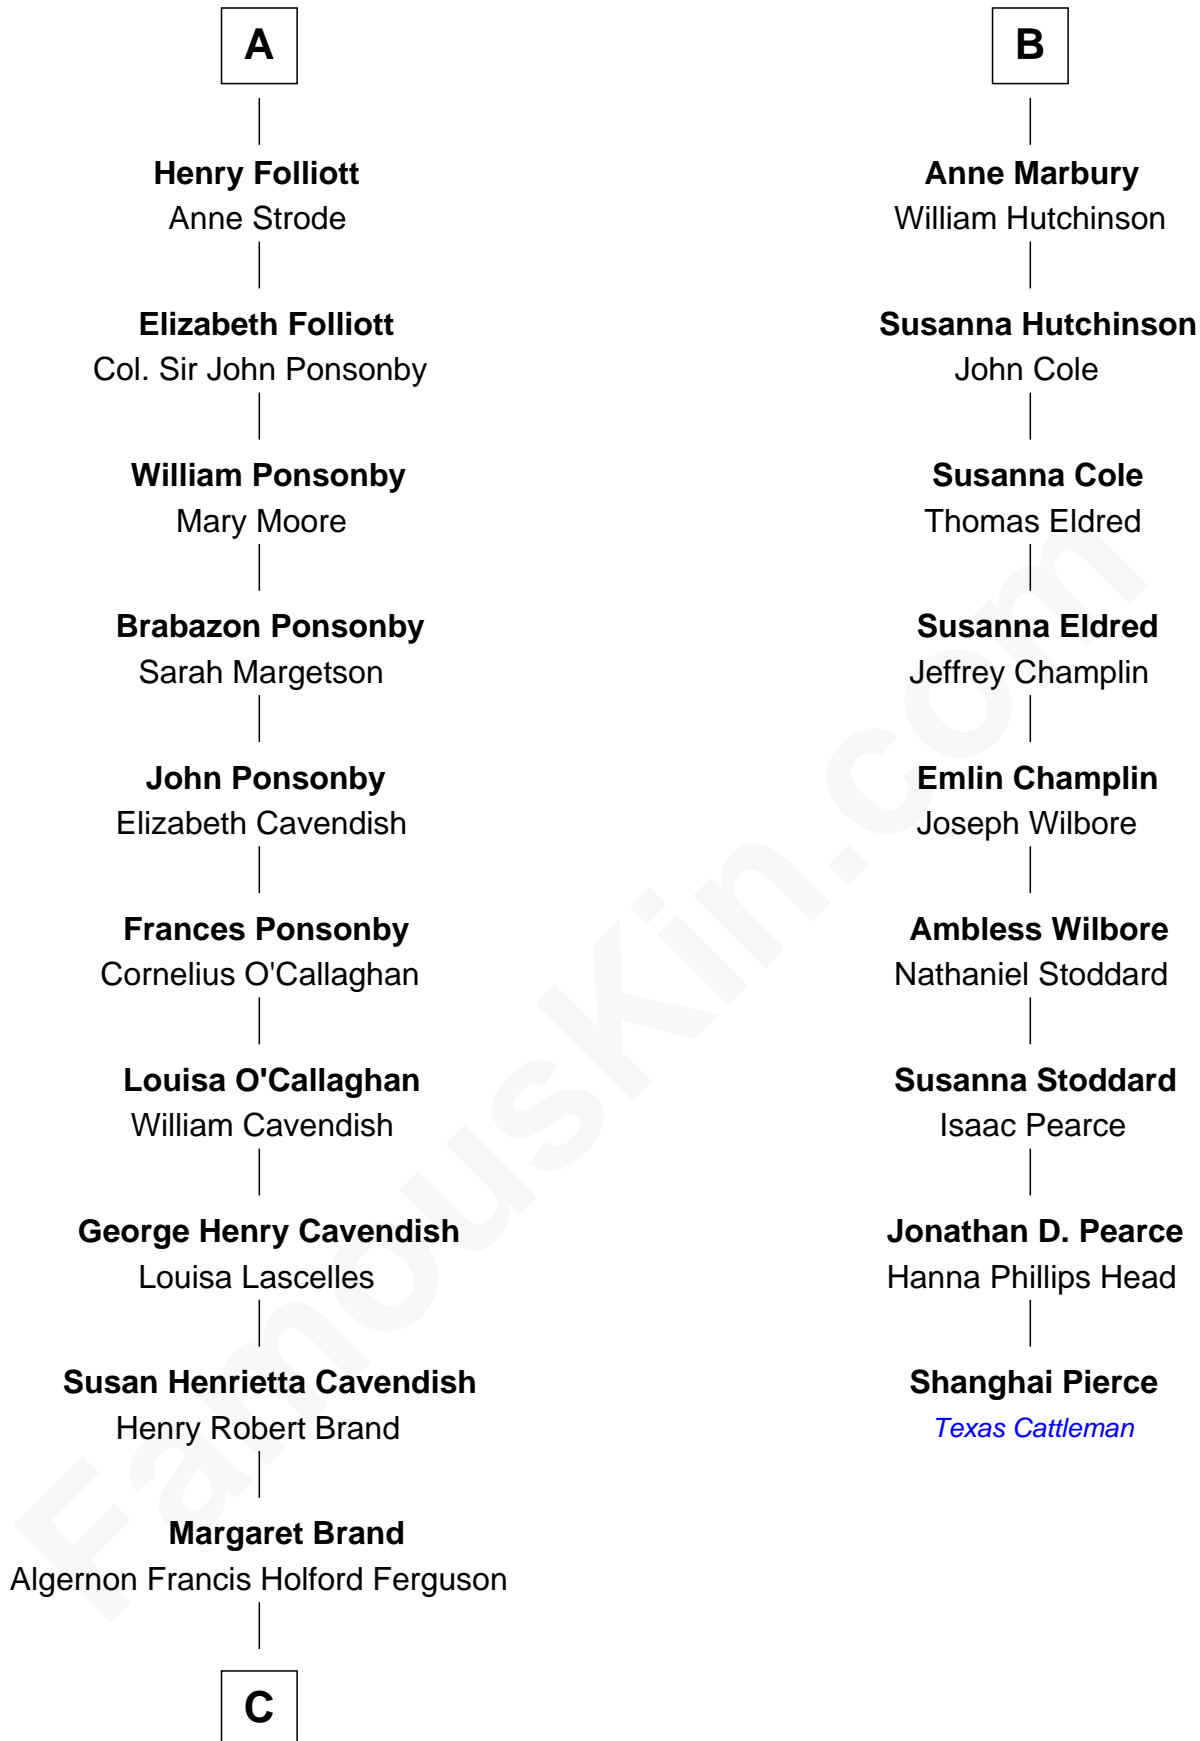

# FamousKin.com Relationship Chart of

**Sarah Ferguson**

*Duchess of York*

15th cousin 4 times removed of

**Shanghai Pierce**

*Texas Cattleman*

**Robert de Ferrers**  
Margaret Despencer

**C**

—  
**Andrew Henry Ferguson**

Marian Louisa Montagu-Douglas-Scott

—  
**Ronald Ivor Ferguson**

Susan Mary Wright

—  
**Sarah Ferguson**

*Duchess of York*

FamousKin.com