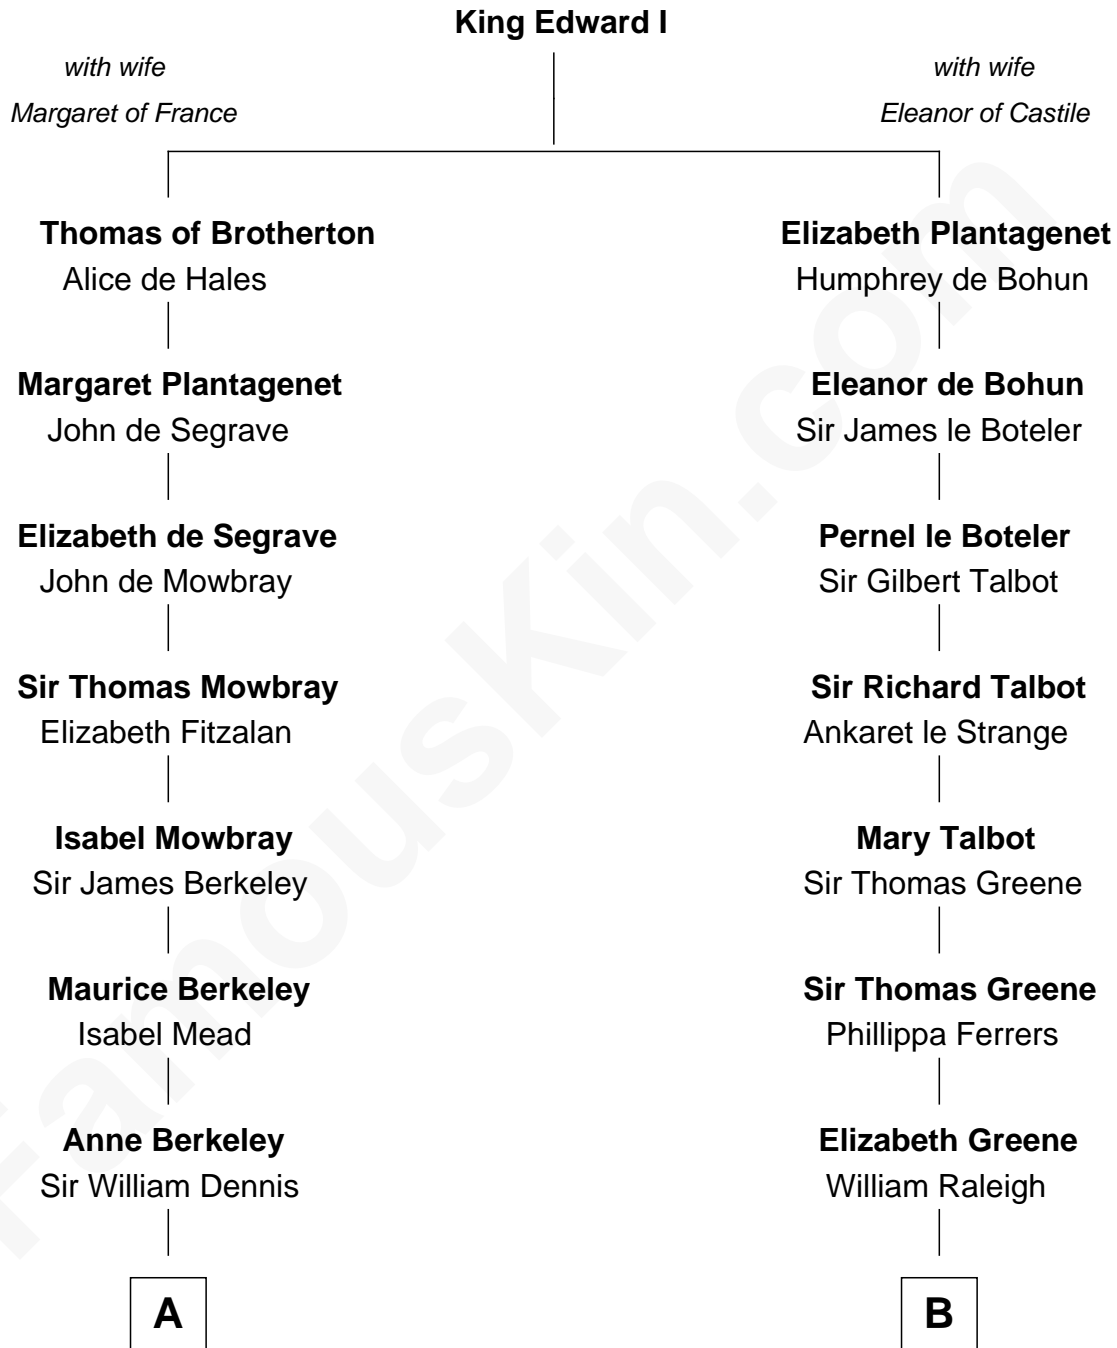

FamousKin.com Relationship Chart of

Sarah Ferguson

Duchess of York

20th cousin 1 time removed of

Shanghai Pierce

Texas Cattleman

C

Susan Henrietta Cavendish

Henry Robert Brand

Margaret Brand

Algernon Francis Holford Ferguson

Andrew Henry Ferguson

Marian Louisa Montagu-Douglas-Scott

Ronald Ivor Ferguson

Susan Mary Wright

Sarah Ferguson