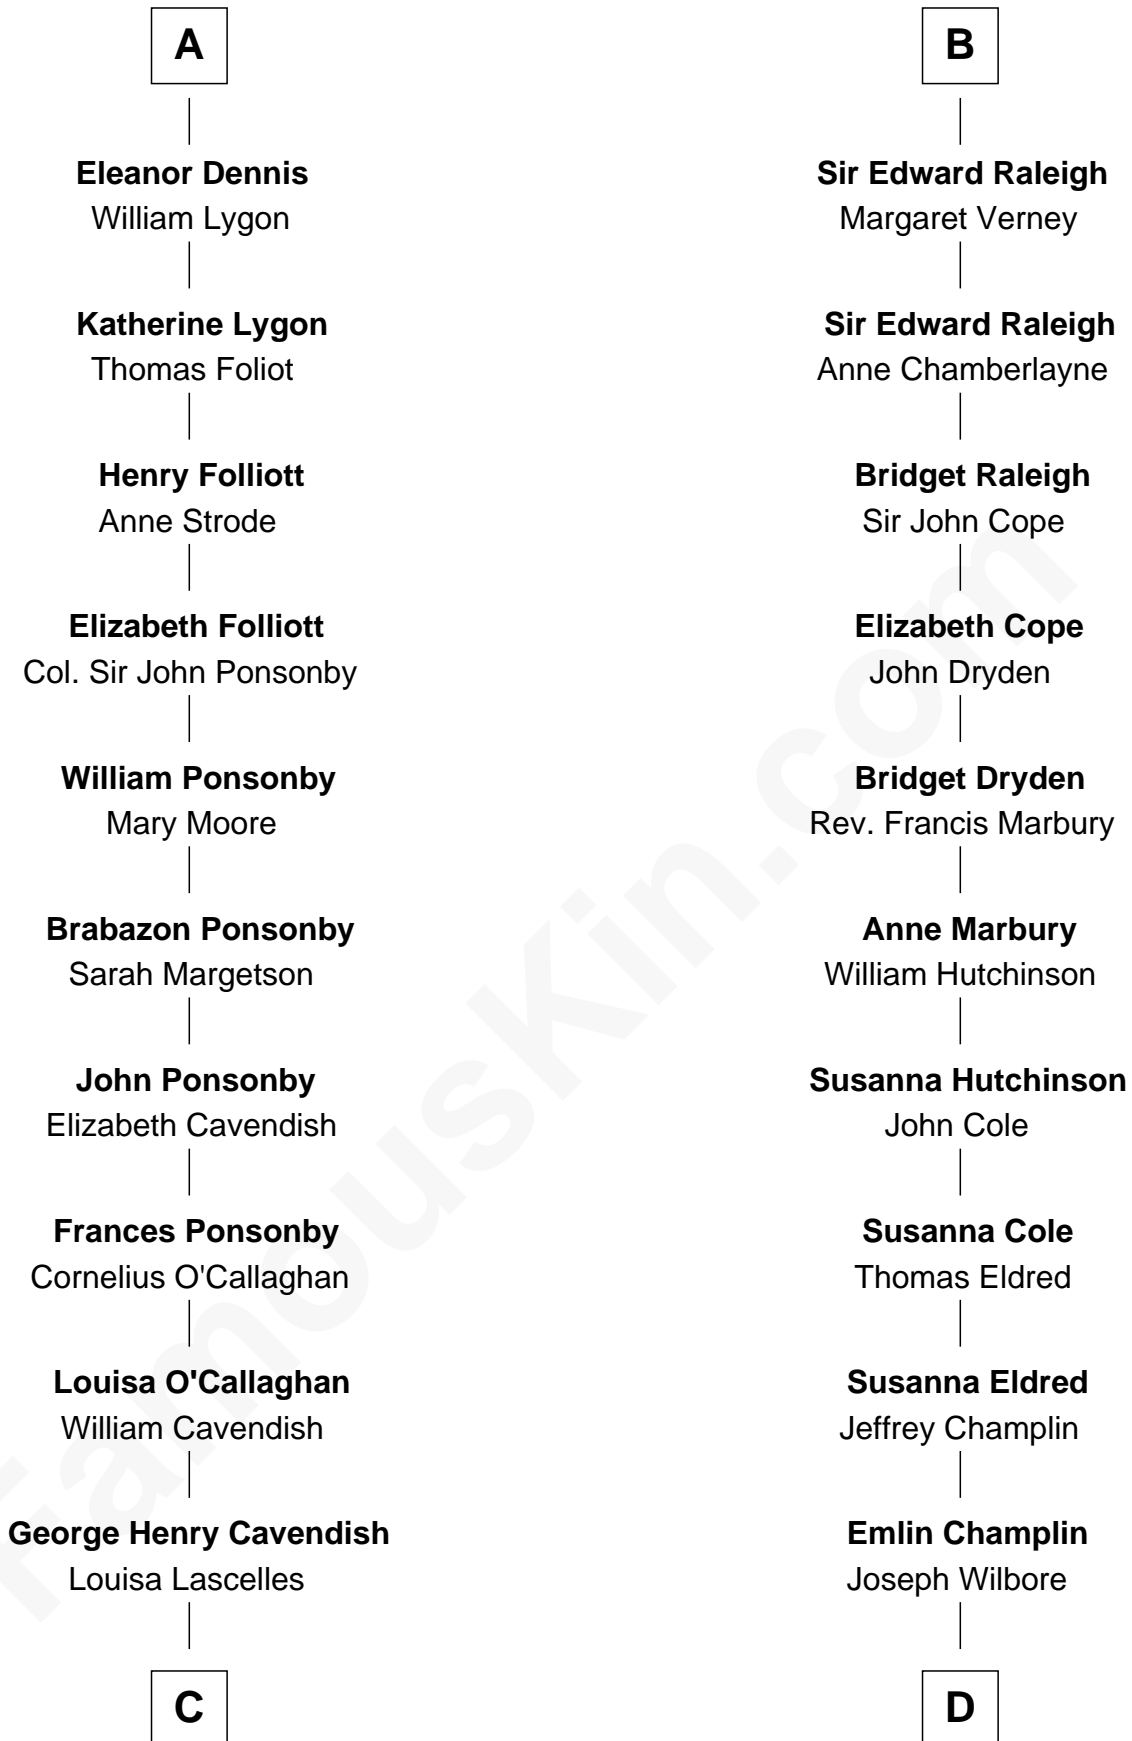

FamousKin.com Relationship Chart of

Sarah Ferguson

Duchess of York

20th cousin 1 time removed of

Shanghai Pierce

Texas Cattleman

C

Susan Henrietta Cavendish

Henry Robert Brand

Margaret Brand

Algernon Francis Holford Ferguson

Andrew Henry Ferguson

Marian Louisa Montagu-Douglas-Scott

Ronald Ivor Ferguson

Susan Mary Wright

Sarah Ferguson

Duchess of York

D

Ambless Wilbore

Nathaniel Stoddard

Susanna Stoddard

Isaac Pearce

Jonathan D. Pearce

Hanna Phillips Head

Shanghai Pierce

Texas Cattleman