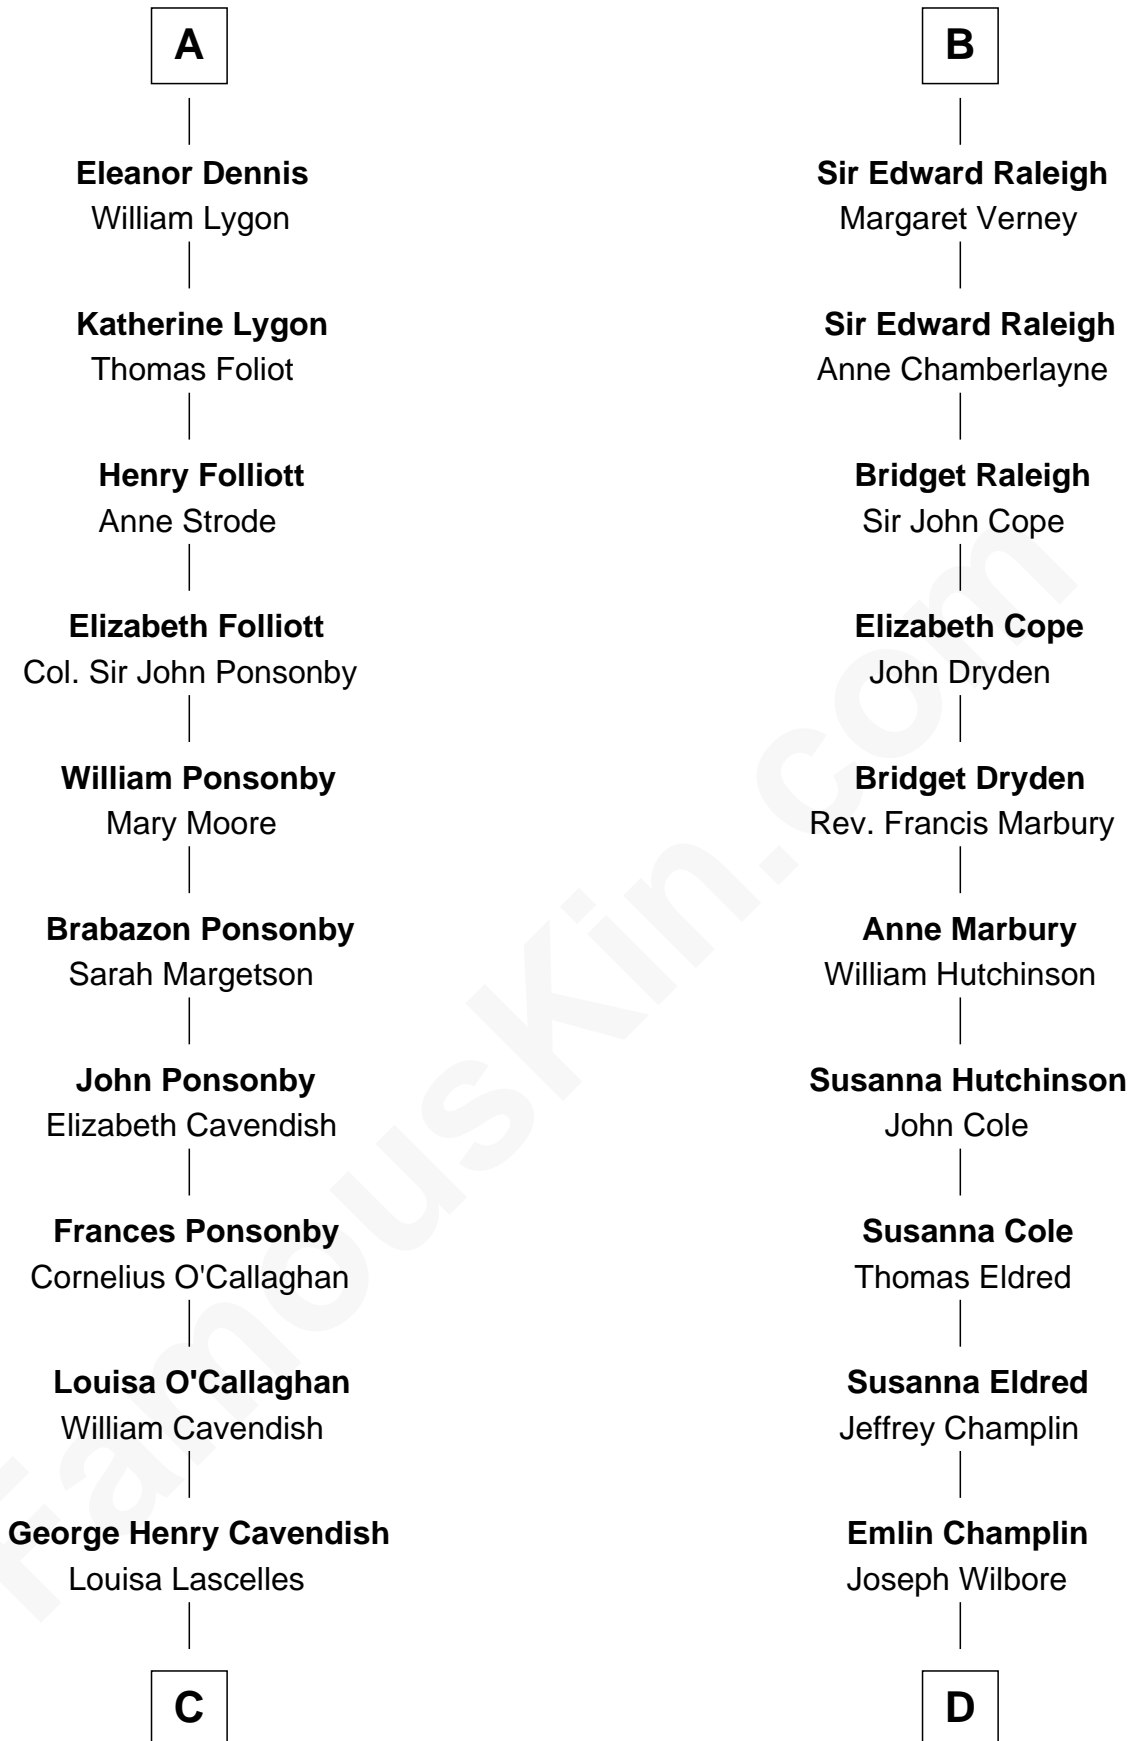

# FamousKin.com Relationship Chart of

**Sarah Ferguson**

*Duchess of York*

20th cousin 1 time removed of

**Shanghai Pierce**

*Texas Cattleman*

**Eleanor of Castile**  
Edward I, King of England

**C**

**Susan Henrietta Cavendish**

Henry Robert Brand

**Margaret Brand**

Algernon Francis Holford Ferguson

**Andrew Henry Ferguson**

Marian Louisa Montagu-Douglas-Scott

**Ronald Ivor Ferguson**

Susan Mary Wright

**Sarah Ferguson**

*Duchess of York*

**D**

**Ambless Wilbore**

Nathaniel Stoddard

**Susanna Stoddard**

Isaac Pearce

**Jonathan D. Pearce**

Hanna Phillips Head

**Shanghai Pierce**

*Texas Cattleman*