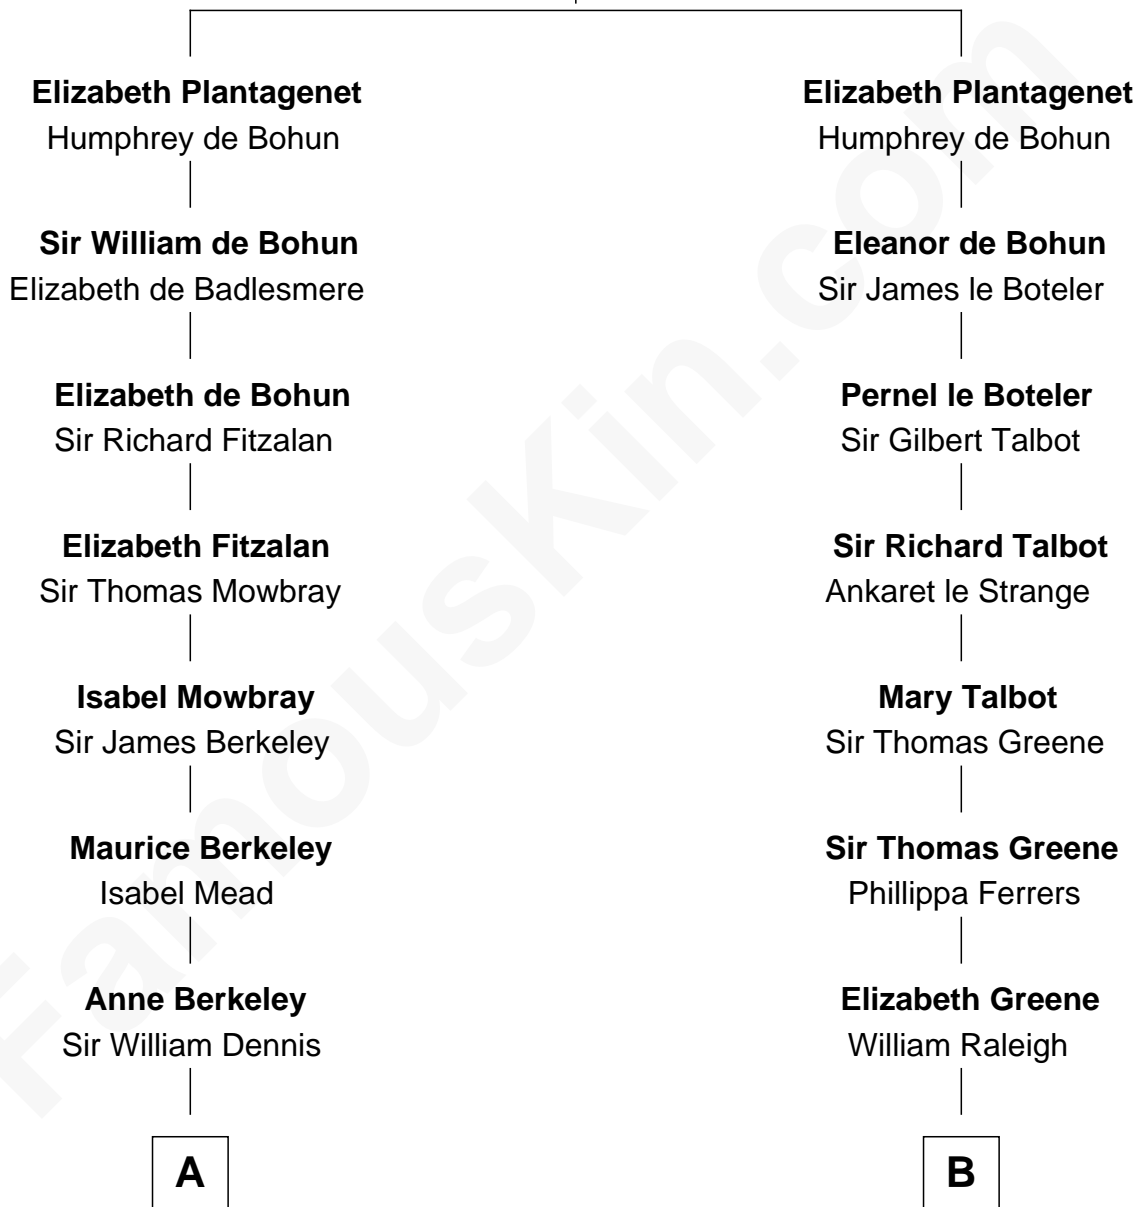

# FamousKin.com Relationship Chart of

**Sarah Ferguson**

*Duchess of York*

20th cousin 1 time removed of

**Shanghai Pierce**

*Texas Cattleman*

**Eleanor of Castile**  
Edward I, King of England

**C**

**Susan Henrietta Cavendish**

Henry Robert Brand

**Margaret Brand**

Algernon Francis Holford Ferguson

**Andrew Henry Ferguson**

Marian Louisa Montagu-Douglas-Scott

**Ronald Ivor Ferguson**

Susan Mary Wright

**Sarah Ferguson**

*Duchess of York*

**D**

**Ambless Wilbore**

Nathaniel Stoddard

**Susanna Stoddard**

Isaac Pearce

**Jonathan D. Pearce**

Hanna Phillips Head

**Shanghai Pierce**

*Texas Cattleman*