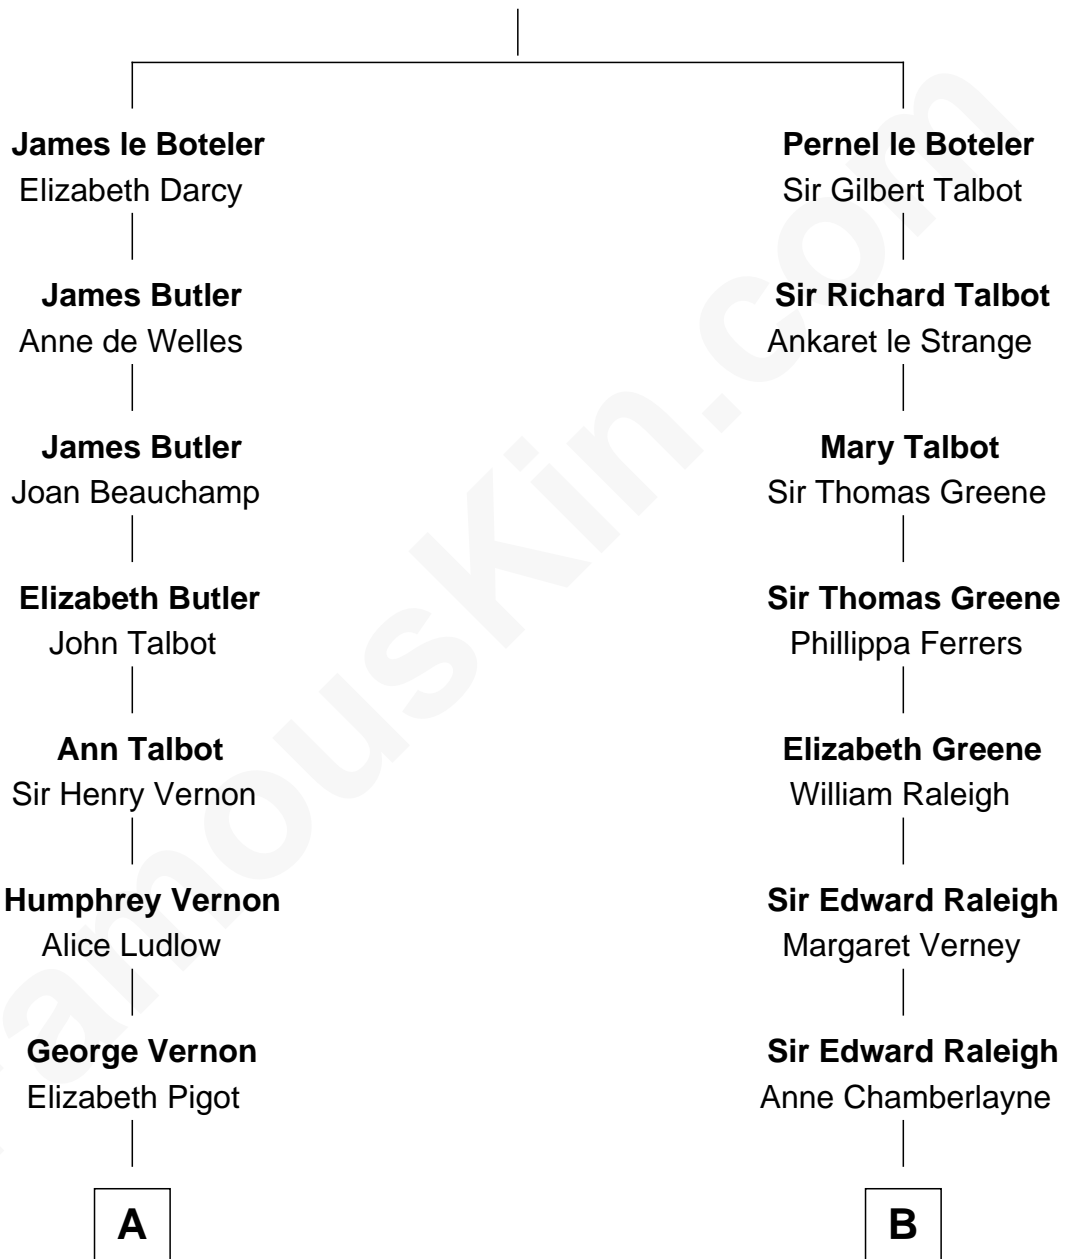

FamousKin.com Relationship Chart of

Sarah Ferguson

Duchess of York

18th cousin 2 times removed of

Shanghai Pierce

Texas Cattleman

Sir James le Boteler

Eleanor de Bohun

A

John Vernon

Elizabeth Devereux

Elizabeth Vernon

Henry Wriothesley

Thomas Wriothesley

Rachel Massüe de Ruvigny

Rachel Wriothesley