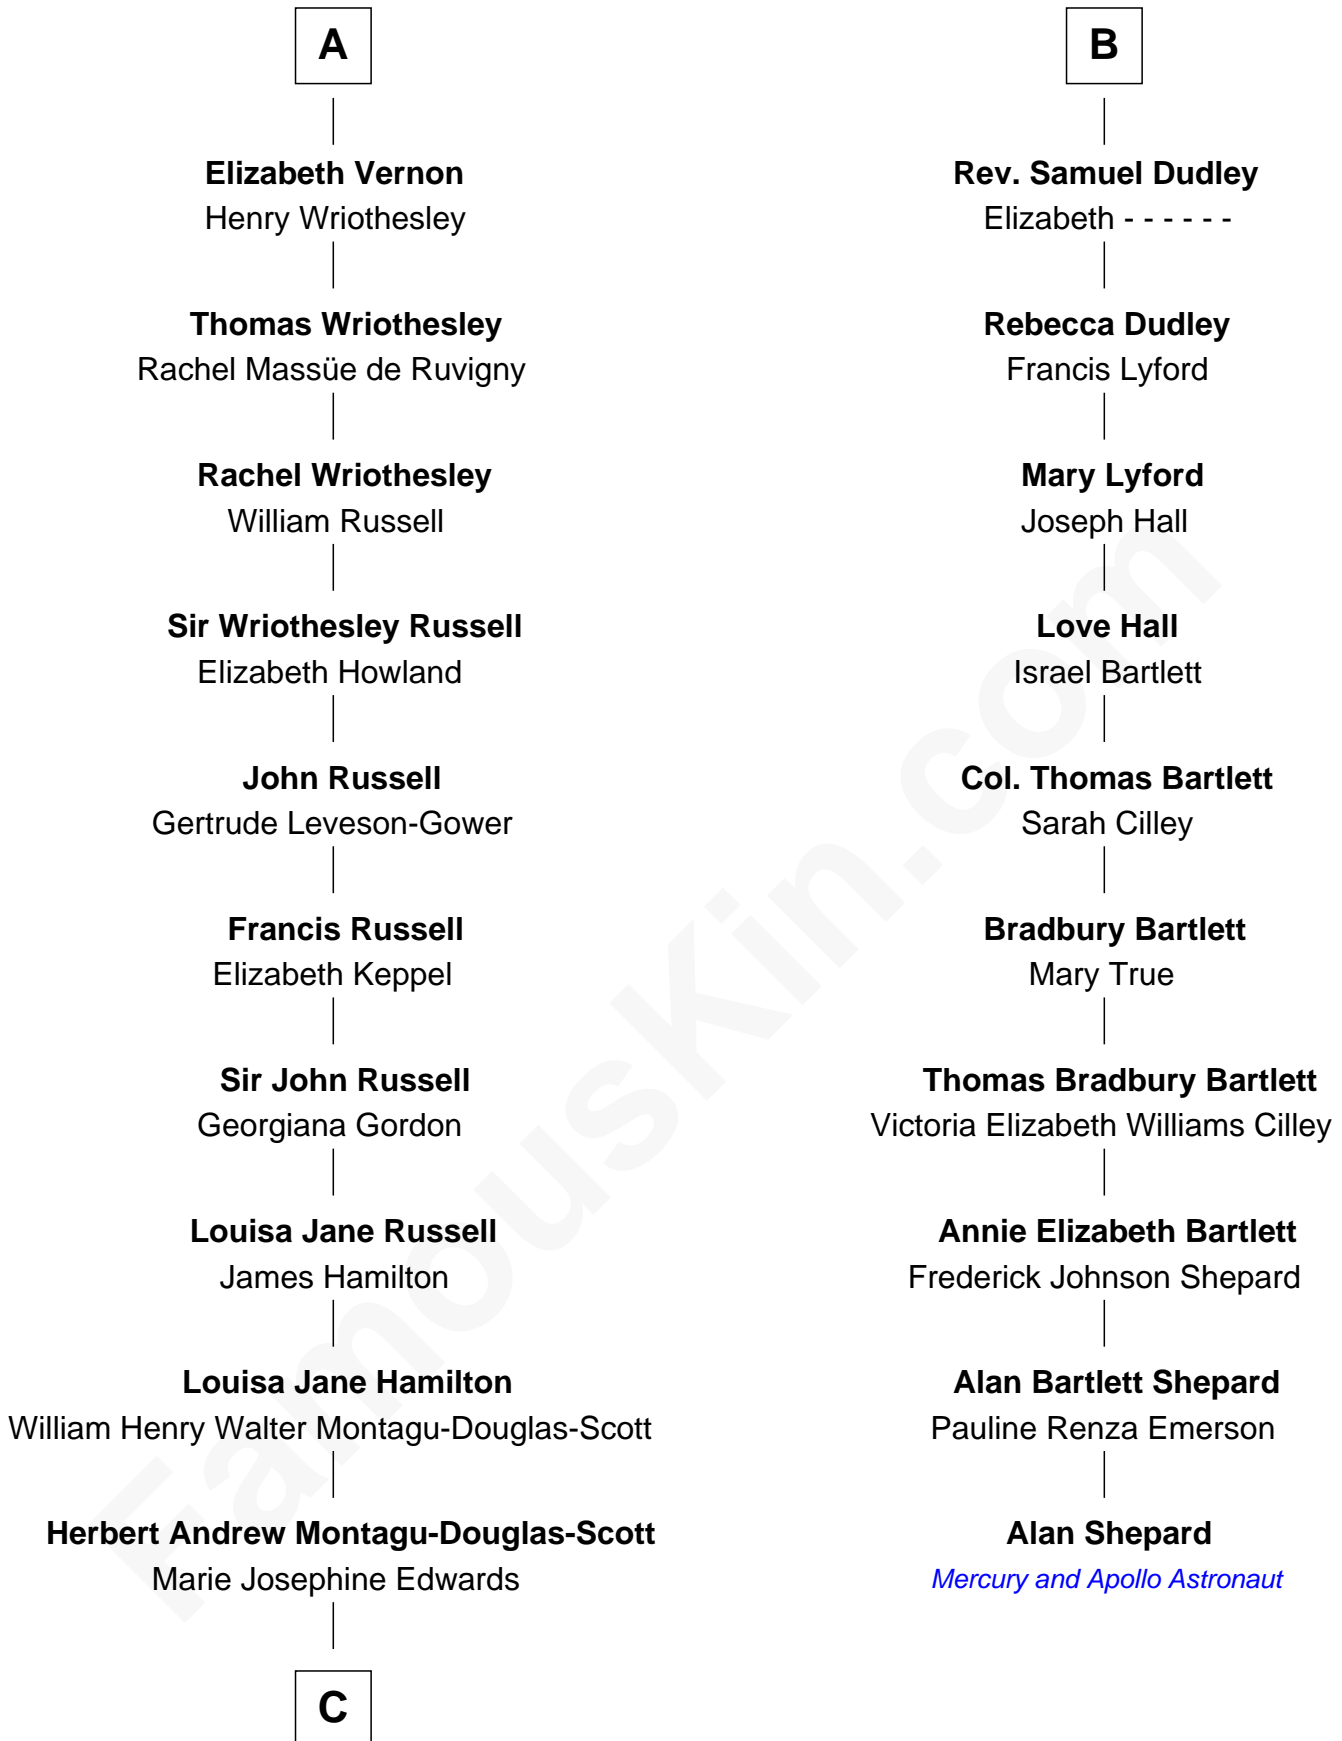

FamousKin.com Relationship Chart of

Sarah Ferguson

Duchess of York

16th cousin 3 times removed of

Alan Shepard

Mercury and Apollo Astronaut

C

—
Marian Louisa Montagu-Douglas-Scott

Andrew Henry Ferguson

—
Ronald Ivor Ferguson

Susan Mary Wright

—
Sarah Ferguson

Duchess of York

FamousKin.com