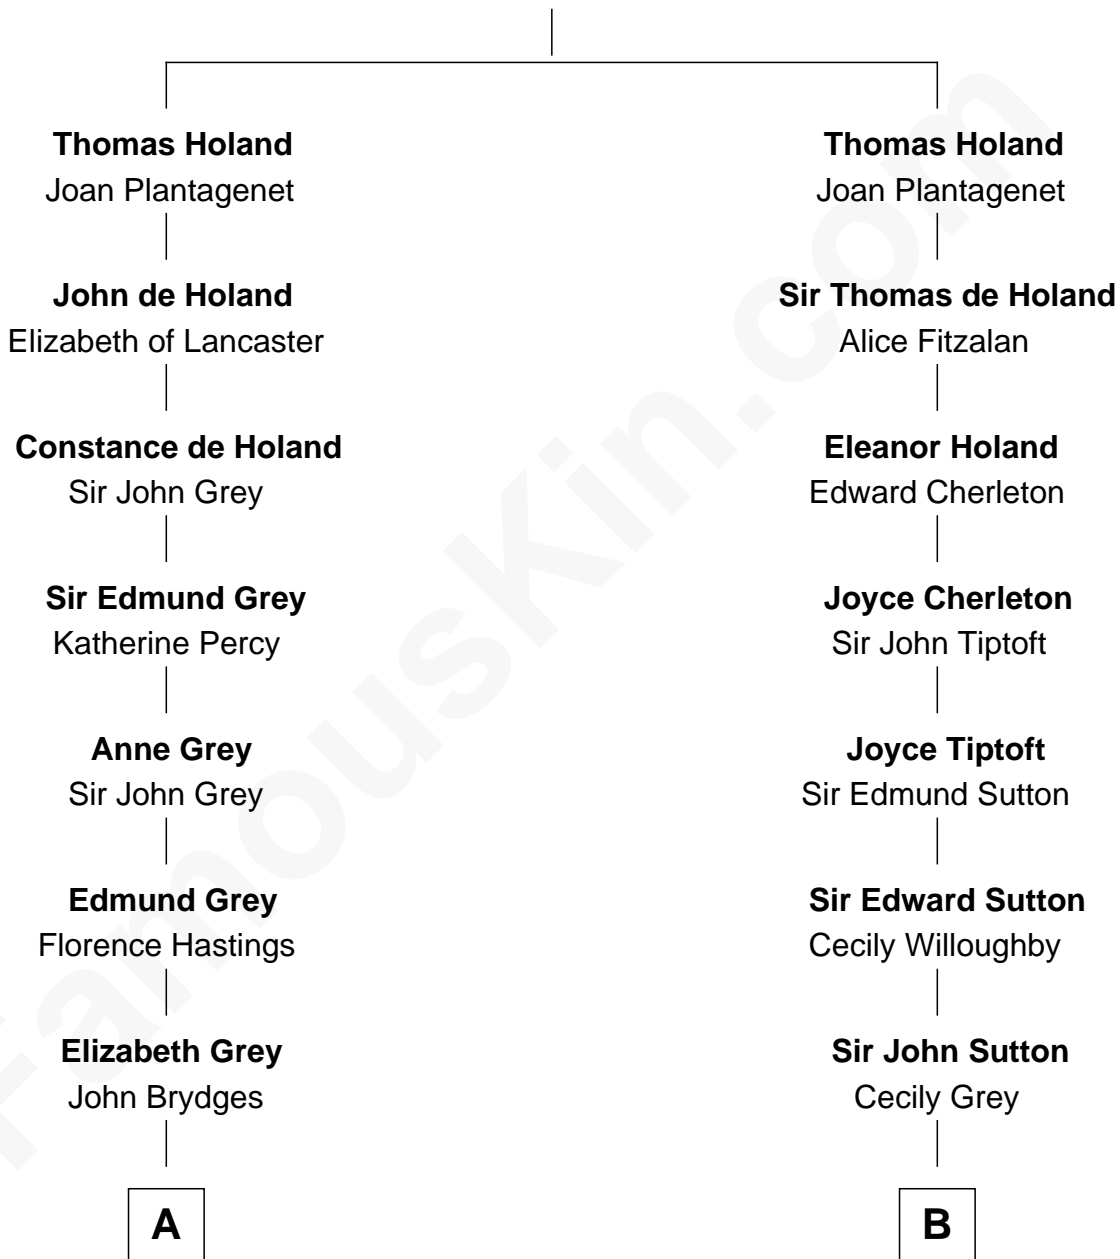

# FamousKin.com Relationship Chart of

**Sarah Ferguson**

*Duchess of York*

19th cousin 2 times removed of

**Alan Shepard**

*Mercury and Apollo Astronaut*

**Sir Robert de Holland**

Maude la Zouche

**C**

**Louisa Jane Hamilton**

William Henry Walter Montagu-Douglas-Scott

**Herbert Andrew Montagu-Douglas-Scott**

Marie Josephine Edwards

**Marian Louisa Montagu-Douglas-Scott**

Andrew Henry Ferguson

**Ronald Ivor Ferguson**

Susan Mary Wright

**Sarah Ferguson**

*Duchess of York*

**D**

**Annie Elizabeth Bartlett**

Frederick Johnson Shepard

**Alan Bartlett Shepard**

Pauline Renza Emerson

**Alan Shepard**

*Mercury and Apollo Astronaut*