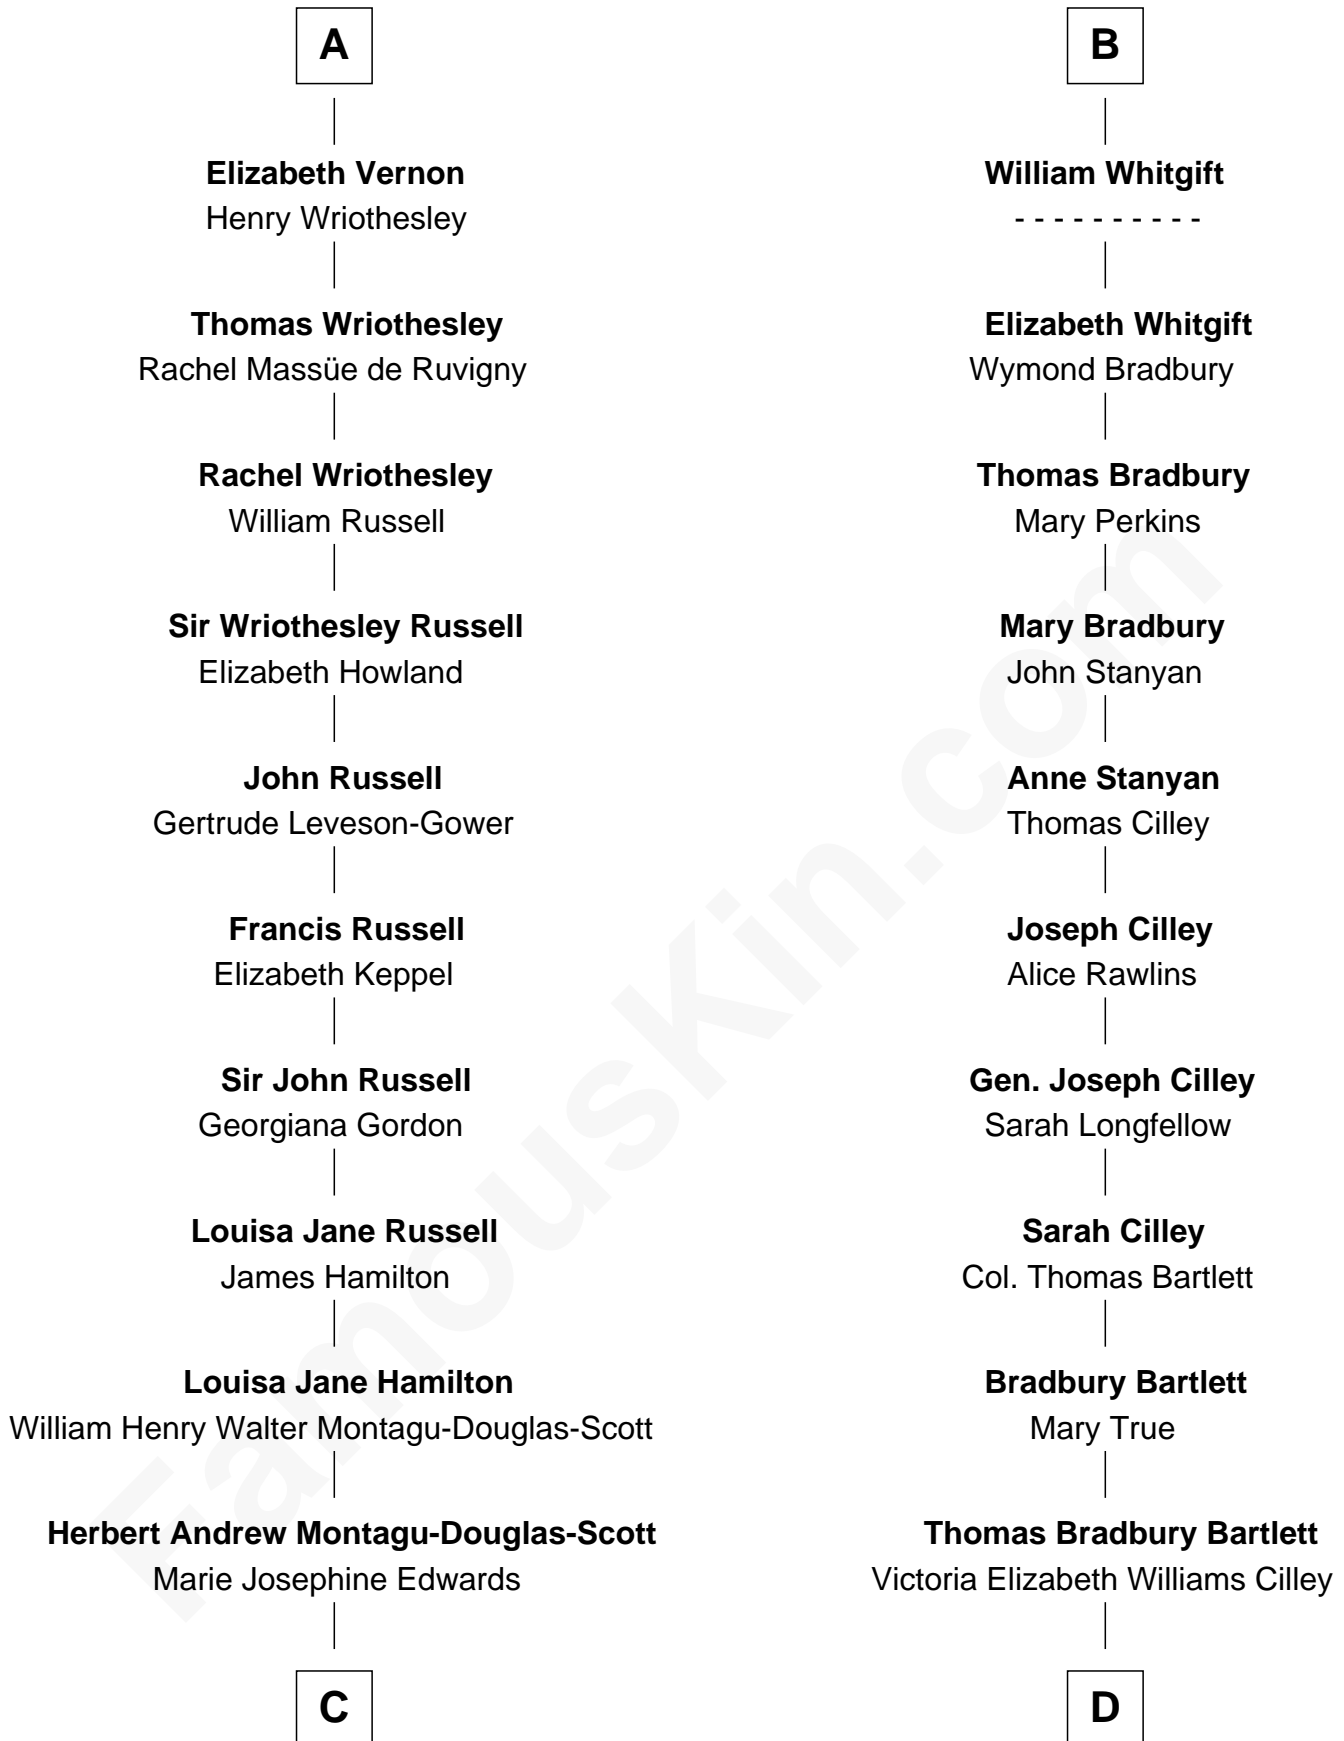

FamousKin.com Relationship Chart of

Sarah Ferguson

Duchess of York

19th cousin of

Alan Shepard

Mercury and Apollo Astronaut

John de Welles

Maud de Roos

Eleanor de Mowbray

Eudo de Welles

Maud de Greystoke

Sir Lionel de Welles

Joan de Waterton

Margaret de Welles

Sir Thomas Dymoke

Jane Dymoke

John Fulnetby

Katherine Fulnetby

William Dynwell

Anne Dynwell

Henry Whitgift

B

C

Marian Louisa Montagu-Douglas-Scott