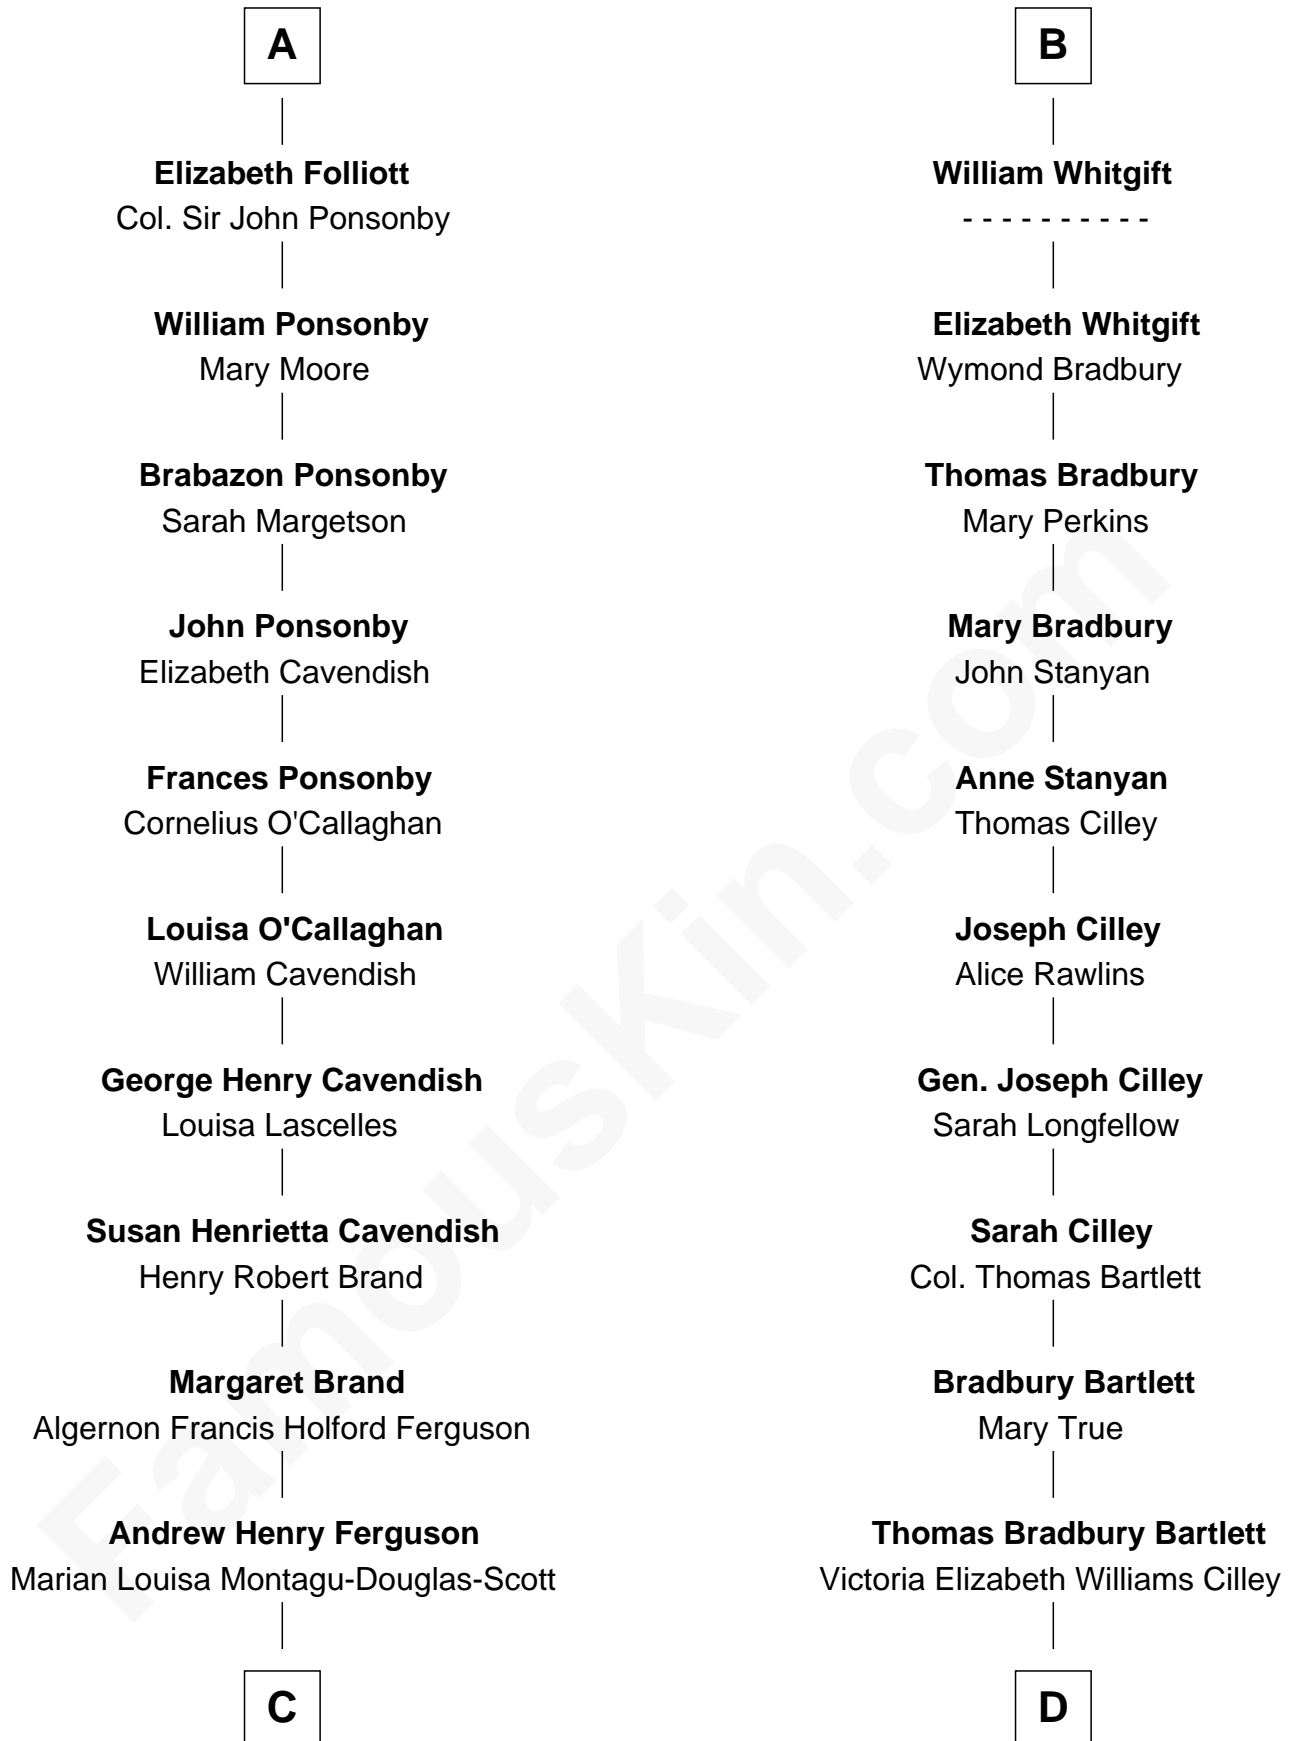

# FamousKin.com Relationship Chart of

**Sarah Ferguson**

*Duchess of York*

18th cousin 1 time removed of

**Alan Shepard**

*Mercury and Apollo Astronaut*

**C**

**Ronald Ivor Ferguson**

Susan Mary Wright

**Sarah Ferguson**

*Duchess of York*

**D**

**Annie Elizabeth Bartlett**

Frederick Johnson Shepard

**Alan Bartlett Shepard**

Pauline Renza Emerson

**Alan Shepard**

*Mercury and Apollo Astronaut*

FamousKin.com