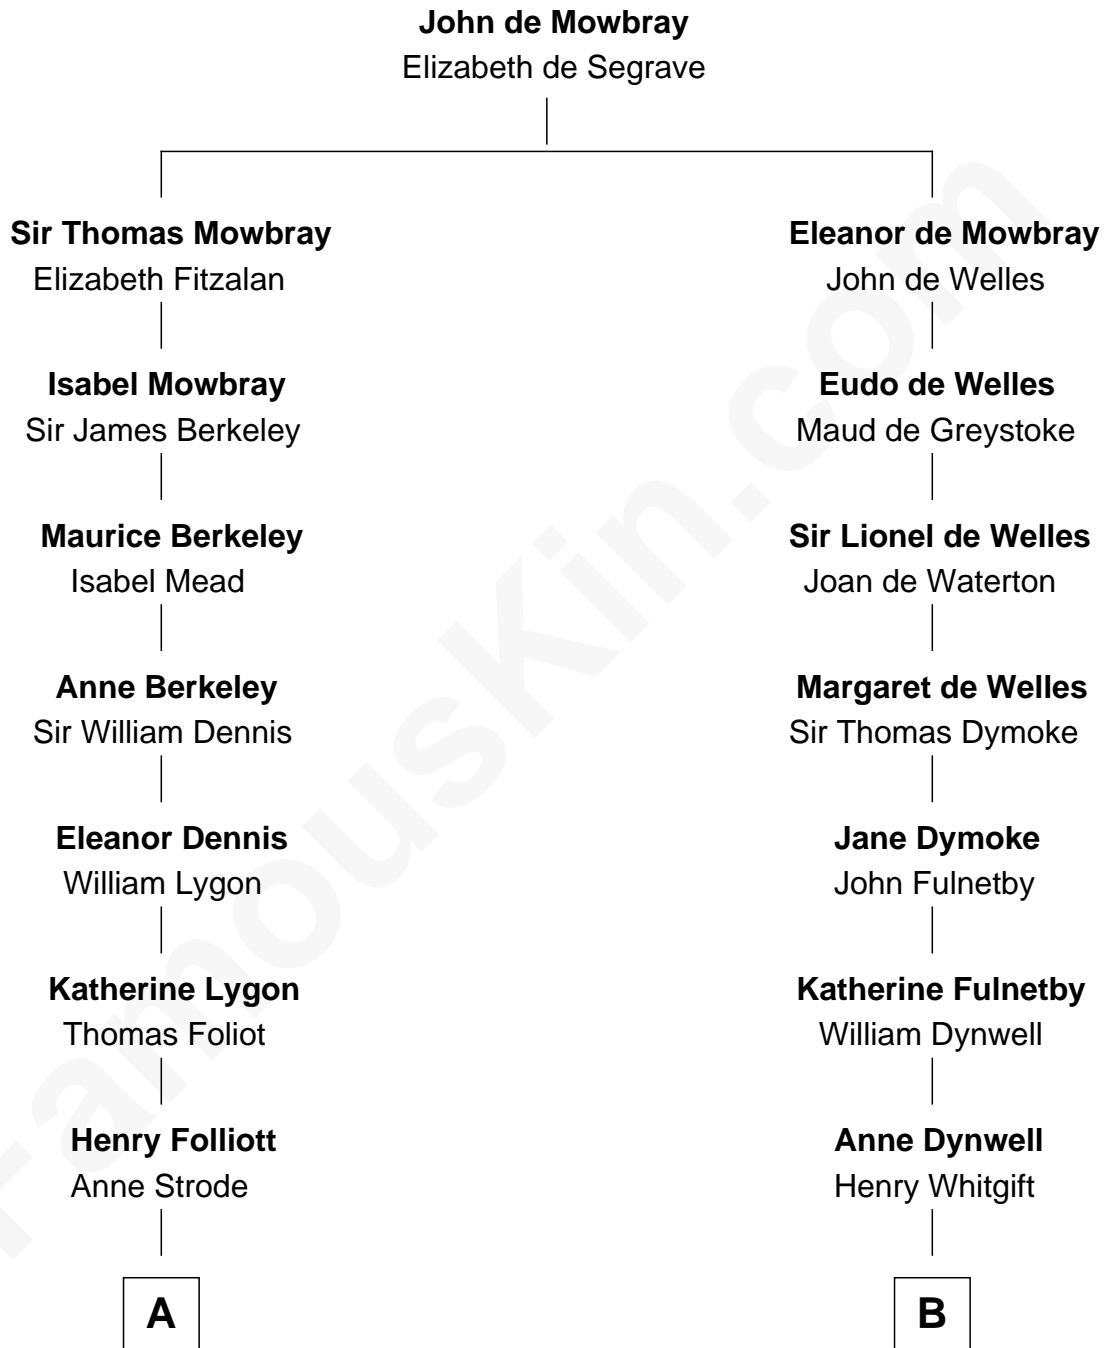

# FamousKin.com Relationship Chart of

**Sarah Ferguson**

*Duchess of York*

18th cousin 1 time removed of

**Alan Shepard**

*Mercury and Apollo Astronaut*

**C**

**Ronald Ivor Ferguson**

Susan Mary Wright

**Sarah Ferguson**

*Duchess of York*

**D**

**Annie Elizabeth Bartlett**

Frederick Johnson Shepard

**Alan Bartlett Shepard**

Pauline Renza Emerson

**Alan Shepard**

*Mercury and Apollo Astronaut*

FamousKin.com