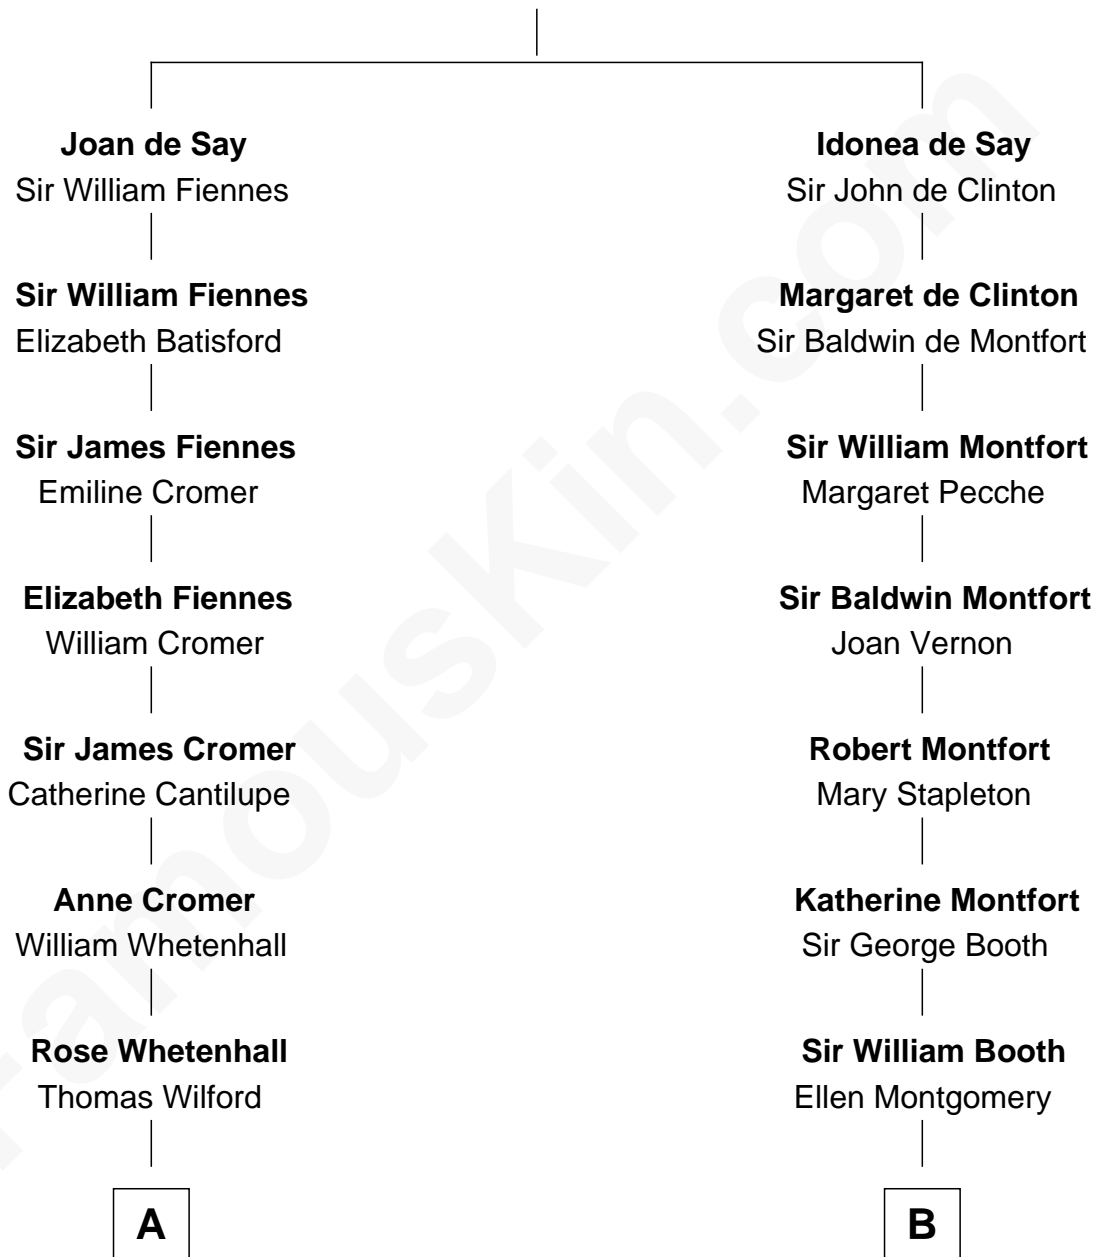

# FamousKin.com Relationship Chart of

**Sarah Ferguson**

*Duchess of York*

20th cousin 1 time removed of

**Christian Herter**

*59th Governor of Massachusetts*

**Sir Geoffrey de Say**

Maud de Beauchamp

**C**

**Harriet Marsham**  
Henry Charles Fletcher

**Muriel Harriet Fletcher**  
Henry FitzHerbert Wright

**FitzHerbert Wright**  
Doreen Julia Wingfield

**Susan Mary Wright**  
Ronald Ivor Ferguson

**Sarah Ferguson**  
*Duchess of York*

**D**

**Archibald Miles**  
Mary Treese

**Mary Miles**  
Christian Herter

**Albert Herter**  
Adele McGinnis

**Christian Herter**  
*59th Governor of Massachusetts*