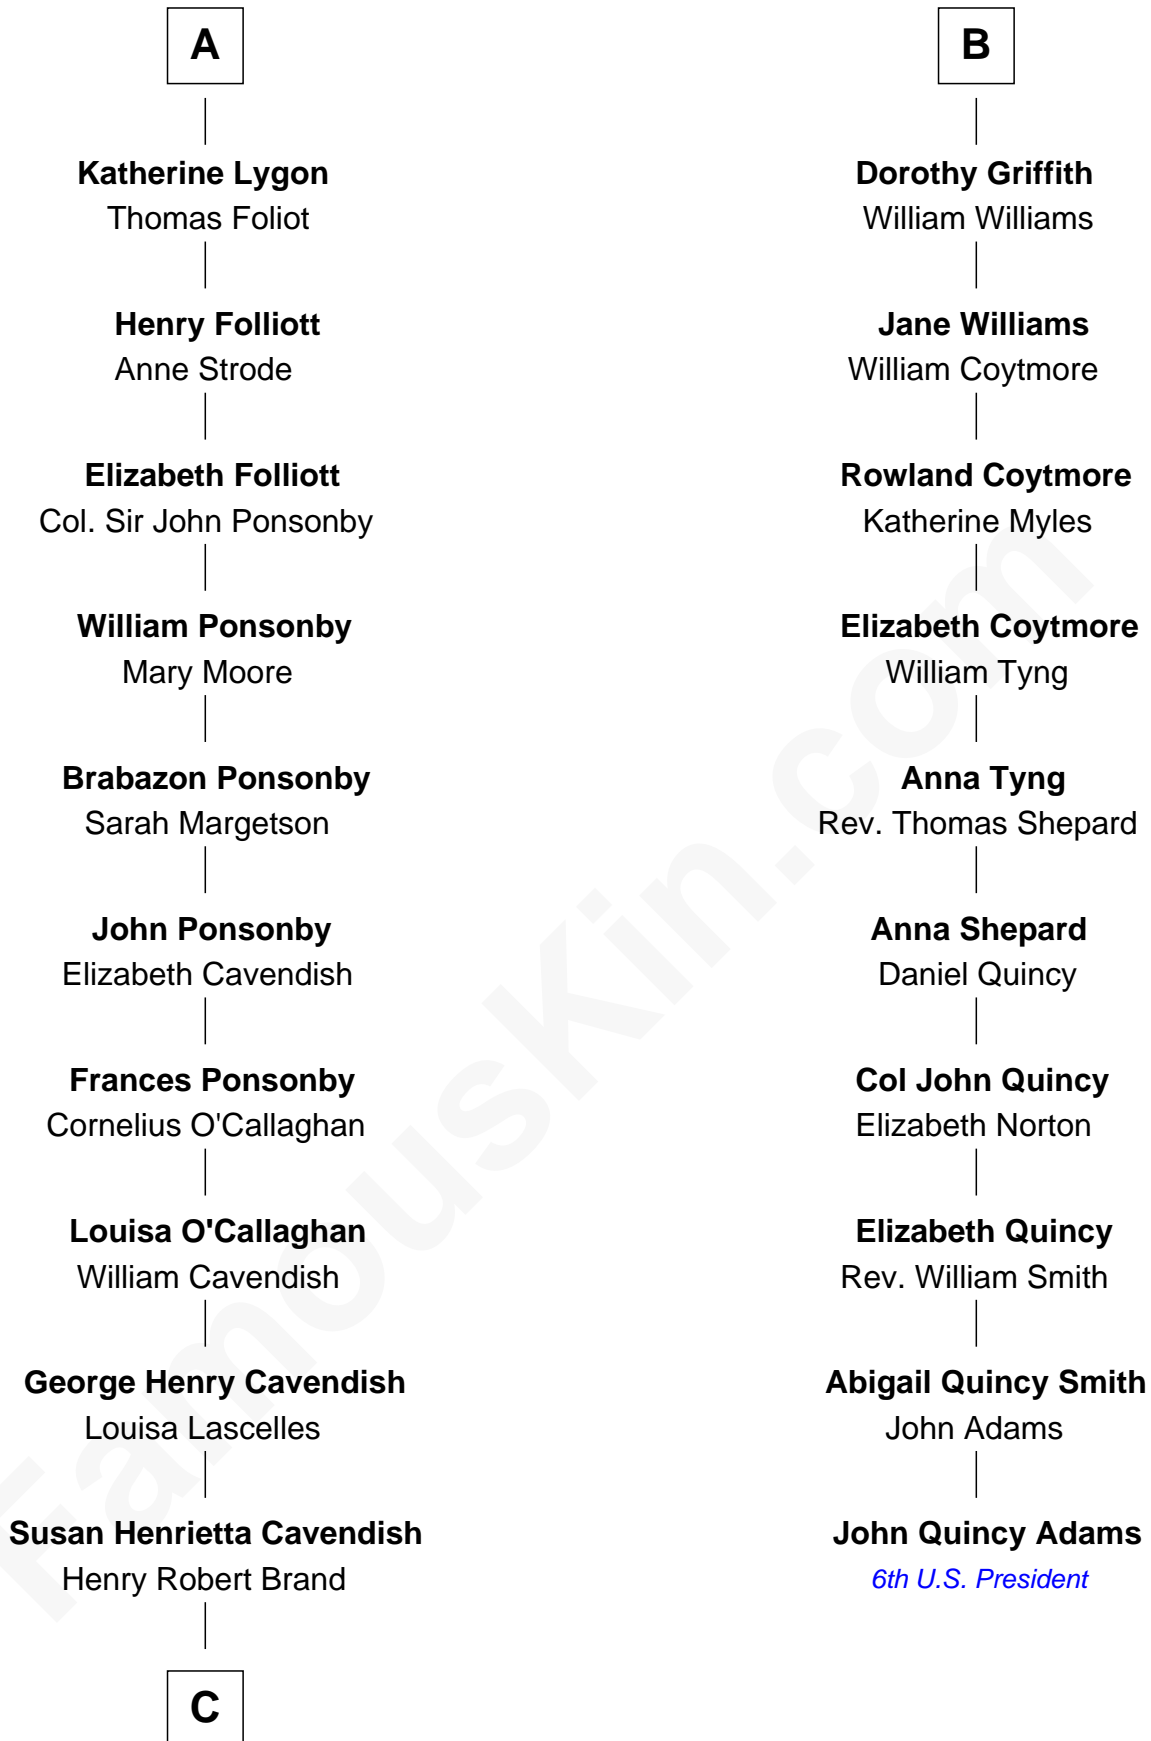

# FamousKin.com Relationship Chart of

**Sarah Ferguson**

*Duchess of York*

16th cousin 4 times removed of

**John Quincy Adams**

*6th U.S. President*

**Bartholomew de Badlesmere**

Margaret de Clare

Sir William de Bohun

**Elizabeth de Bohun**

Sir Richard Fitzalan

**Elizabeth Fitzalan**

Sir Robert Goushill

**Joan Goushill**

Sir Thomas Stanley

**Margaret Stanley**

Sir William Troutbeck

**Joan Troutbeck**

Sir William Griffith

**Sir William Griffith**

Jane Stradling

**B**

**C**

—  
**Margaret Brand**

Algernon Francis Holford Ferguson

—  
**Andrew Henry Ferguson**

Marian Louisa Montagu-Douglas-Scott

—  
**Ronald Ivor Ferguson**

Susan Mary Wright

—  
**Sarah Ferguson**

*Duchess of York*

FamousKin.com