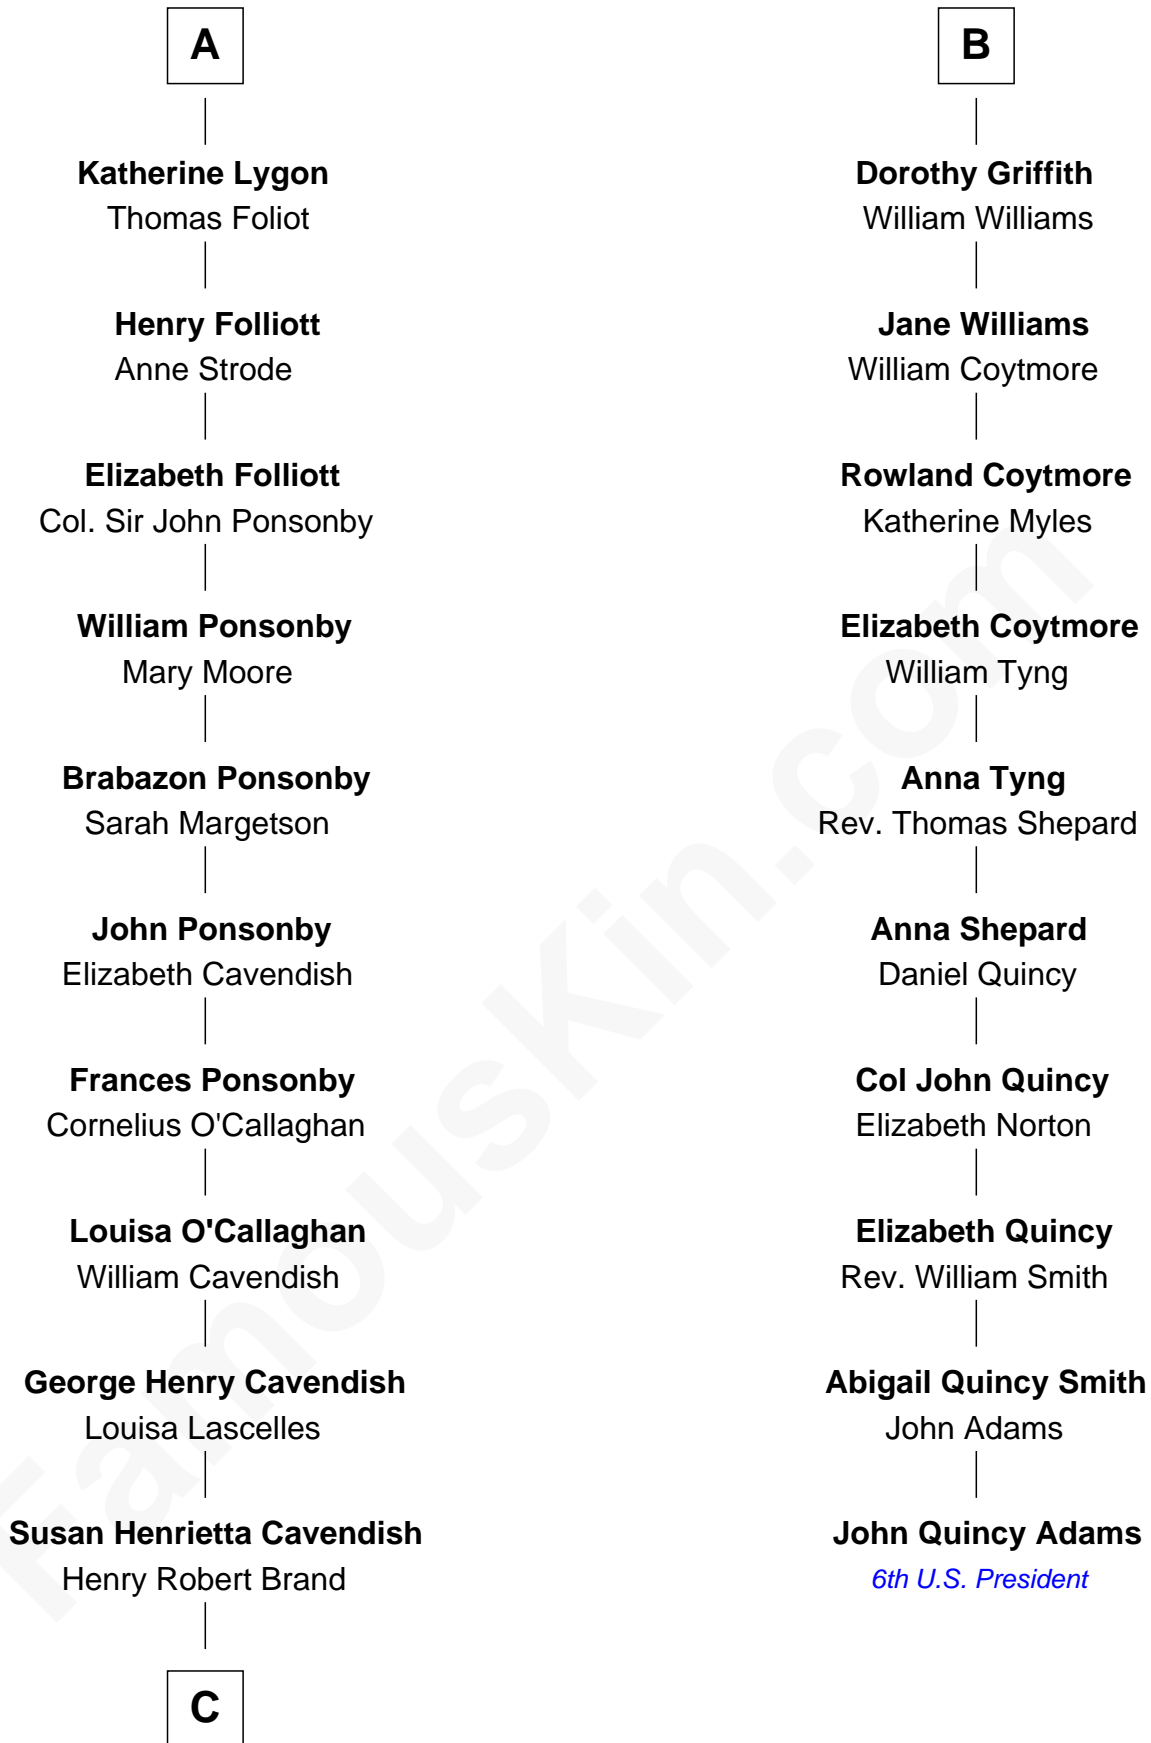

FamousKin.com Relationship Chart of

Sarah Ferguson

Duchess of York

16th cousin 4 times removed of

John Quincy Adams

6th U.S. President

Humphrey de Bohun

Elizabeth Plantagenet

Sir William de Bohun
Elizabeth de Badlesmere

Elizabeth de Bohun
Sir Richard Fitzalan

Elizabeth Fitzalan
Sir Thomas Mowbray

Isabel Mowbray
Sir James Berkeley

Maurice Berkeley
Isabel Mead

Anne Berkeley
Sir William Dennis

Eleanor Dennis
William Lygon

A

Sir William de Bohun
Elizabeth de Badlesmere

Elizabeth de Bohun
Sir Richard Fitzalan

Elizabeth Fitzalan
Sir Robert Goushill

Joan Goushill
Sir Thomas Stanley

Margaret Stanley
Sir William Troutbeck

Joan Troutbeck
Sir William Griffith

Sir William Griffith
Jane Stradling

B

C

Margaret Brand

Algernon Francis Holford Ferguson

Andrew Henry Ferguson

Marian Louisa Montagu-Douglas-Scott