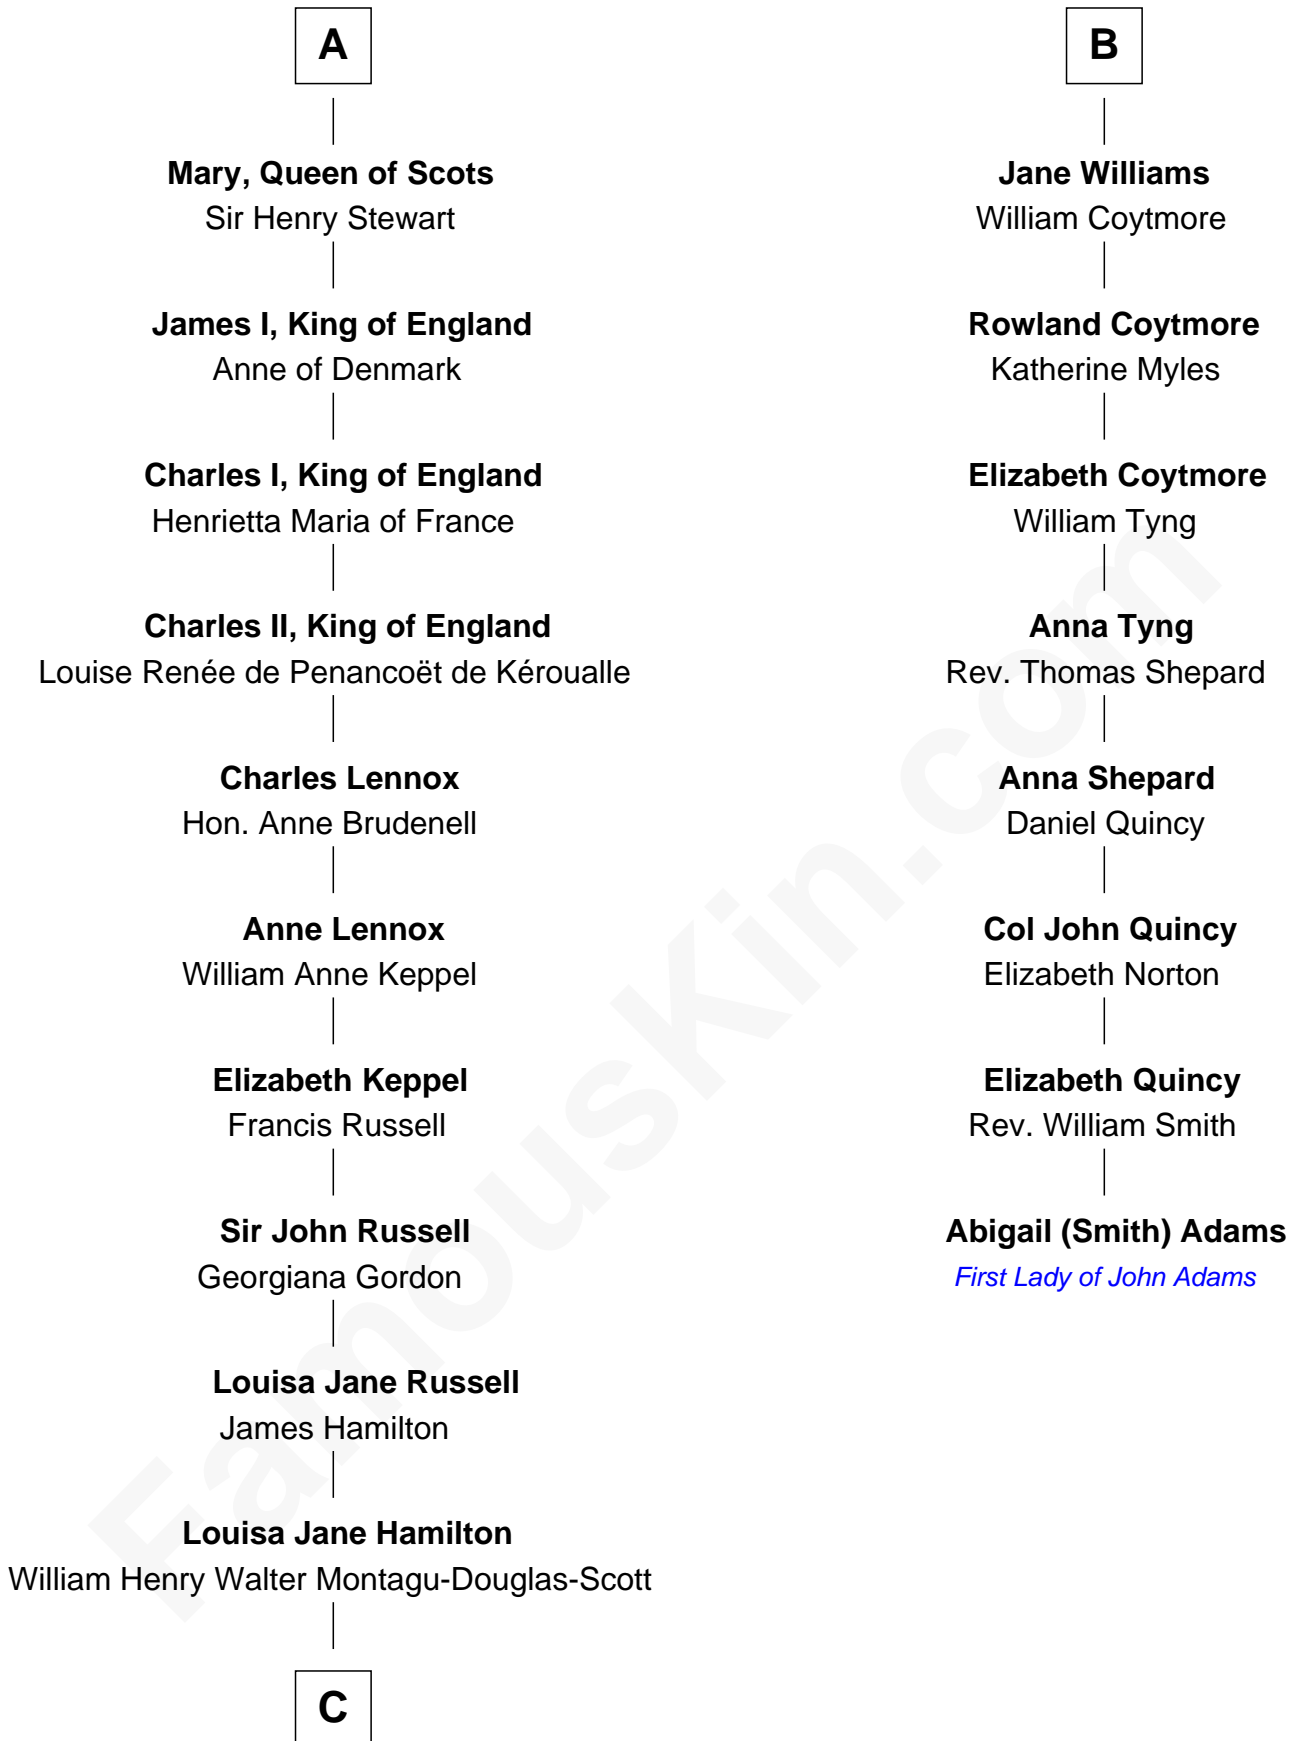

FamousKin.com
Relationship Chart of
Sarah Ferguson
Duchess of York

14th cousin 6 times removed of

Abigail (Smith) Adams
First Lady of President John Adams

Goronwy ap Ednyfed

C

Herbert Andrew Montagu-Douglas-Scott

Marie Josephine Edwards

Marian Louisa Montagu-Douglas-Scott

Andrew Henry Ferguson

Ronald Ivor Ferguson

Susan Mary Wright

Sarah Ferguson

Duchess of York

FamousKin.com