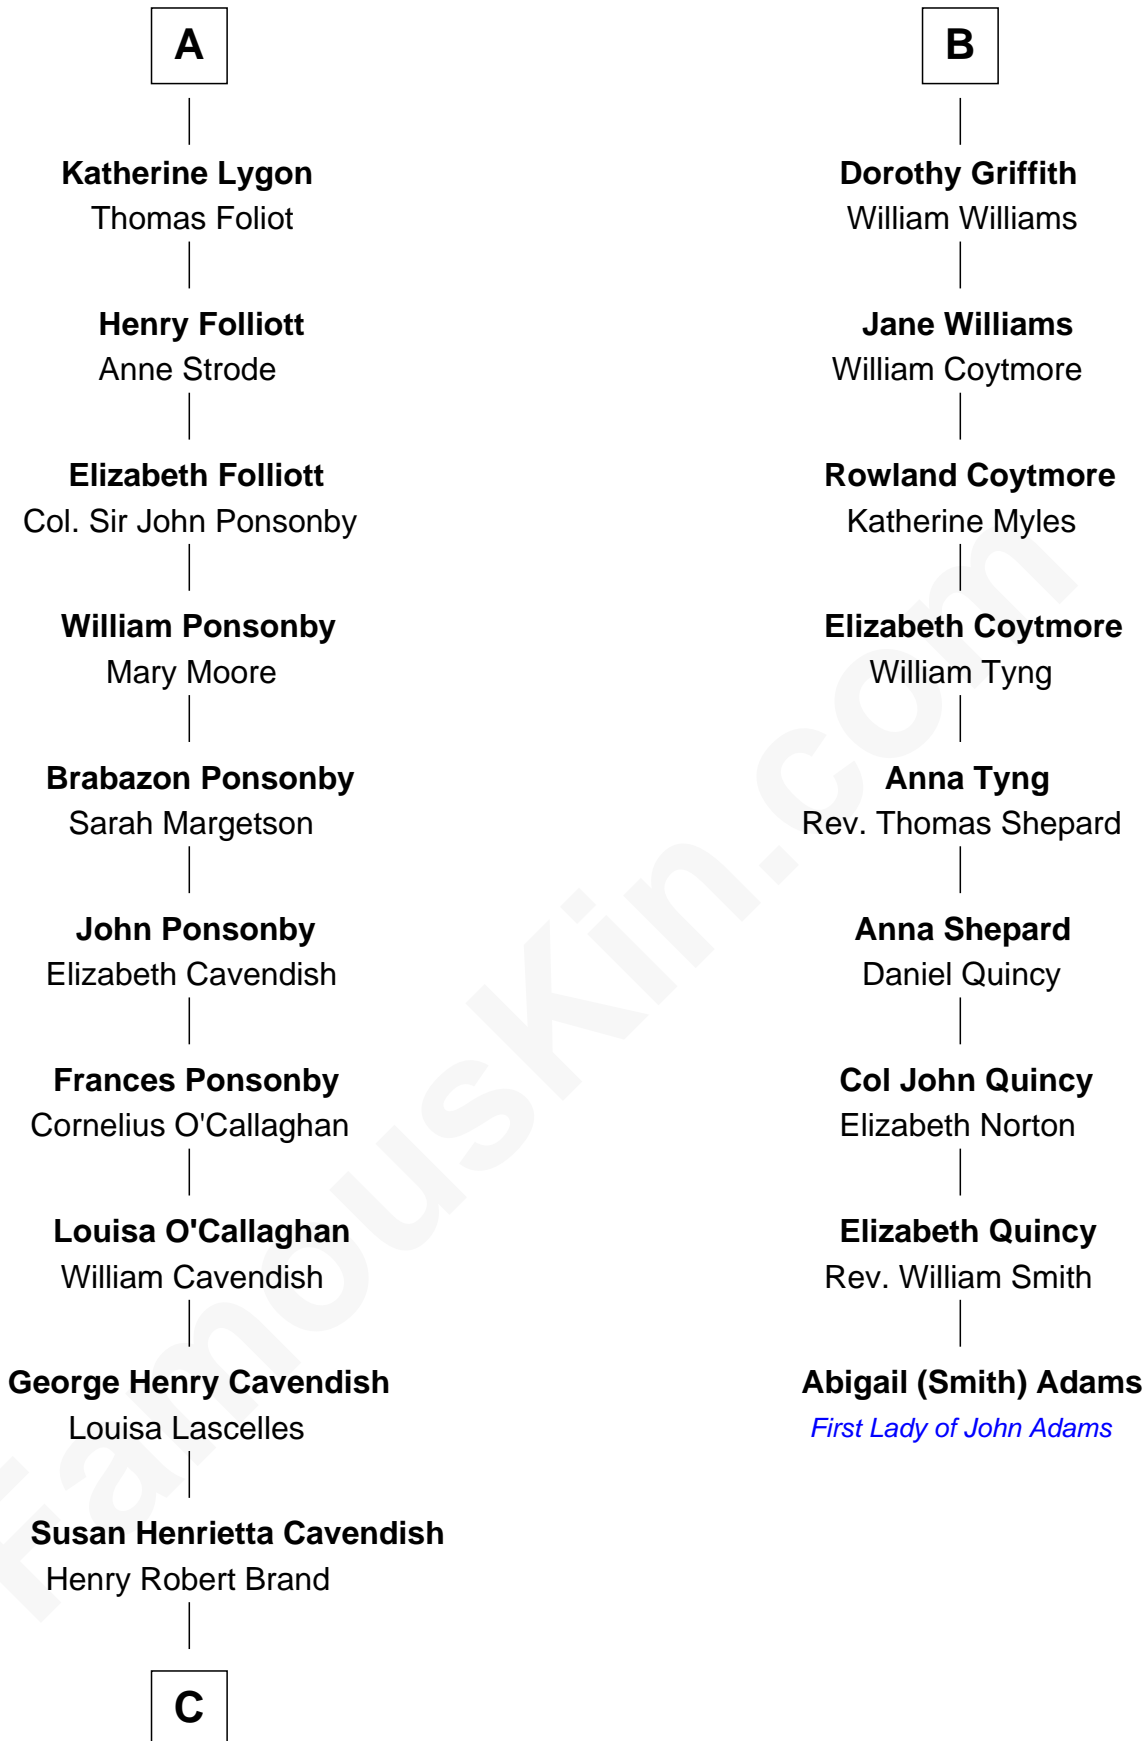

FamousKin.com Relationship Chart of

Sarah Ferguson

Duchess of York

15th cousin 5 times removed of

Abigail (Smith) Adams

First Lady of President John Adams

Edmund Fitzalan

Alice de Warenne

Richard Fitzalan
Eleanor Plantagenet

Sir Richard Fitzalan
Elizabeth de Bohun

Elizabeth Fitzalan
Sir Thomas Mowbray

Isabel Mowbray
Sir James Berkeley

Maurice Berkeley
Isabel Mead

Anne Berkeley
Sir William Dennis

Eleanor Dennis
William Lygon

A

Richard Fitzalan
Eleanor Plantagenet

Sir Richard Fitzalan
Elizabeth de Bohun

Elizabeth Fitzalan
Sir Robert Goushill

Joan Goushill
Sir Thomas Stanley

Margaret Stanley
Sir William Troutbeck

Joan Troutbeck
Sir William Griffith

Sir William Griffith
Jane Stradling

B

C

—
Margaret Brand

Algernon Francis Holford Ferguson

—
Andrew Henry Ferguson

Marian Louisa Montagu-Douglas-Scott