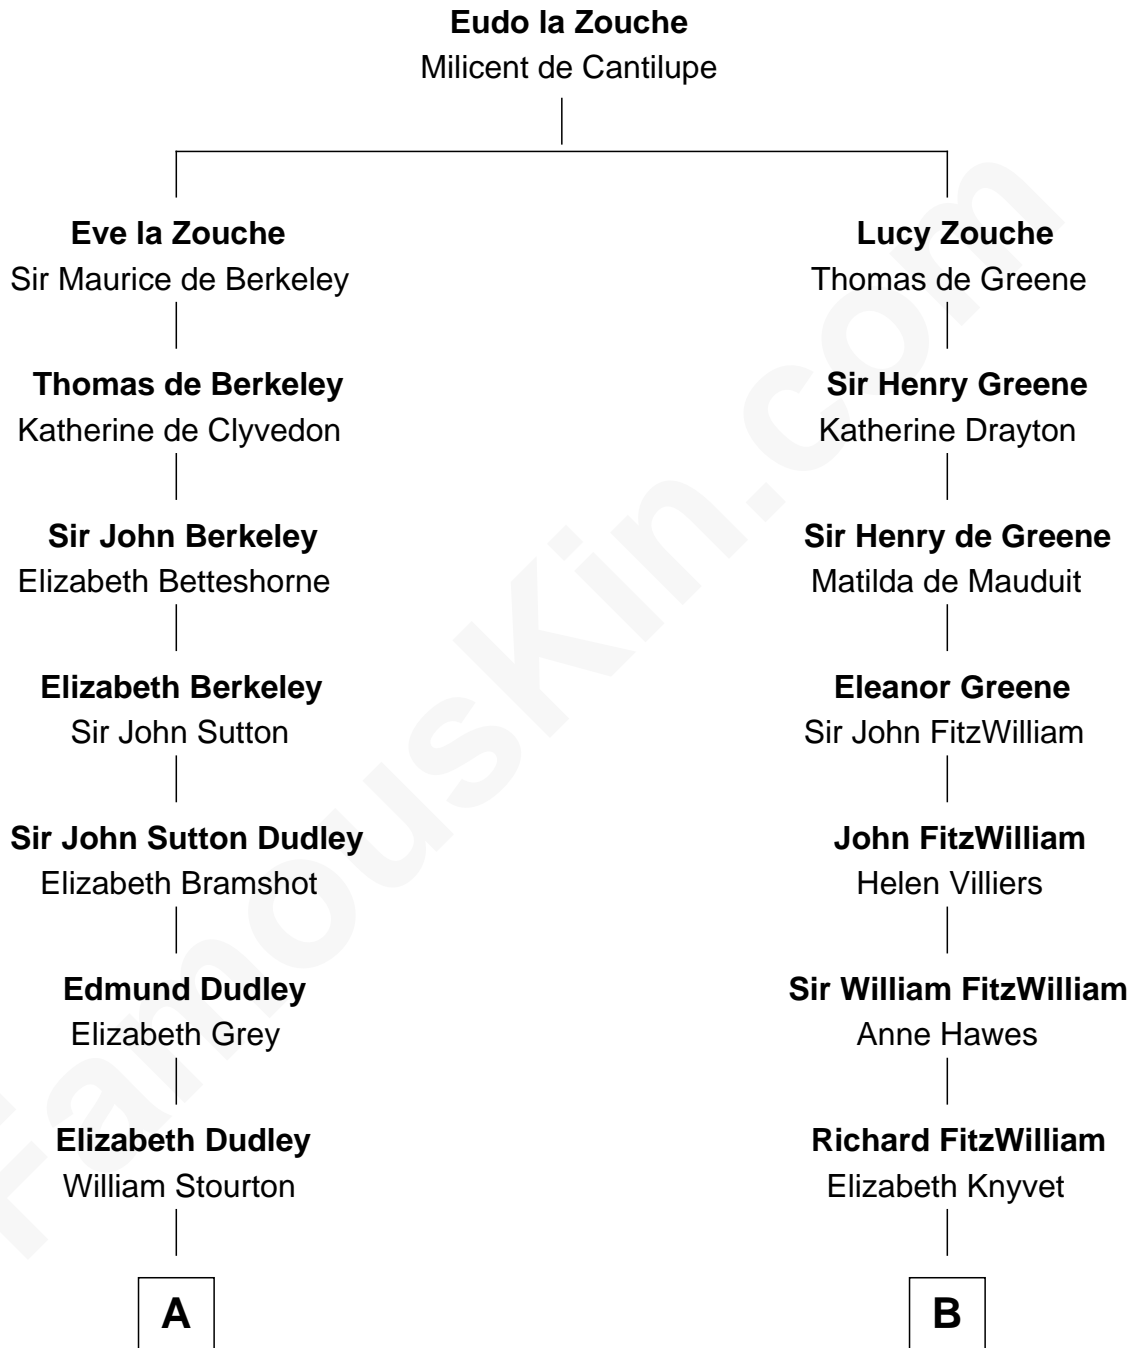

**FamousKin.com**  
**Relationship Chart of**  
**Sarah Ferguson**  
*Duchess of York*

14th cousin 7 times removed of

**Abigail (Smith) Adams**  
*First Lady of President John Adams*

**C**

**Louisa Jane Hamilton**

William Henry Walter Montagu-Douglas-Scott

**Herbert Andrew Montagu-Douglas-Scott**

Marie Josephine Edwards

**Marian Louisa Montagu-Douglas-Scott**

Andrew Henry Ferguson

**Ronald Ivor Ferguson**

Susan Mary Wright

**Sarah Ferguson**

*Duchess of York*