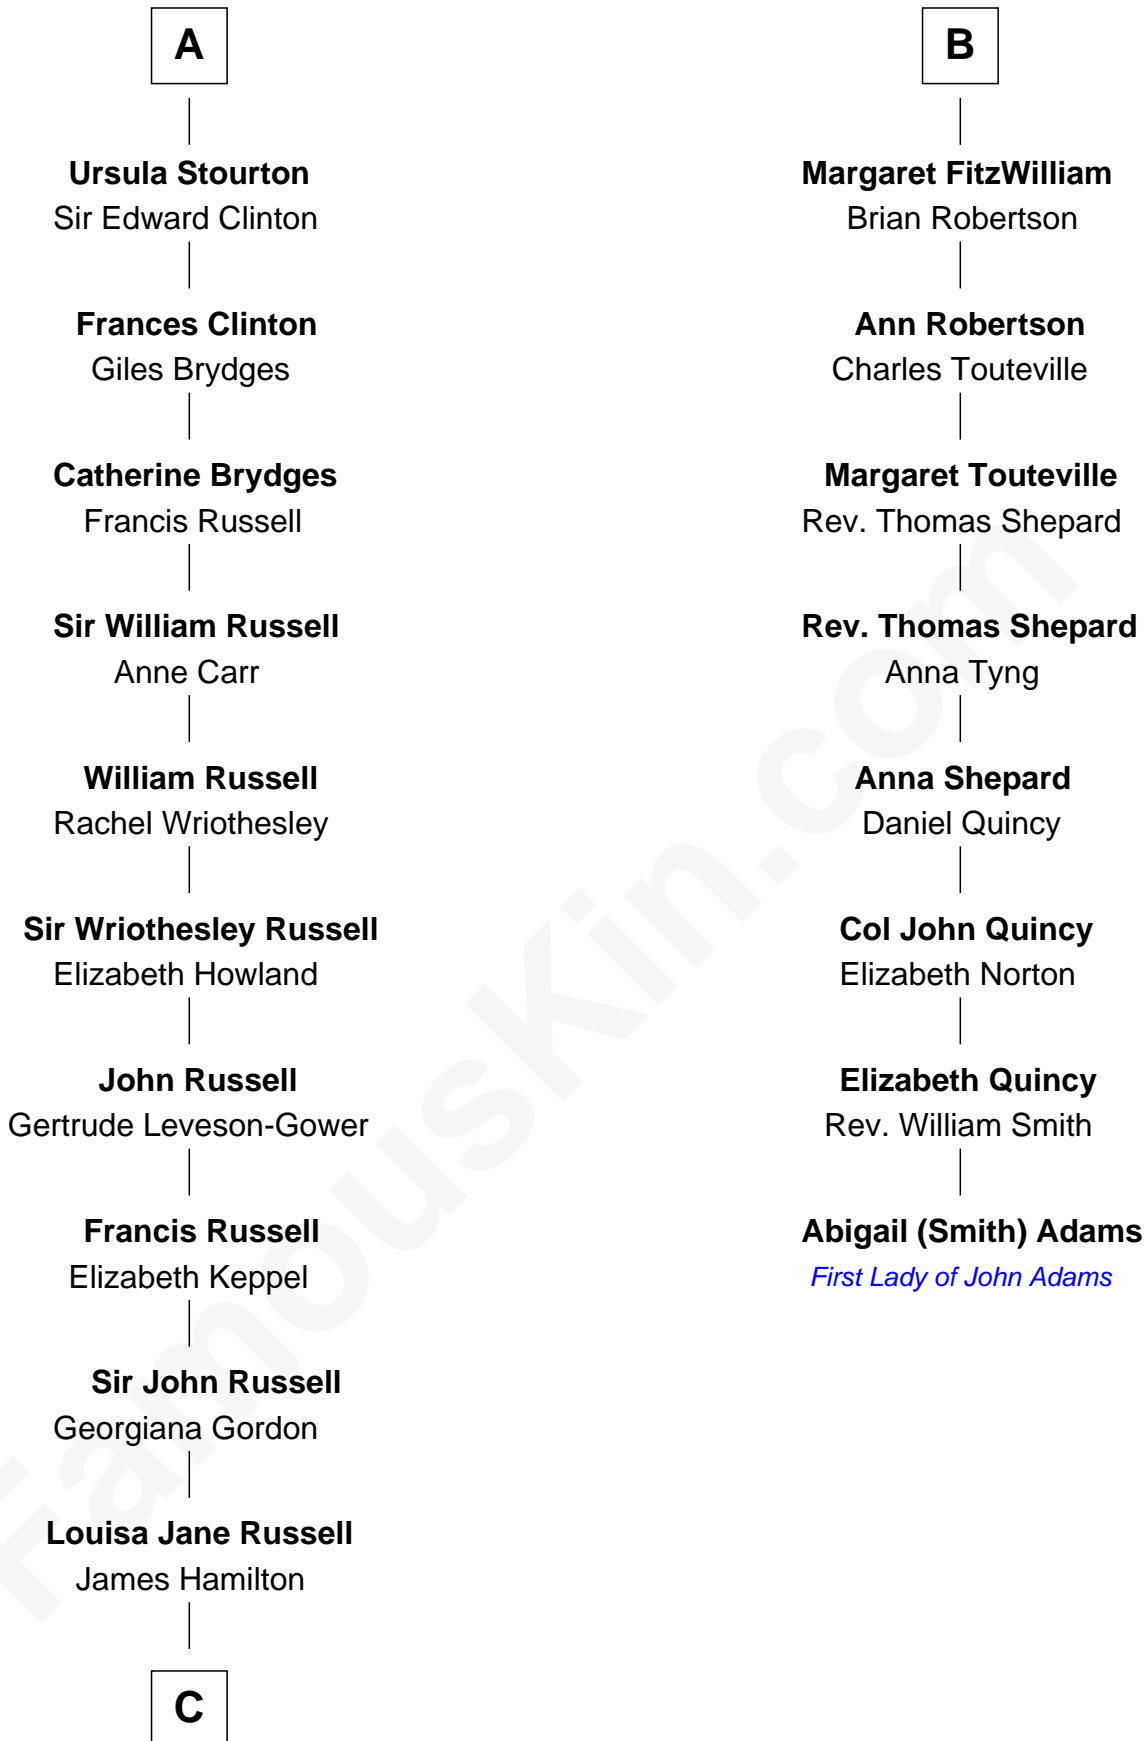

**FamousKin.com**  
**Relationship Chart of**  
**Sarah Ferguson**  
*Duchess of York*

14th cousin 7 times removed of

**Abigail (Smith) Adams**  
*First Lady of President John Adams*

**C**

**Louisa Jane Hamilton**

William Henry Walter Montagu-Douglas-Scott

**Herbert Andrew Montagu-Douglas-Scott**

Marie Josephine Edwards

**Marian Louisa Montagu-Douglas-Scott**

Andrew Henry Ferguson

**Ronald Ivor Ferguson**

Susan Mary Wright

**Sarah Ferguson**

*Duchess of York*