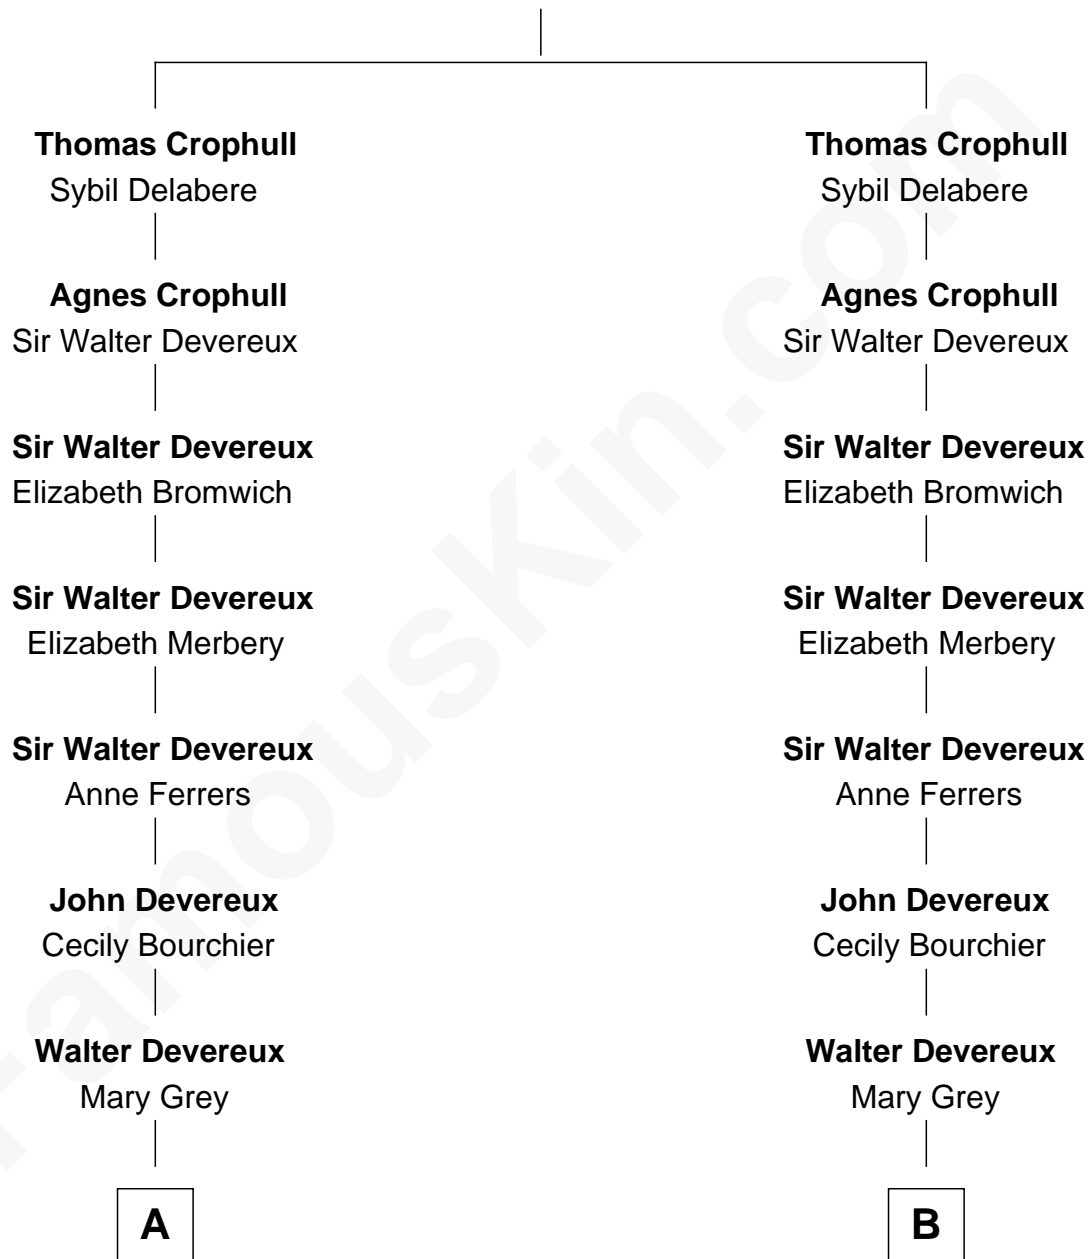

FamousKin.com Relationship Chart of

Sarah Ferguson

Duchess of York

17th cousin 4 times removed of

Charles Darwin

Theory of Evolution

Sir John Crophull

Margery de Verdun

C

Louisa Jane Hamilton

William Henry Walter Montagu-Douglas-Scott

Herbert Andrew Montagu-Douglas-Scott

Marie Josephine Edwards

Marian Louisa Montagu-Douglas-Scott

Andrew Henry Ferguson

Ronald Ivor Ferguson

Susan Mary Wright

Sarah Ferguson

Duchess of York

Sarah Ferguson photo by [Norbert Aepli](#) (CC BY 3.0)