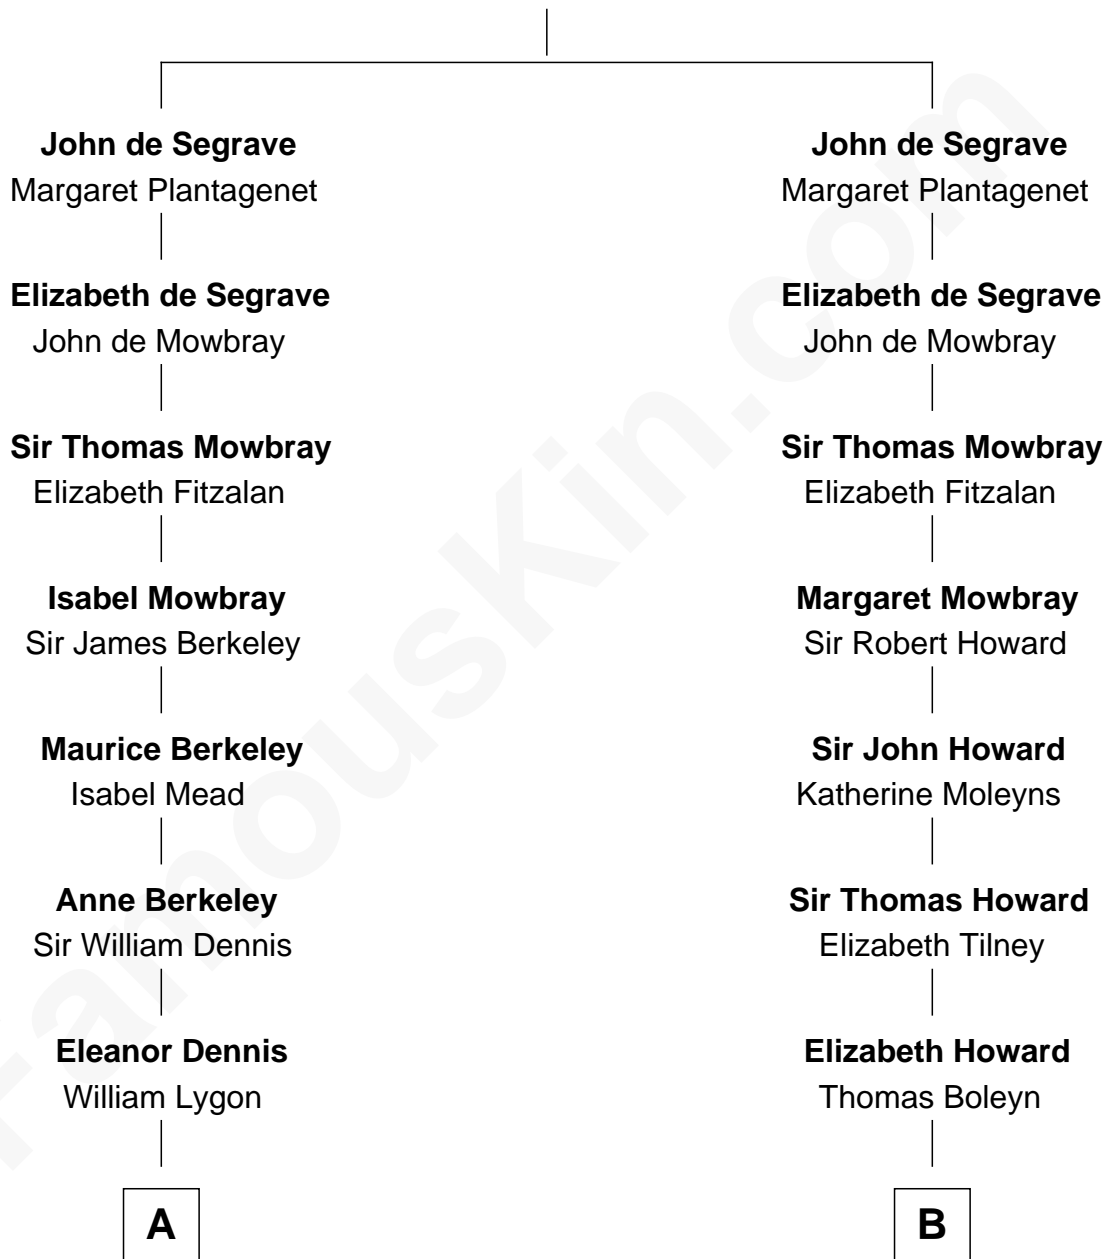

FamousKin.com

Relationship Chart of

Sarah Ferguson

Duchess of York

17th cousin 3 times removed of

Charles Darwin

Theory of Evolution

Stephen de Segrave

Alice de Arundel

C

—
Margaret Brand

Algernon Francis Holford Ferguson

—
Andrew Henry Ferguson

Marian Louisa Montagu-Douglas-Scott

—
Ronald Ivor Ferguson

Susan Mary Wright

—
Sarah Ferguson

Duchess of York

FamousKin.com