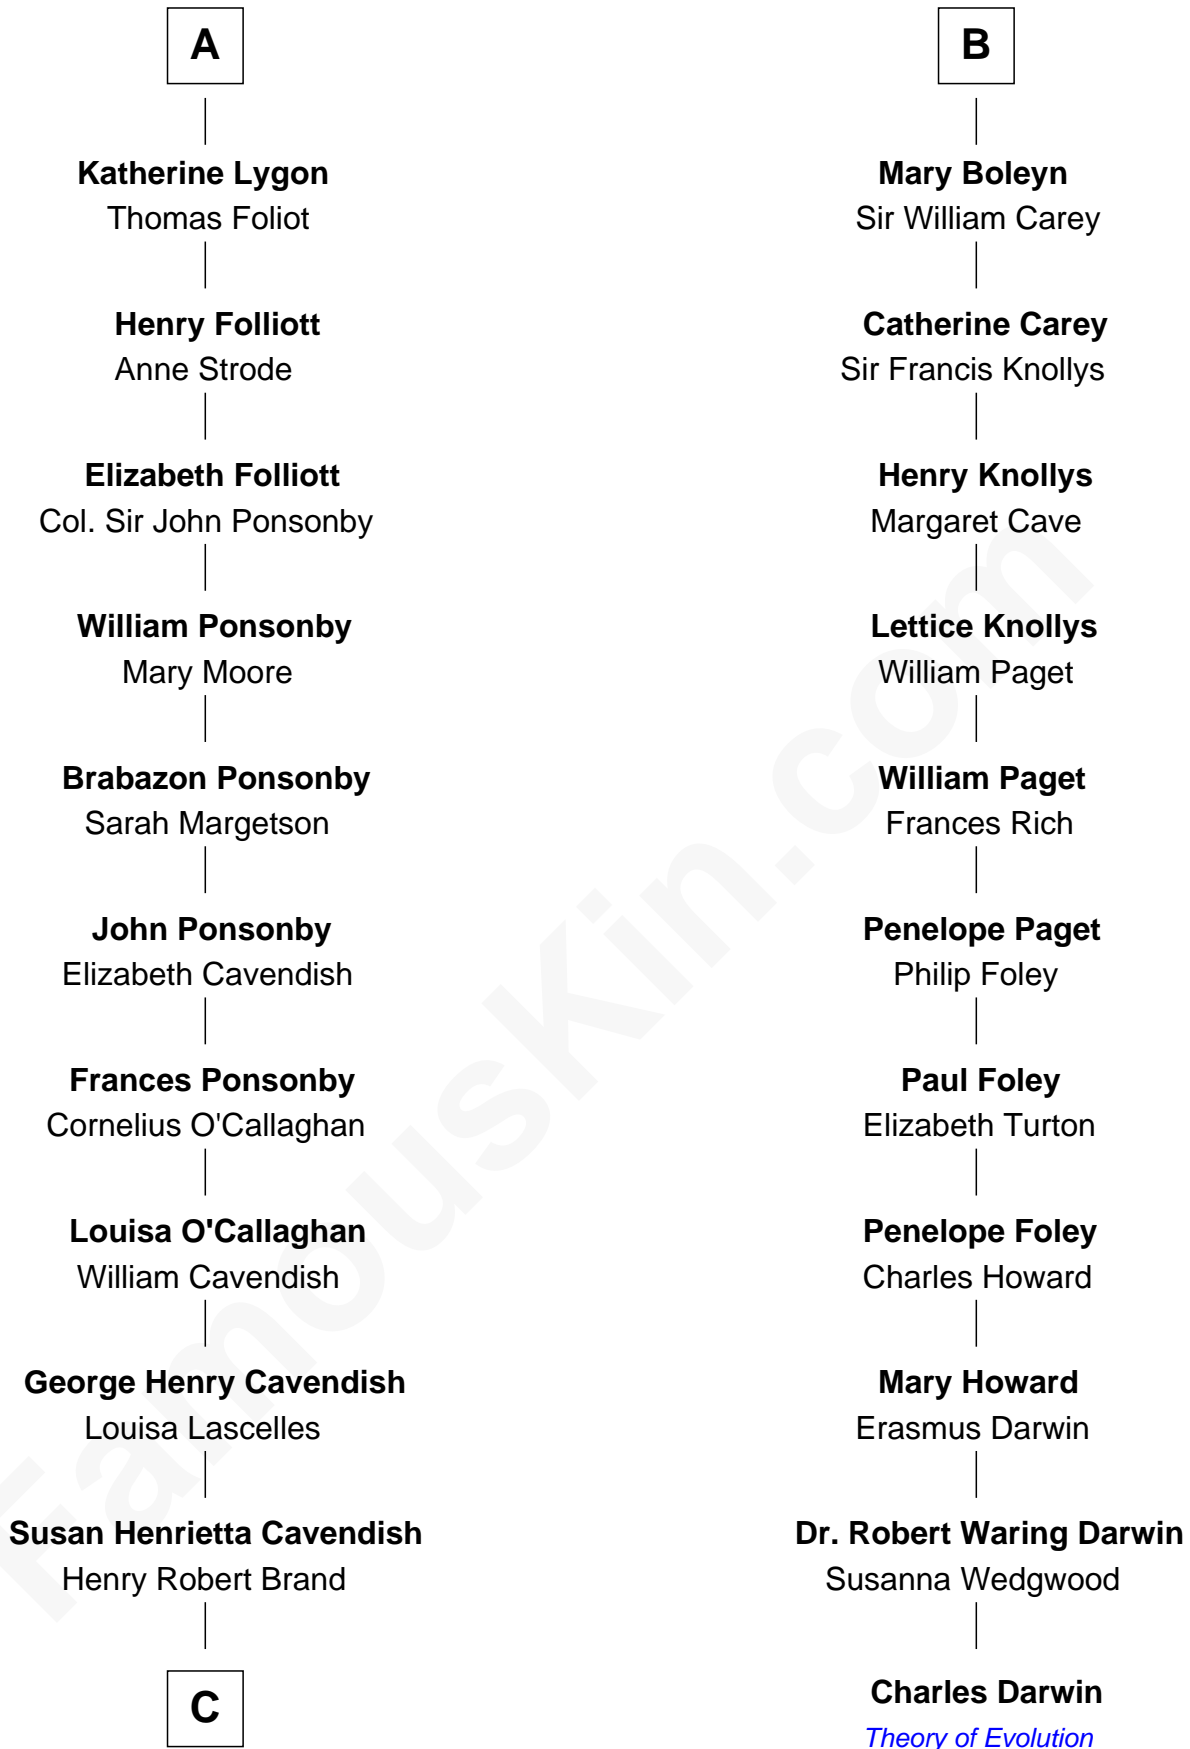

FamousKin.com

Relationship Chart of

Sarah Ferguson

Duchess of York

17th cousin 3 times removed of

Charles Darwin

Theory of Evolution

Stephen de Segrave

Alice de Arundel

C

—
Margaret Brand

Algernon Francis Holford Ferguson

—
Andrew Henry Ferguson

Marian Louisa Montagu-Douglas-Scott

—
Ronald Ivor Ferguson

Susan Mary Wright