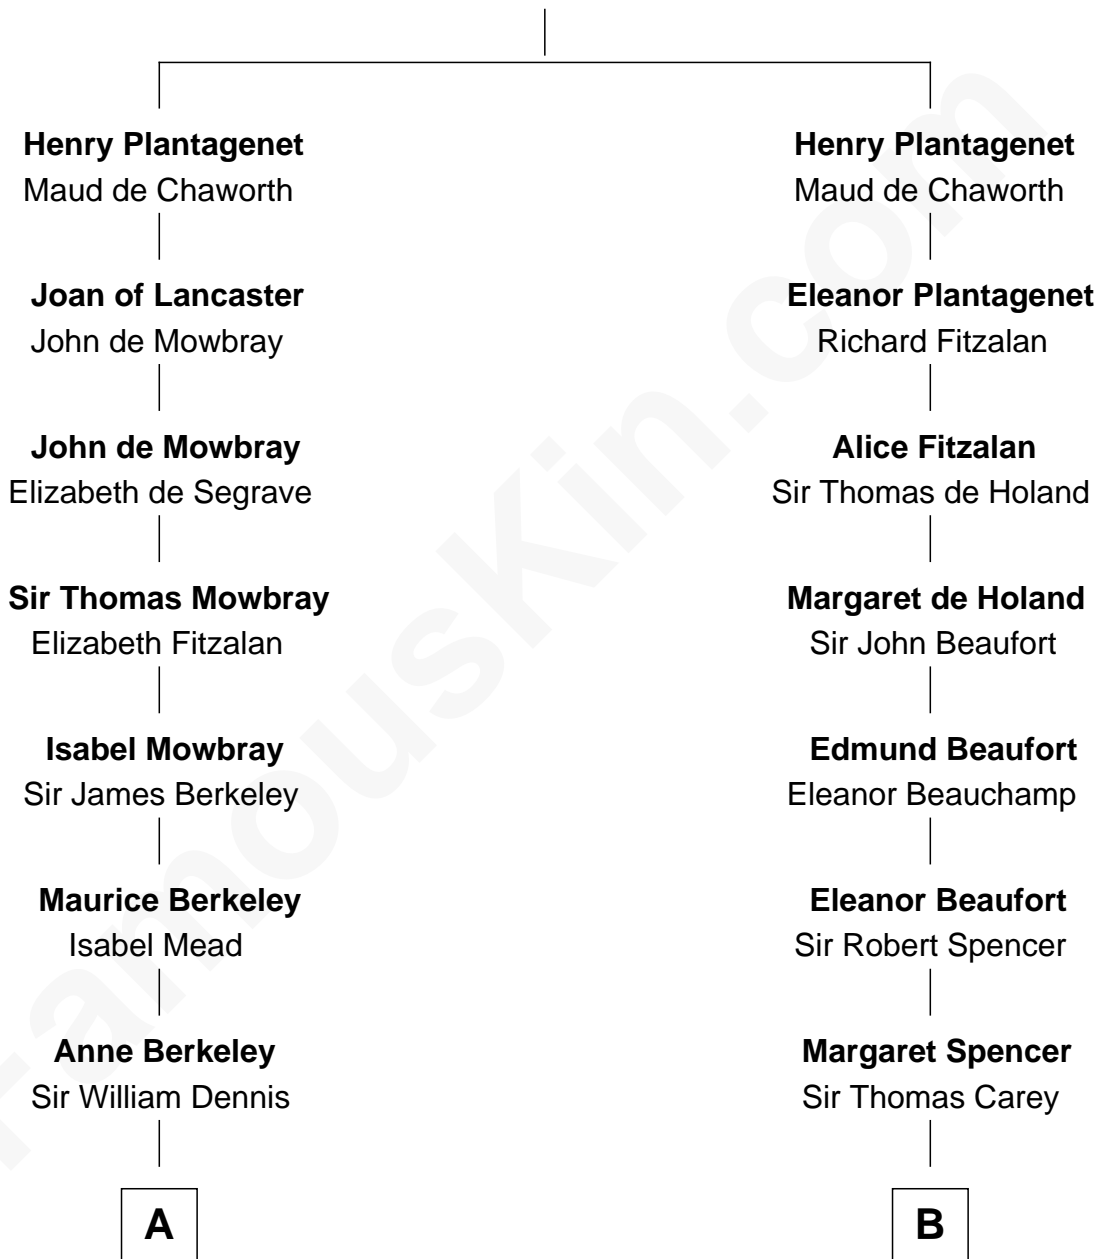

FamousKin.com Relationship Chart of

Sarah Ferguson

Duchess of York

17th cousin 4 times removed of

Charles Darwin

Theory of Evolution

Edmund Plantagenet

Blanche of Artois

C

—
Susan Henrietta Cavendish

Henry Robert Brand

—
Margaret Brand

Algernon Francis Holford Ferguson

—
Andrew Henry Ferguson

Marian Louisa Montagu-Douglas-Scott

—
Ronald Ivor Ferguson

Susan Mary Wright

—
Sarah Ferguson

Duchess of York

FamousKin.com