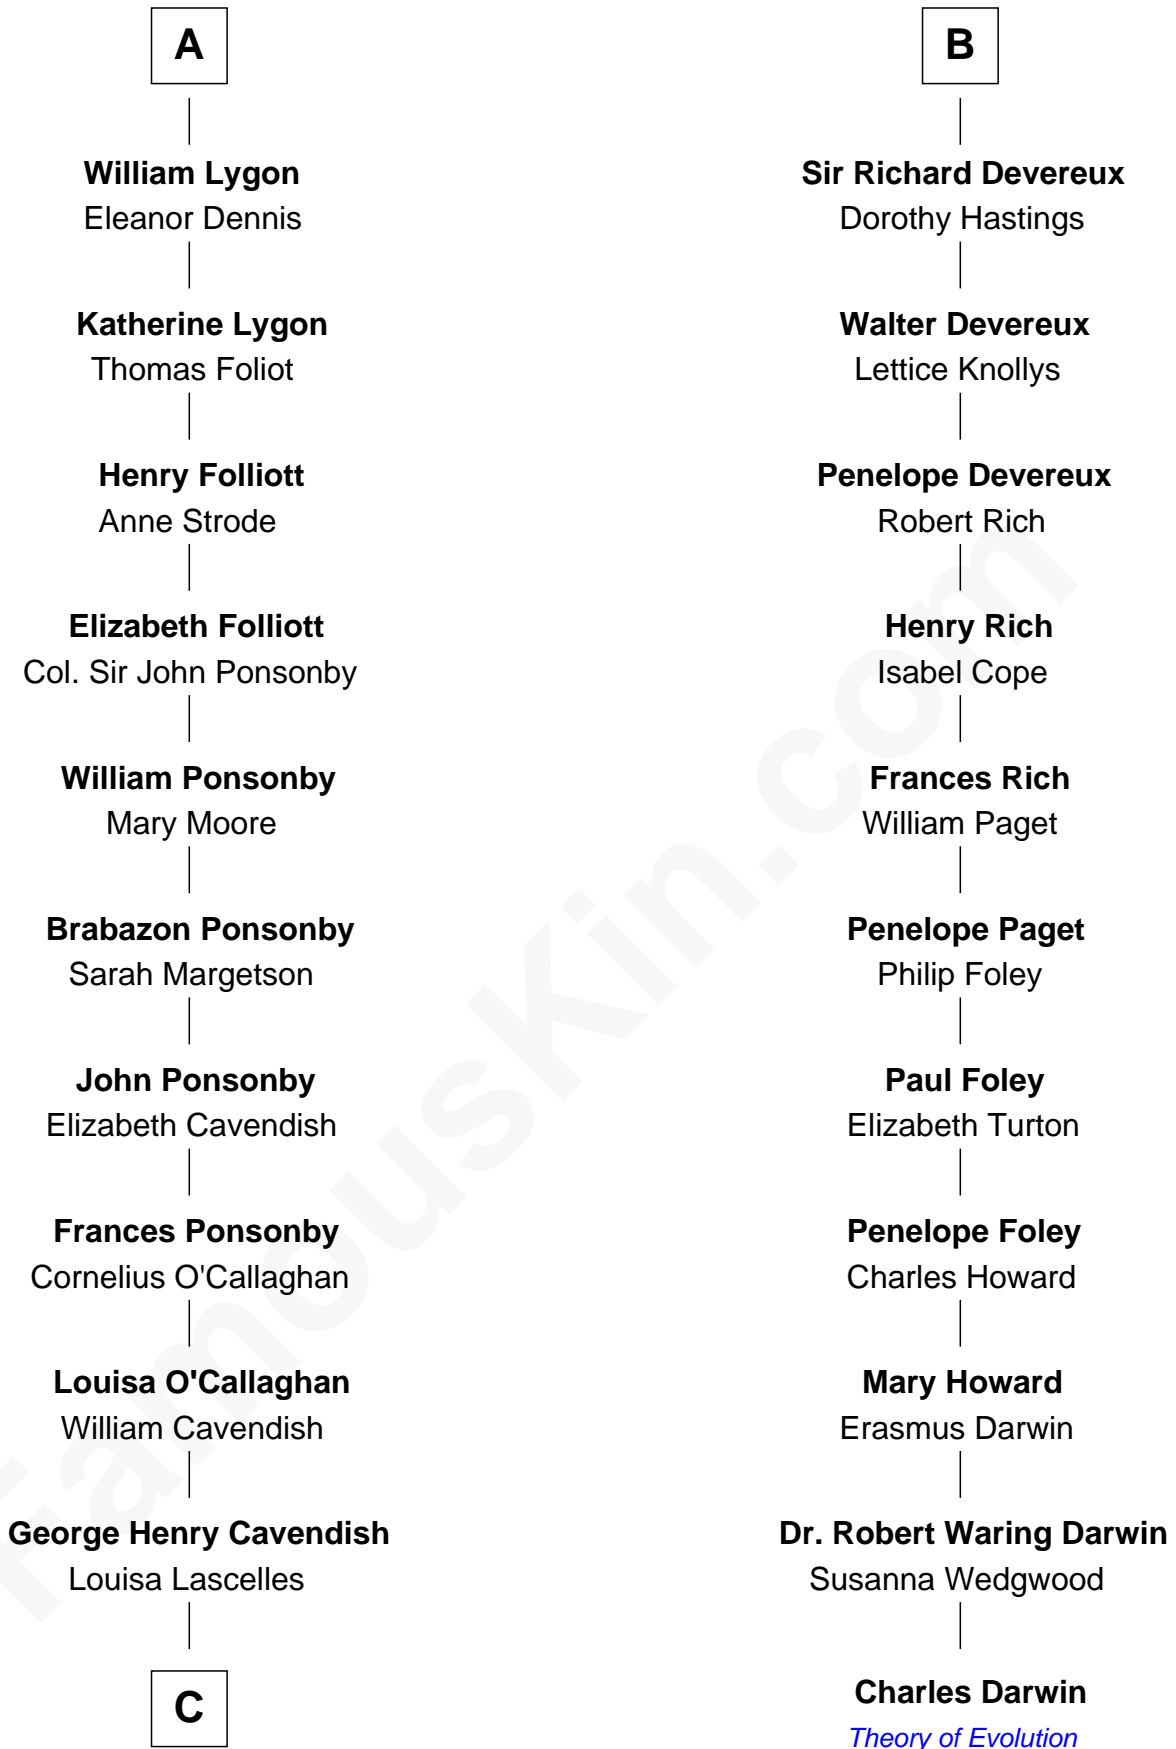

# FamousKin.com Relationship Chart of

**Sarah Ferguson**

*Duchess of York*

17th cousin 4 times removed of

**Charles Darwin**

*Theory of Evolution*

**Sir Edward le Despencer**

Anne de Ferrers

**C**

—  
**Susan Henrietta Cavendish**

Henry Robert Brand

—  
**Margaret Brand**

Algernon Francis Holford Ferguson

—  
**Andrew Henry Ferguson**

Marian Louisa Montagu-Douglas-Scott

—  
**Ronald Ivor Ferguson**

Susan Mary Wright

—  
**Sarah Ferguson**

*Duchess of York*

FamousKin.com