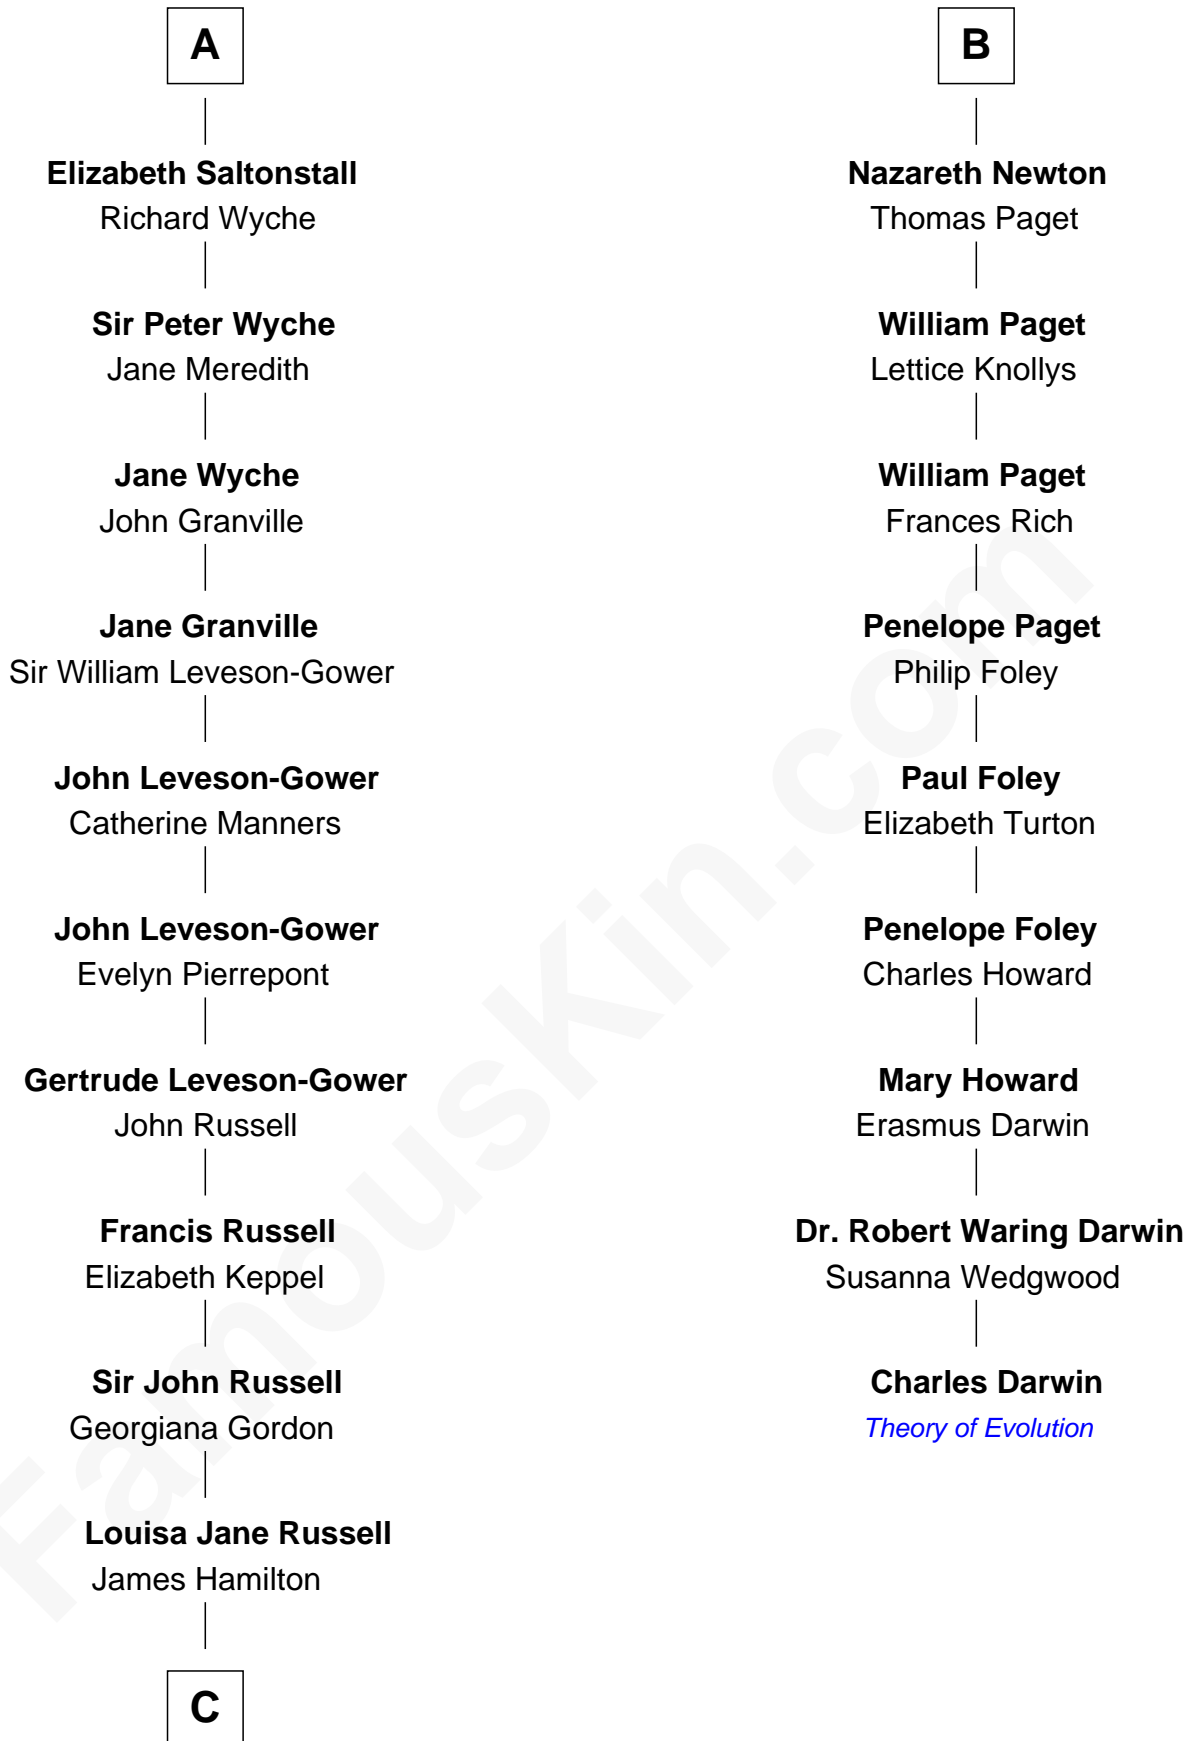

# FamousKin.com Relationship Chart of

**Sarah Ferguson**

*Duchess of York*

15th cousin 6 times removed of

**Charles Darwin**

*Theory of Evolution*

Alice Cox

**William Poyntz**

Elizabeth Shaw

**Sir Robert Poyntz**

Margaret Woodville

**Thomas Poyntz**

Ann Calva

**Sir Anthony Poyntz**

Elizabeth Huddesfield

**Susanna Poyntz**

Sir Richard Saltonstall

**Margaret Poyntz**

Sir John Newton

**A**

**B**

**C**

**Louisa Jane Hamilton**

William Henry Walter Montagu-Douglas-Scott

**Herbert Andrew Montagu-Douglas-Scott**

Marie Josephine Edwards

**Marian Louisa Montagu-Douglas-Scott**

Andrew Henry Ferguson

**Ronald Ivor Ferguson**