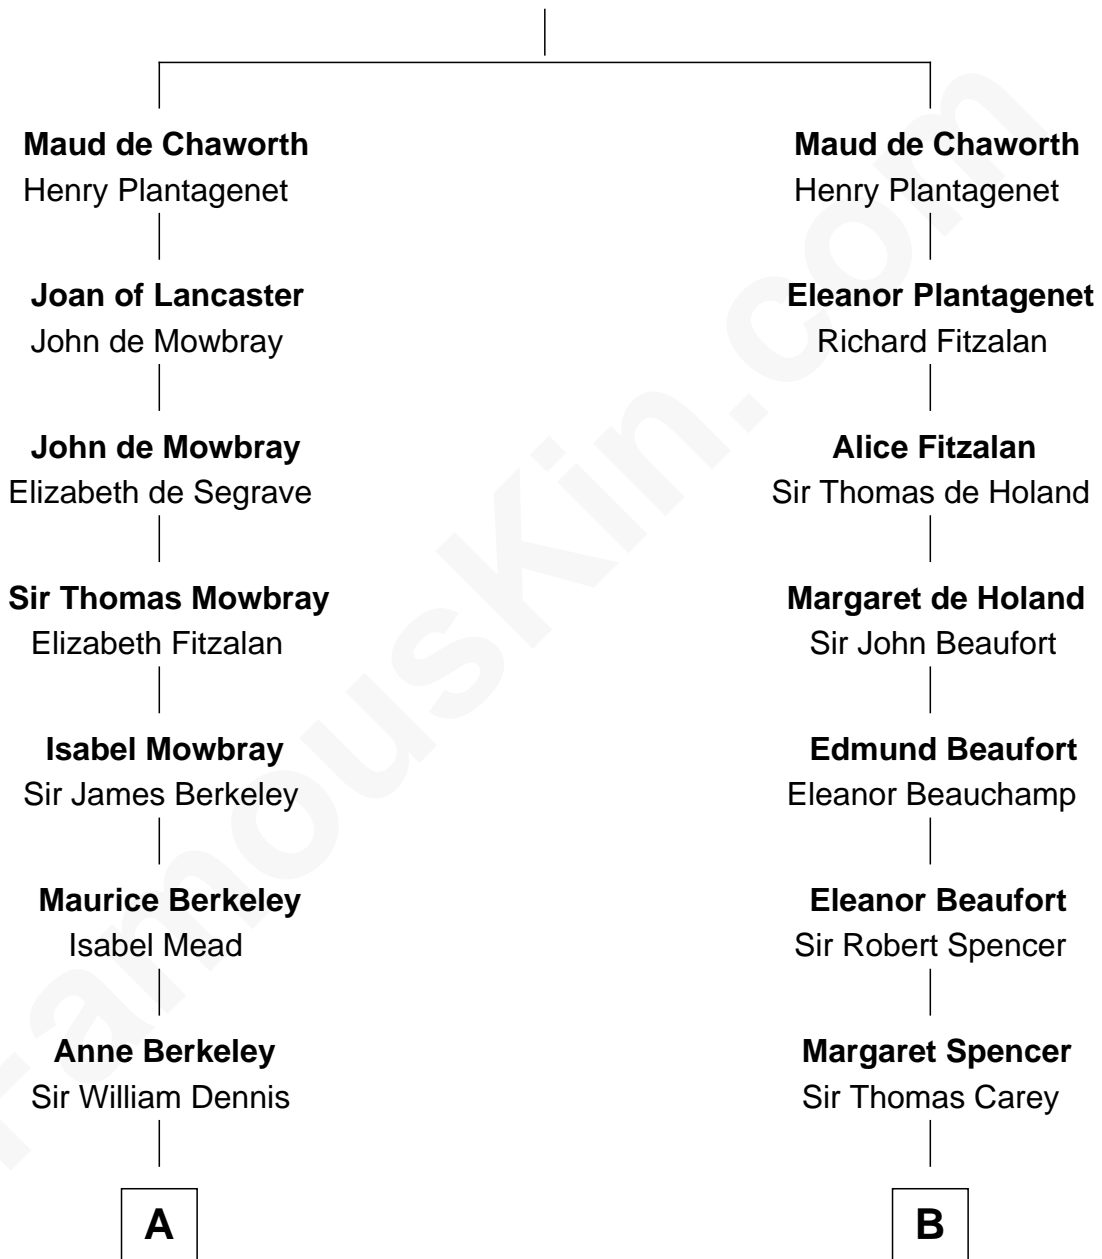

FamousKin.com Relationship Chart of

Sarah Ferguson

Duchess of York

17th cousin 4 times removed of

Charles Darwin

Theory of Evolution

Sir Patrick de Chaworth

Isabella de Beauchamp

C

—
Susan Henrietta Cavendish

Henry Robert Brand

—
Margaret Brand

Algernon Francis Holford Ferguson

—
Andrew Henry Ferguson

Marian Louisa Montagu-Douglas-Scott

—
Ronald Ivor Ferguson

Susan Mary Wright

—
Sarah Ferguson

Duchess of York

FamousKin.com