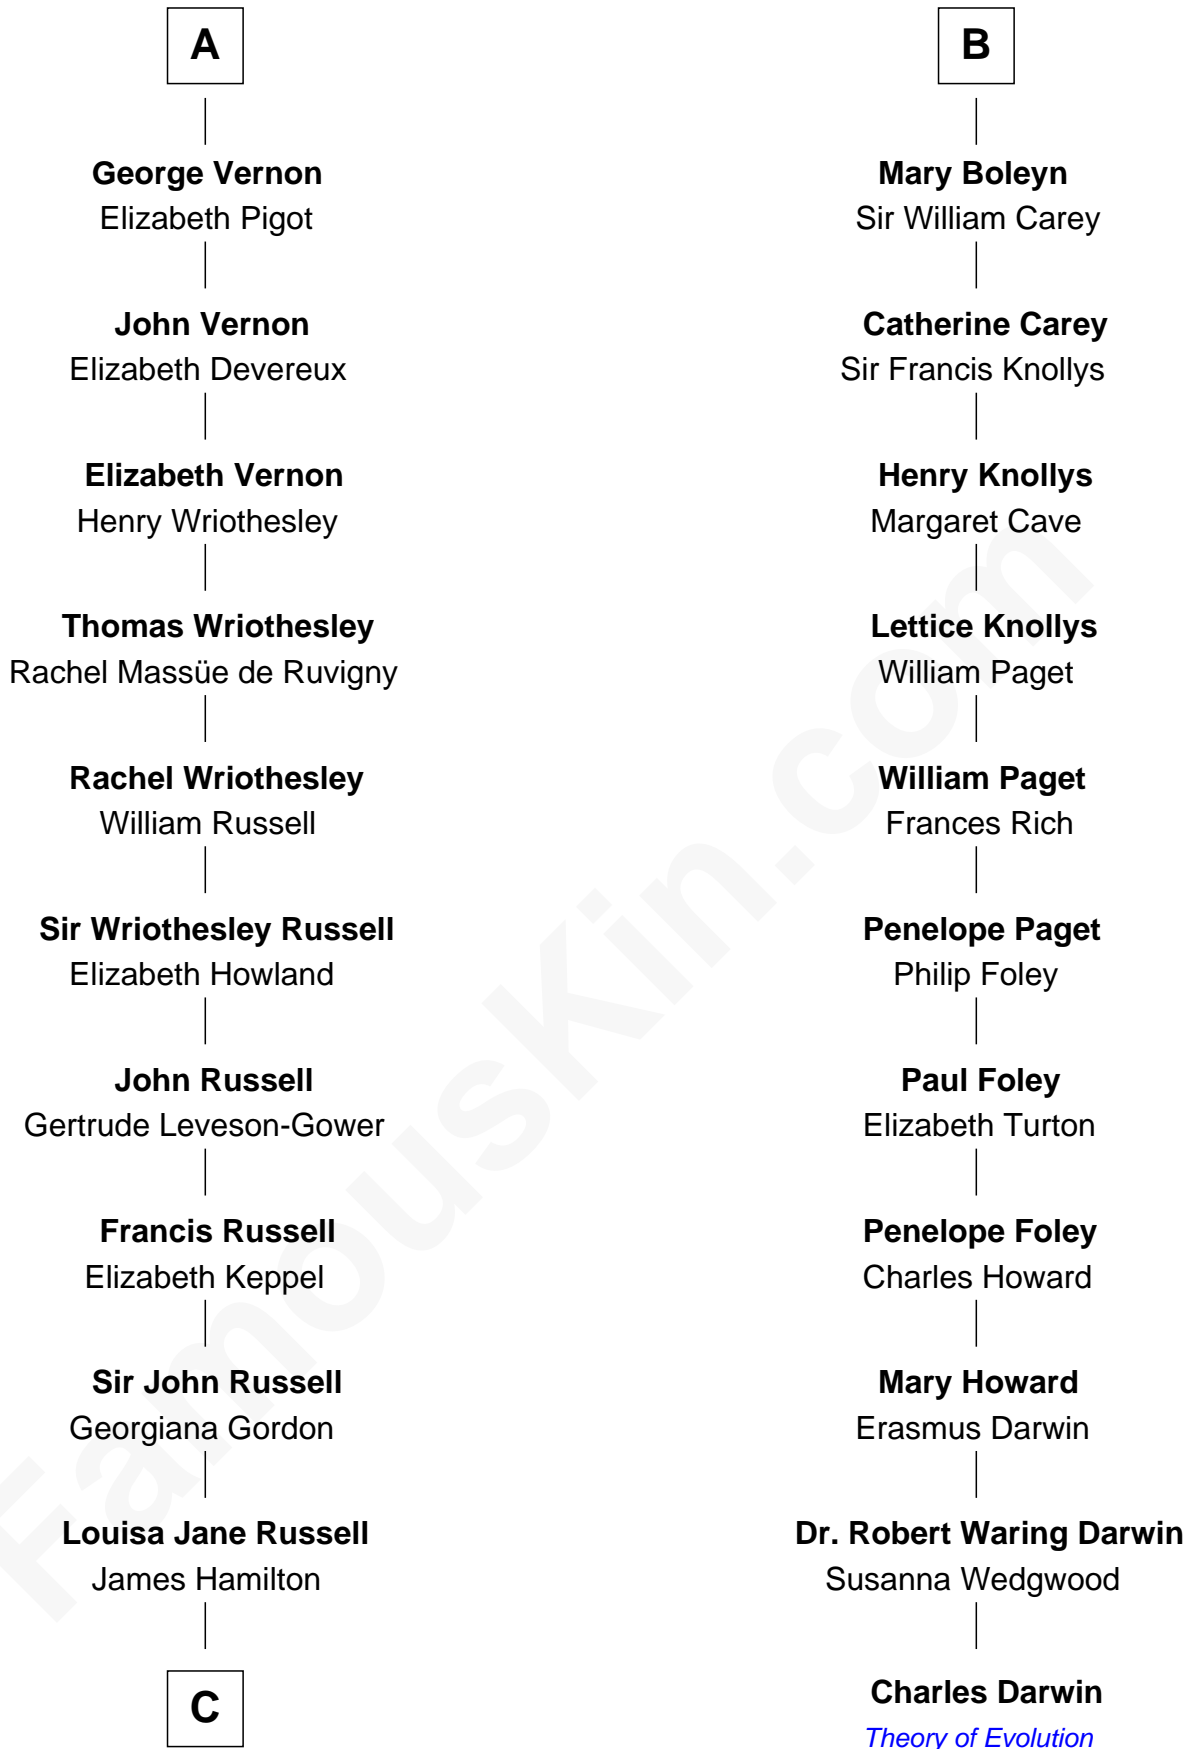

FamousKin.com Relationship Chart of

Sarah Ferguson

Duchess of York

17th cousin 4 times removed of

Charles Darwin

Theory of Evolution

William de Beauchamp

Maud FitzJohn

C

Louisa Jane Hamilton

William Henry Walter Montagu-Douglas-Scott

Herbert Andrew Montagu-Douglas-Scott

Marie Josephine Edwards

Marian Louisa Montagu-Douglas-Scott

Andrew Henry Ferguson

Ronald Ivor Ferguson

Susan Mary Wright

Sarah Ferguson

Duchess of York