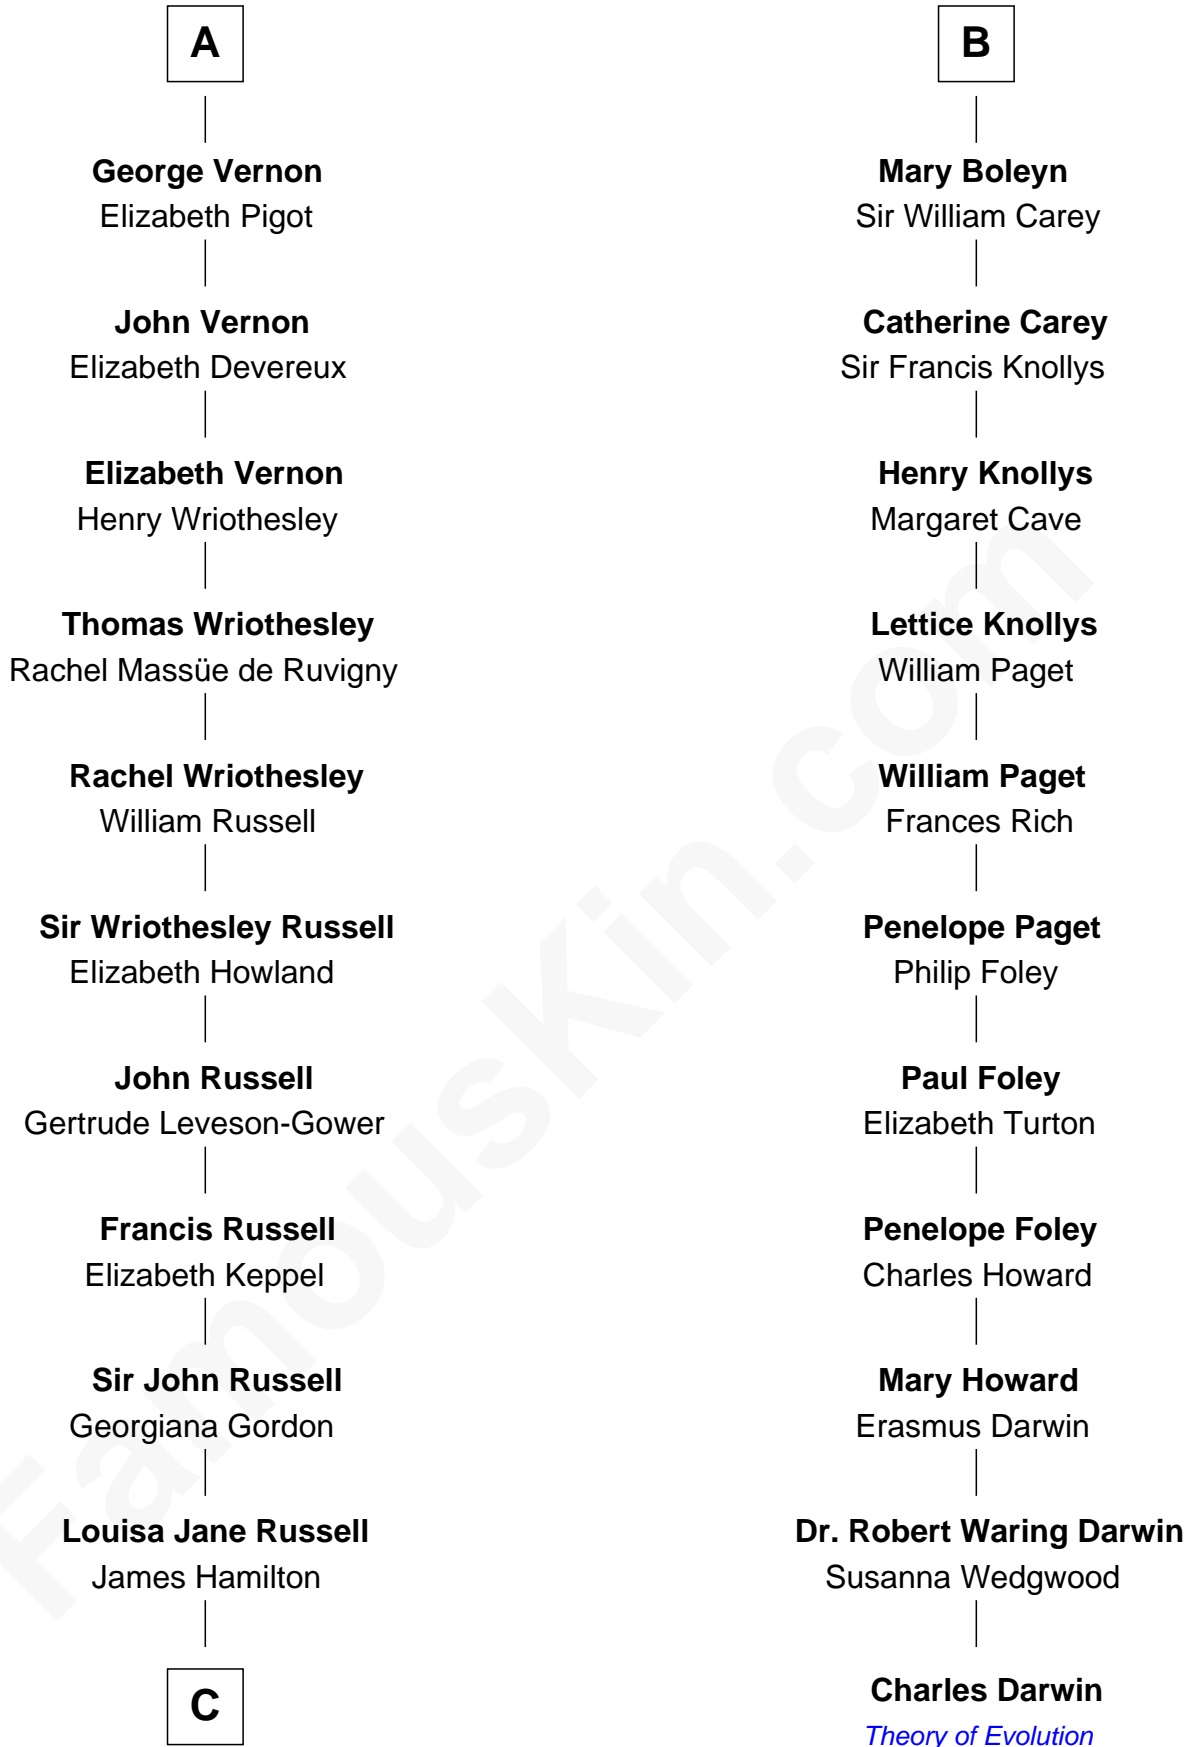

FamousKin.com Relationship Chart of

Sarah Ferguson

Duchess of York

17th cousin 4 times removed of

Charles Darwin

Theory of Evolution

William de Ros
Maude de Vaux

Sir William de Ros
Margery de Badlesmere

Maud de Roos
John de Welles

Anne de Welles
James Butler

James Butler
Joan Beauchamp

Elizabeth Butler
John Talbot

Ann Talbot
Sir Henry Vernon

Humphrey Vernon
Alice Ludlow

A

Sir William de Ros
Margery de Badlesmere

Maud de Roos
John de Welles

Anne de Welles
James Butler

James Butler
Joan Beauchamp

Sir Thomas Butler
Anne Hankeford

Margaret Butler
Sir William Boleyn

Thomas Boleyn
Elizabeth Howard

B

C

—
Louisa Jane Hamilton

William Henry Walter Montagu-Douglas-Scott

—
Herbert Andrew Montagu-Douglas-Scott

Marie Josephine Edwards

—
Marian Louisa Montagu-Douglas-Scott

Andrew Henry Ferguson

—
Ronald Ivor Ferguson