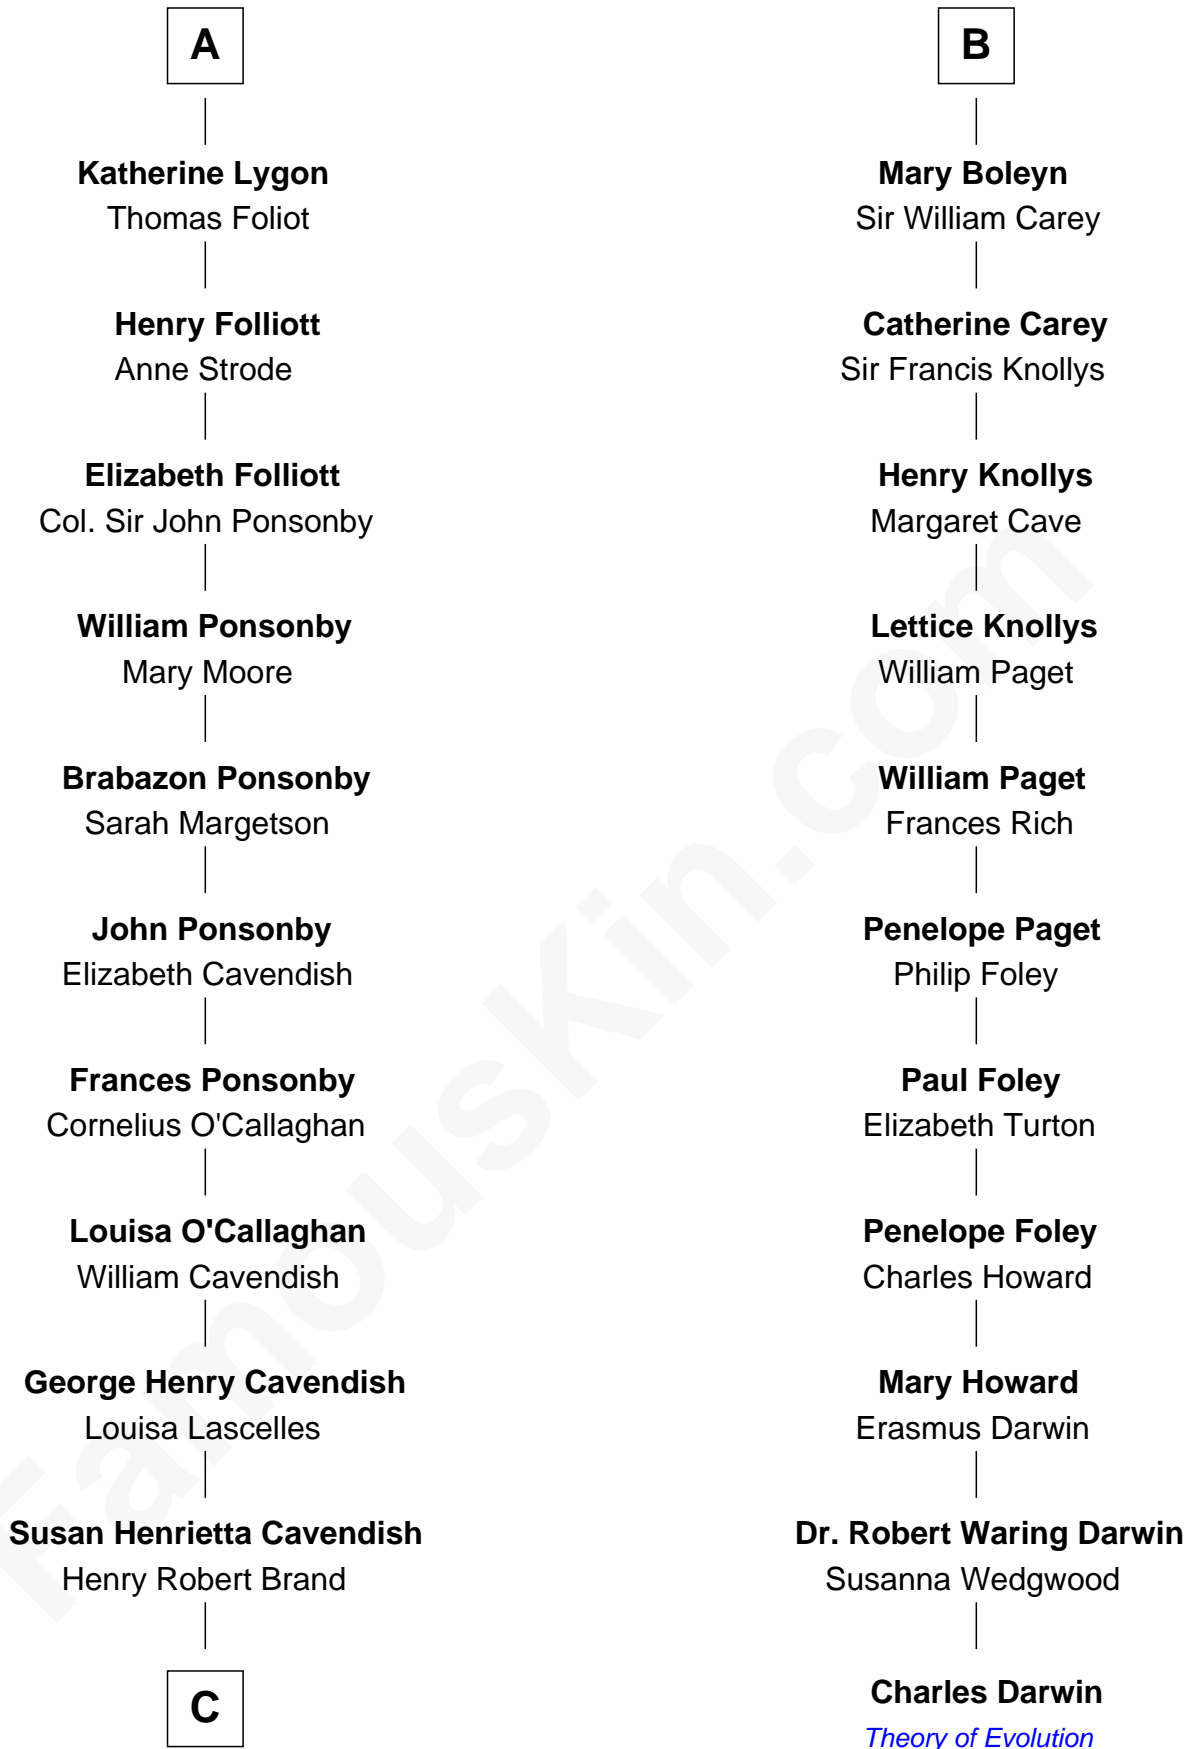

FamousKin.com Relationship Chart of

Sarah Ferguson

Duchess of York

17th cousin 3 times removed of

Charles Darwin

Theory of Evolution

Thomas of Brotherton

Alice de Hales

John de Segrave

Elizabeth de Segrave

John de Mowbray

Sir Thomas Mowbray

Elizabeth Fitzalan

Margaret Mowbray

Sir Robert Howard

Sir John Howard

Katherine Moleyns

Sir Thomas Howard

Elizabeth Tilney

Elizabeth Howard

Thomas Boleyn

B

C

—
Margaret Brand

Algernon Francis Holford Ferguson

—
Andrew Henry Ferguson

Marian Louisa Montagu-Douglas-Scott

—
Ronald Ivor Ferguson

Susan Mary Wright

—
Sarah Ferguson

Duchess of York

FamousKin.com