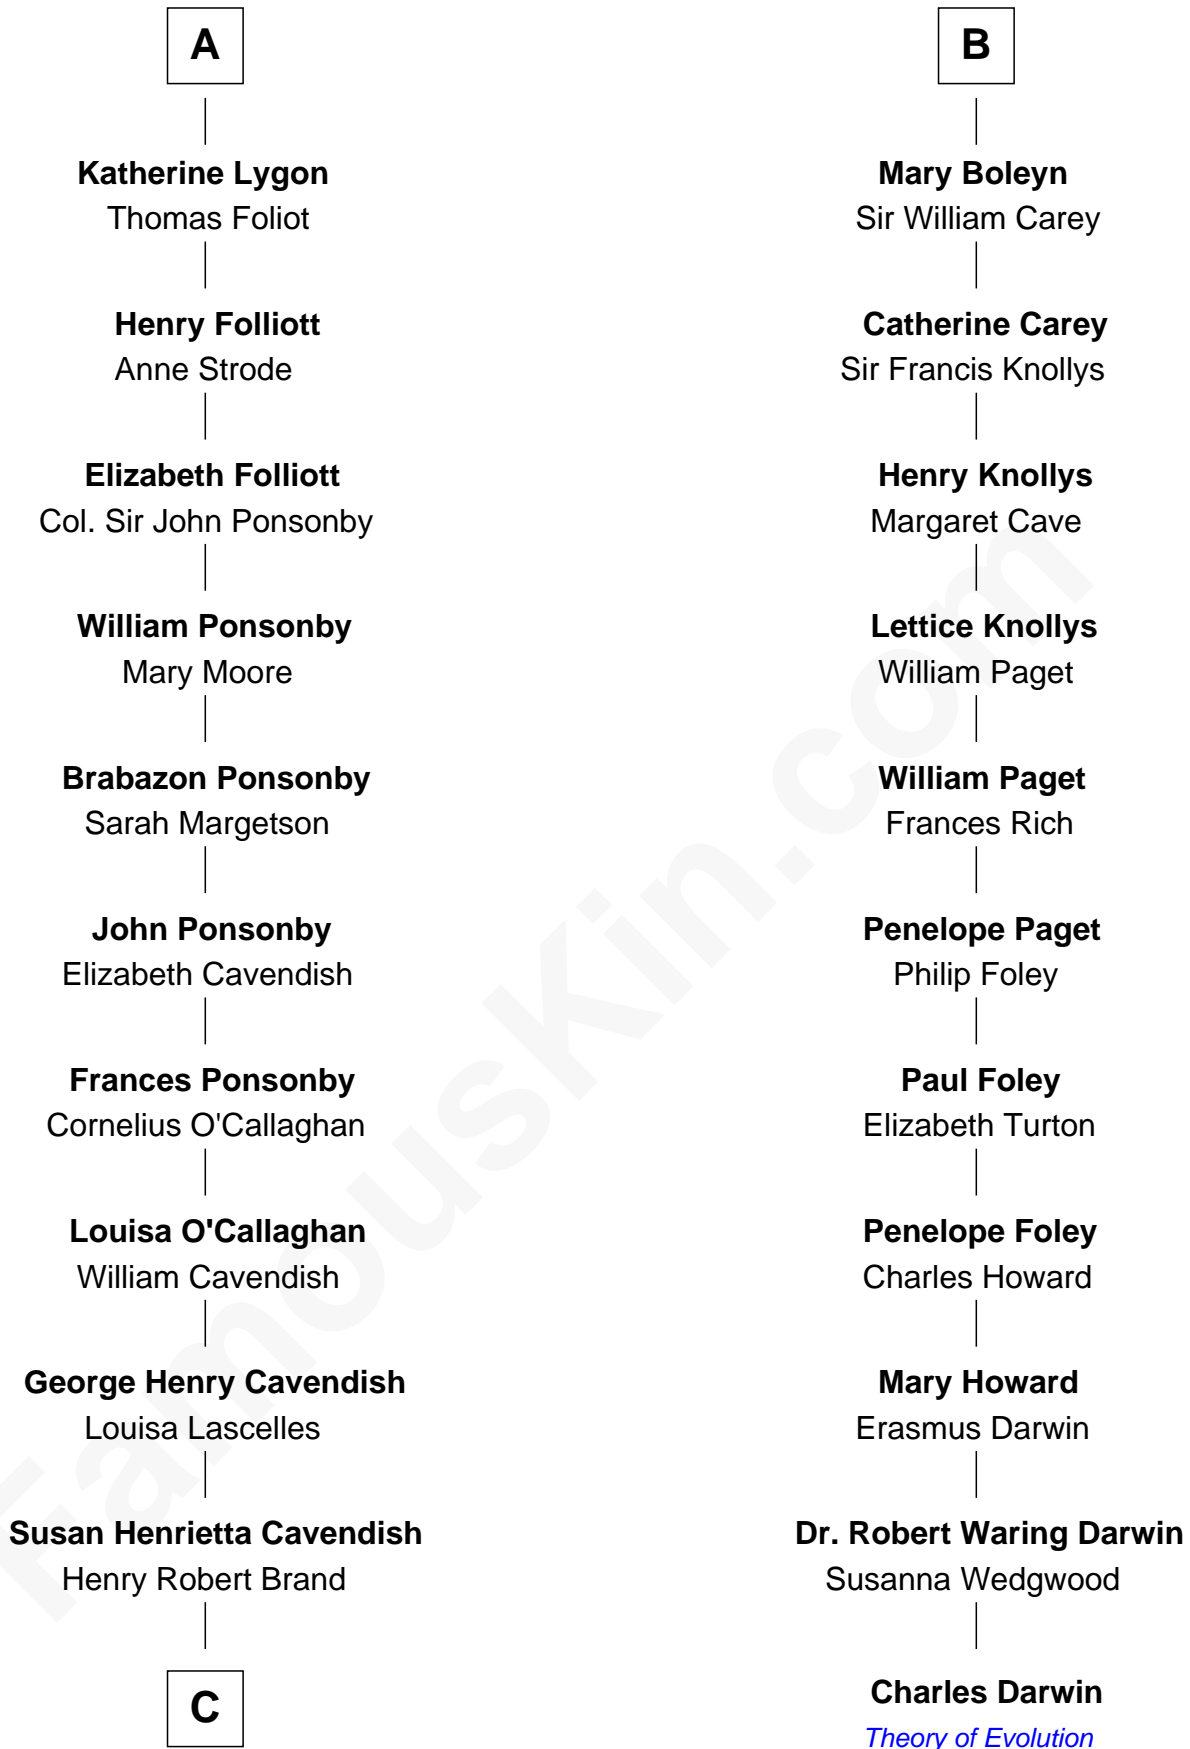

# FamousKin.com Relationship Chart of

**Sarah Ferguson**

*Duchess of York*

17th cousin 3 times removed of

**Charles Darwin**

*Theory of Evolution*

**Sir John de Mowbray**

Aline de Braiose

Joan of Lancaster

**John de Mowbray**

Elizabeth de Segrave

**Sir Thomas Mowbray**

Elizabeth Fitzalan

**Margaret Mowbray**

Sir Robert Howard

**Sir John Howard**

Katherine Moleyns

**Sir Thomas Howard**

Elizabeth Tilney

**Elizabeth Howard**

Thomas Boleyn

**B**

**C**

—  
**Margaret Brand**

Algernon Francis Holford Ferguson

—  
**Andrew Henry Ferguson**

Marian Louisa Montagu-Douglas-Scott

—  
**Ronald Ivor Ferguson**

Susan Mary Wright

—  
**Sarah Ferguson**

*Duchess of York*

FamousKin.com