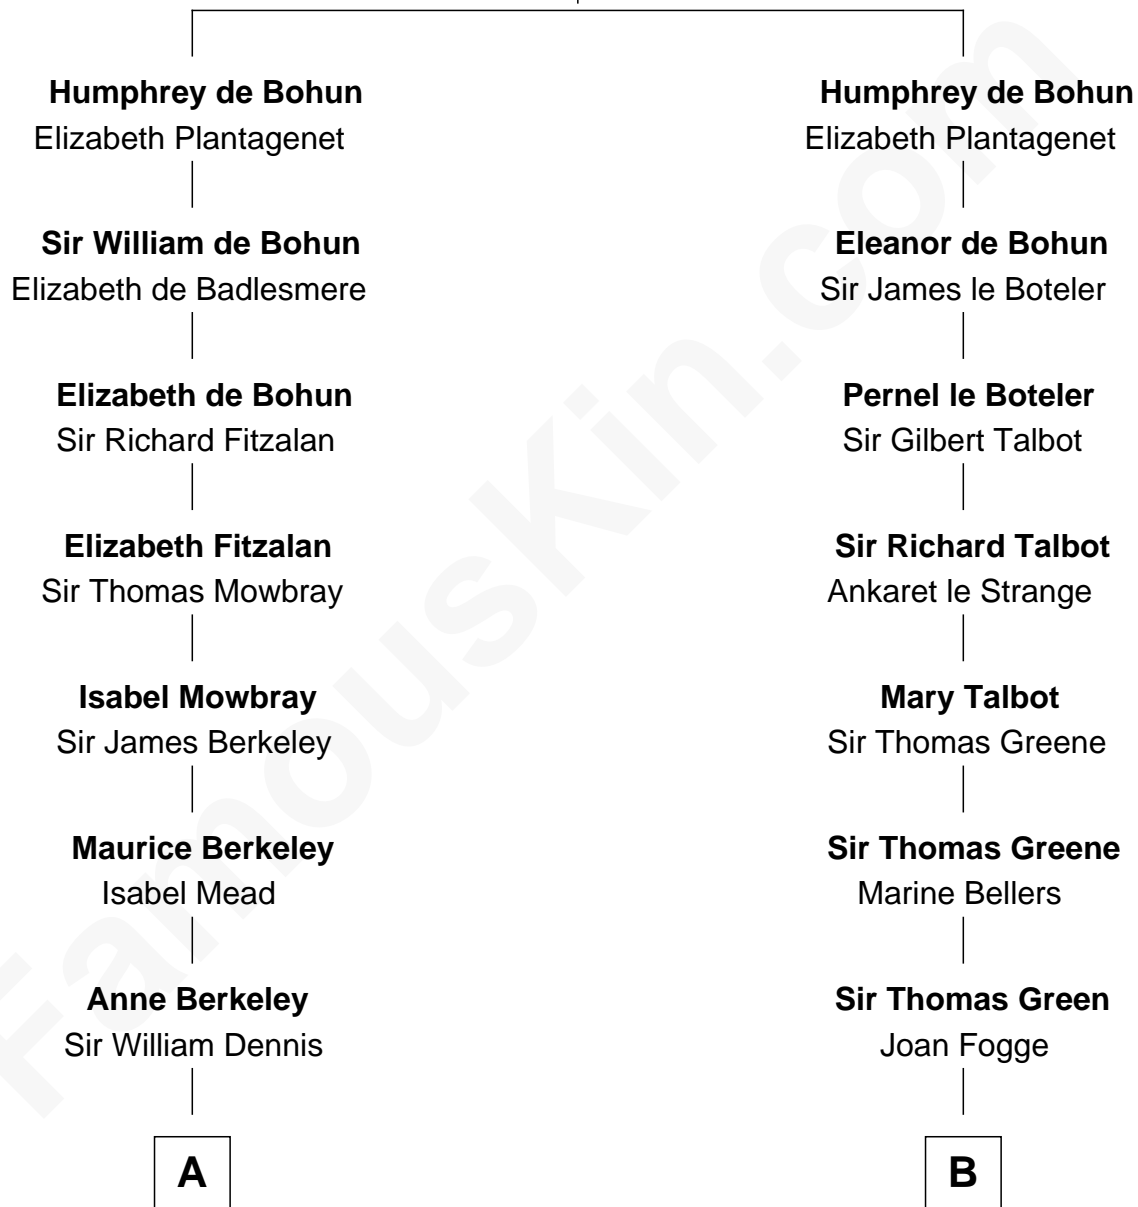

FamousKin.com Relationship Chart of

Sarah Ferguson

Duchess of York

8th cousin 13 times removed of

Catherine Parr

6th Wife of King Henry VIII

Humphrey de Bohun

Maud de Fiennes

C

—
Susan Henrietta Cavendish

Henry Robert Brand

—
Margaret Brand

Algernon Francis Holford Ferguson

—
Andrew Henry Ferguson

Marian Louisa Montagu-Douglas-Scott

—
Ronald Ivor Ferguson

Susan Mary Wright

—
Sarah Ferguson

Duchess of York