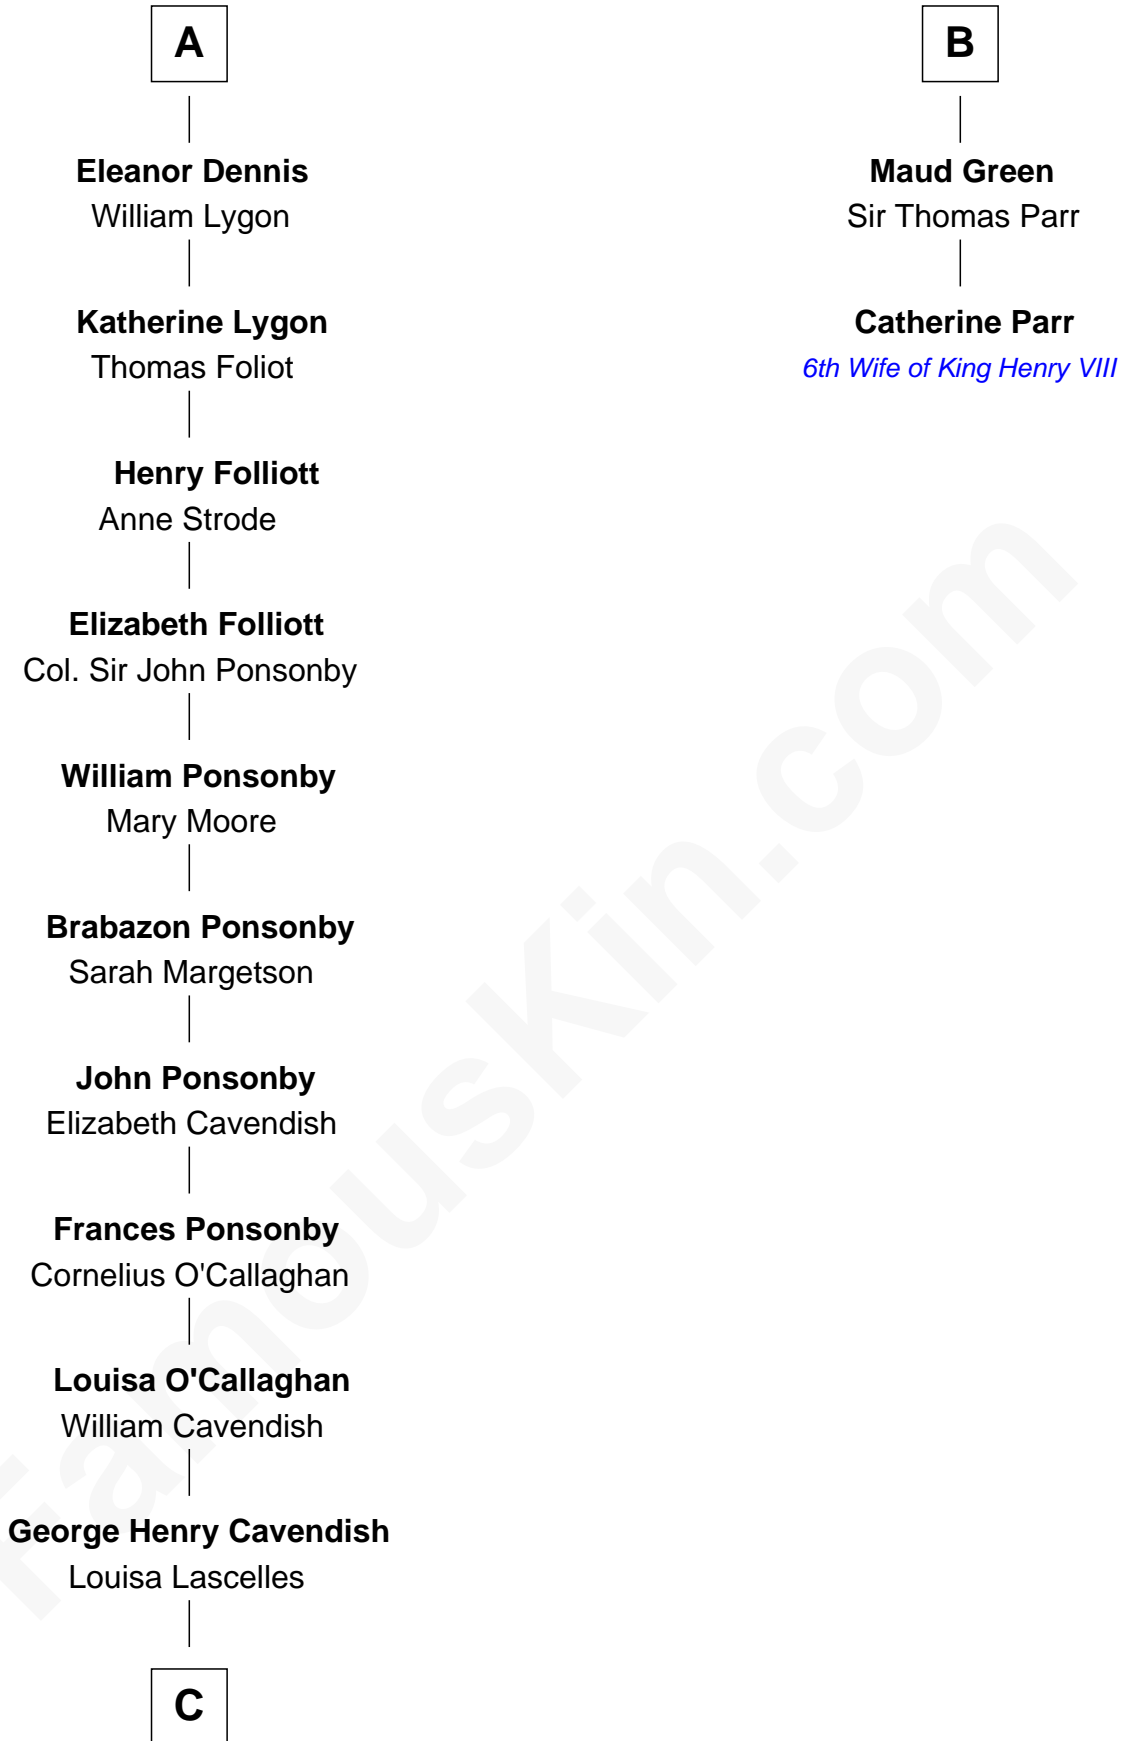

FamousKin.com Relationship Chart of

Sarah Ferguson

Duchess of York

8th cousin 13 times removed of

Catherine Parr

6th Wife of King Henry VIII

Humphrey de Bohun

Maud de Fiennes

C

—
Susan Henrietta Cavendish

Henry Robert Brand

—
Margaret Brand

Algernon Francis Holford Ferguson

—
Andrew Henry Ferguson

Marian Louisa Montagu-Douglas-Scott

—
Ronald Ivor Ferguson

Susan Mary Wright

—
Sarah Ferguson

Duchess of York