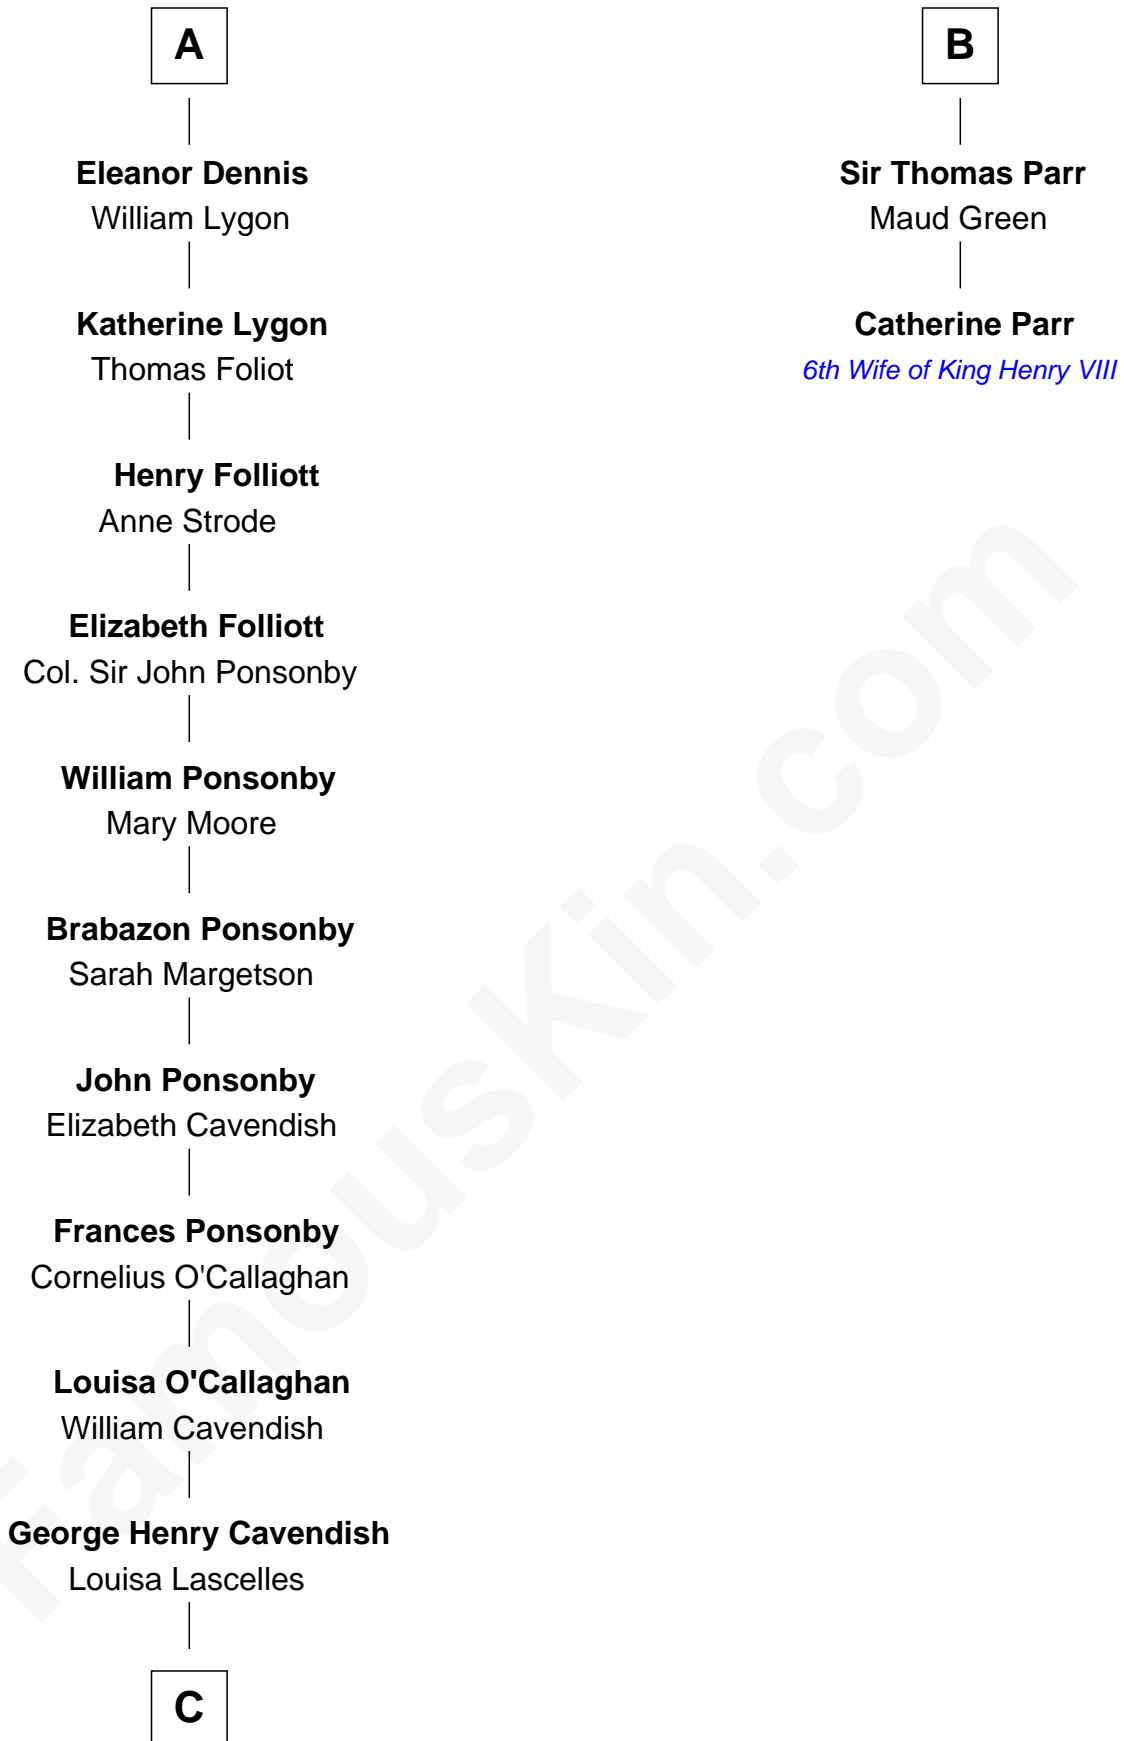

# FamousKin.com Relationship Chart of

**Sarah Ferguson**

*Duchess of York*

8th cousin 13 times removed of

**Catherine Parr**

*6th Wife of King Henry VIII*

**C**

—  
**Susan Henrietta Cavendish**

Henry Robert Brand

—  
**Margaret Brand**

Algernon Francis Holford Ferguson

—  
**Andrew Henry Ferguson**

Marian Louisa Montagu-Douglas-Scott

—  
**Ronald Ivor Ferguson**

Susan Mary Wright

—  
**Sarah Ferguson**

*Duchess of York*