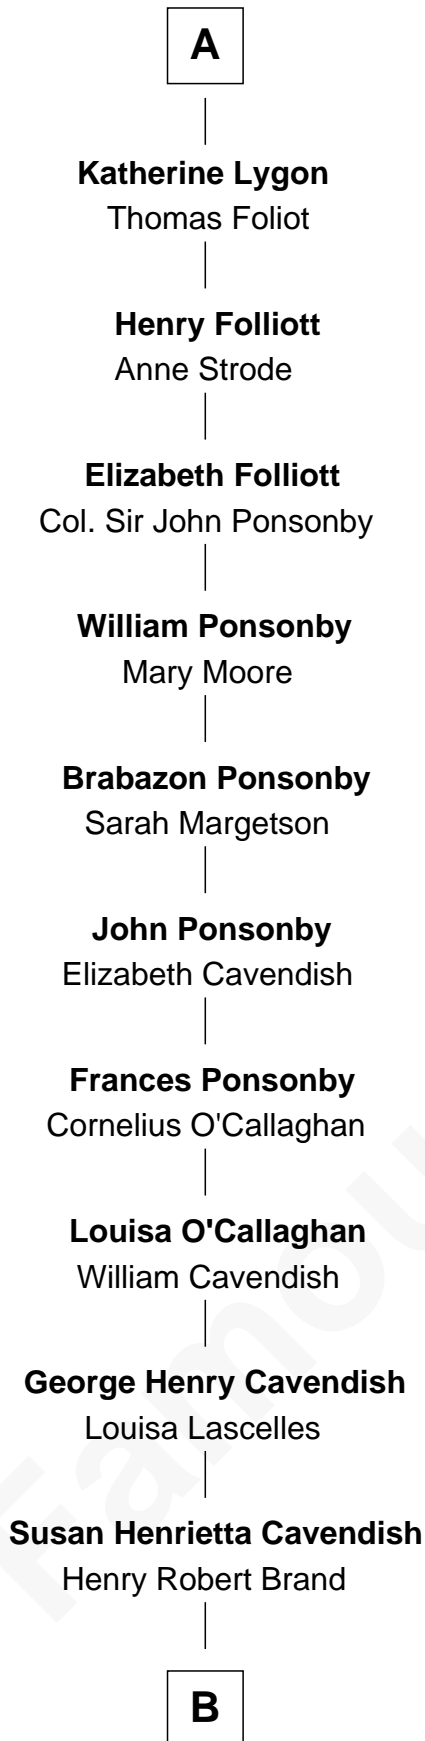

FamousKin.com Relationship Chart of

Sarah Ferguson

Duchess of York

6th cousin 14 times removed of

Catherine Parr

6th Wife of King Henry VIII

Edmund Fitzalan

Alice de Warenne

Richard Fitzalan
Eleanor Plantagenet

Sir Richard Fitzalan
Elizabeth de Bohun

Elizabeth Fitzalan
Sir Thomas Mowbray

Isabel Mowbray
Sir James Berkeley

Maurice Berkeley
Isabel Mead

Anne Berkeley
Sir William Dennis

Eleanor Dennis
William Lygon

A

Aline Fitzalan

Sir Roger le Strange

Lucy le Strange

Sir William Willoughby

Margery Willoughby

Sir William FitzHugh

Sir Henry FitzHugh

Alice de Neville

Elizabeth FitzHugh

Sir William Parr

Sir Thomas Parr

Maud Green

Catherine Parr

6th Wife of King Henry VIII