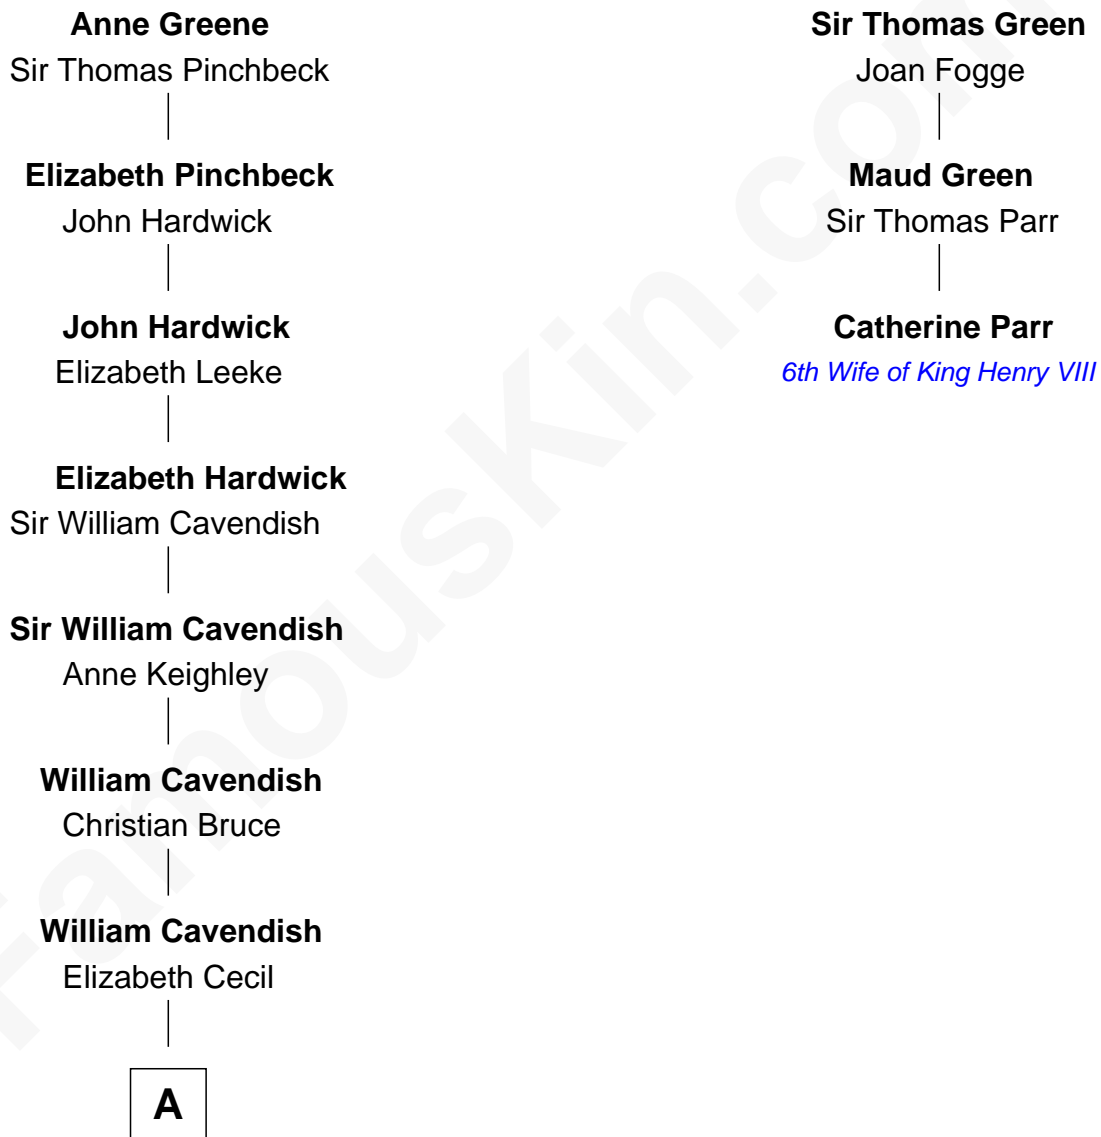

FamousKin.com Relationship Chart of

Sarah Ferguson

Duchess of York

2nd cousin 16 times removed of

Catherine Parr

6th Wife of King Henry VIII

Sir Thomas Greene

Marine Bellers