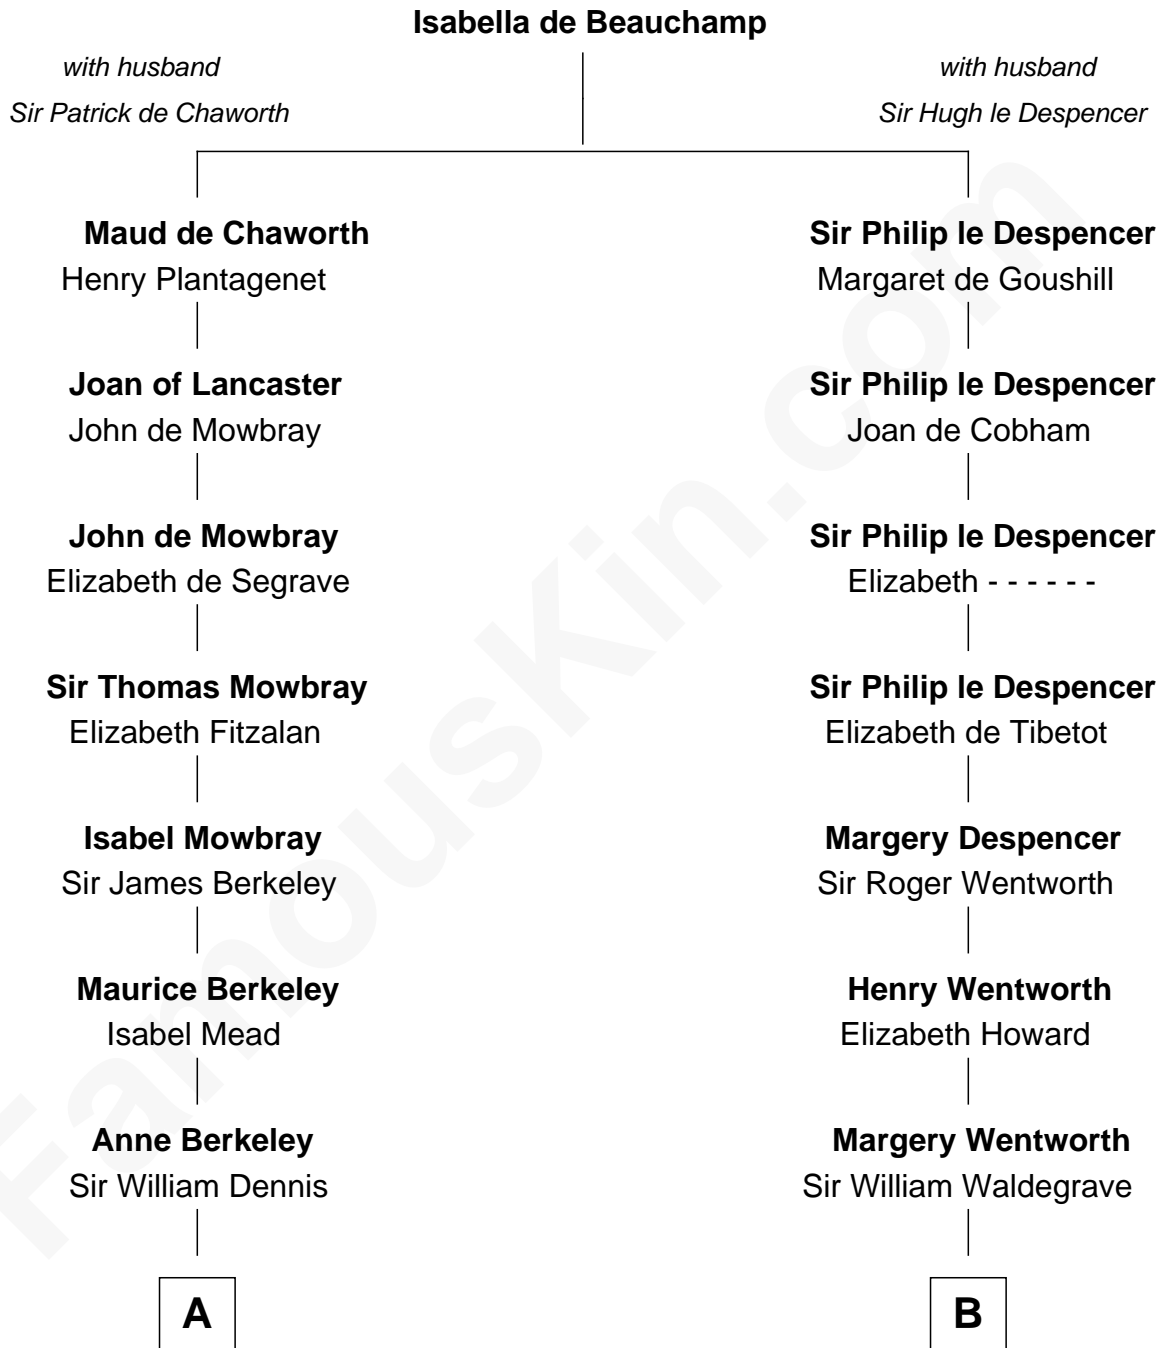

FamousKin.com Relationship Chart of

Sarah Ferguson

Duchess of York

21st cousin of

Jake Gyllenhaal

Movie Actor

C

Susan Henrietta Cavendish

Henry Robert Brand

Margaret Brand

Algernon Francis Holford Ferguson

Andrew Henry Ferguson

Marian Louisa Montagu-Douglas-Scott

Ronald Ivor Ferguson

Susan Mary Wright

Sarah Ferguson