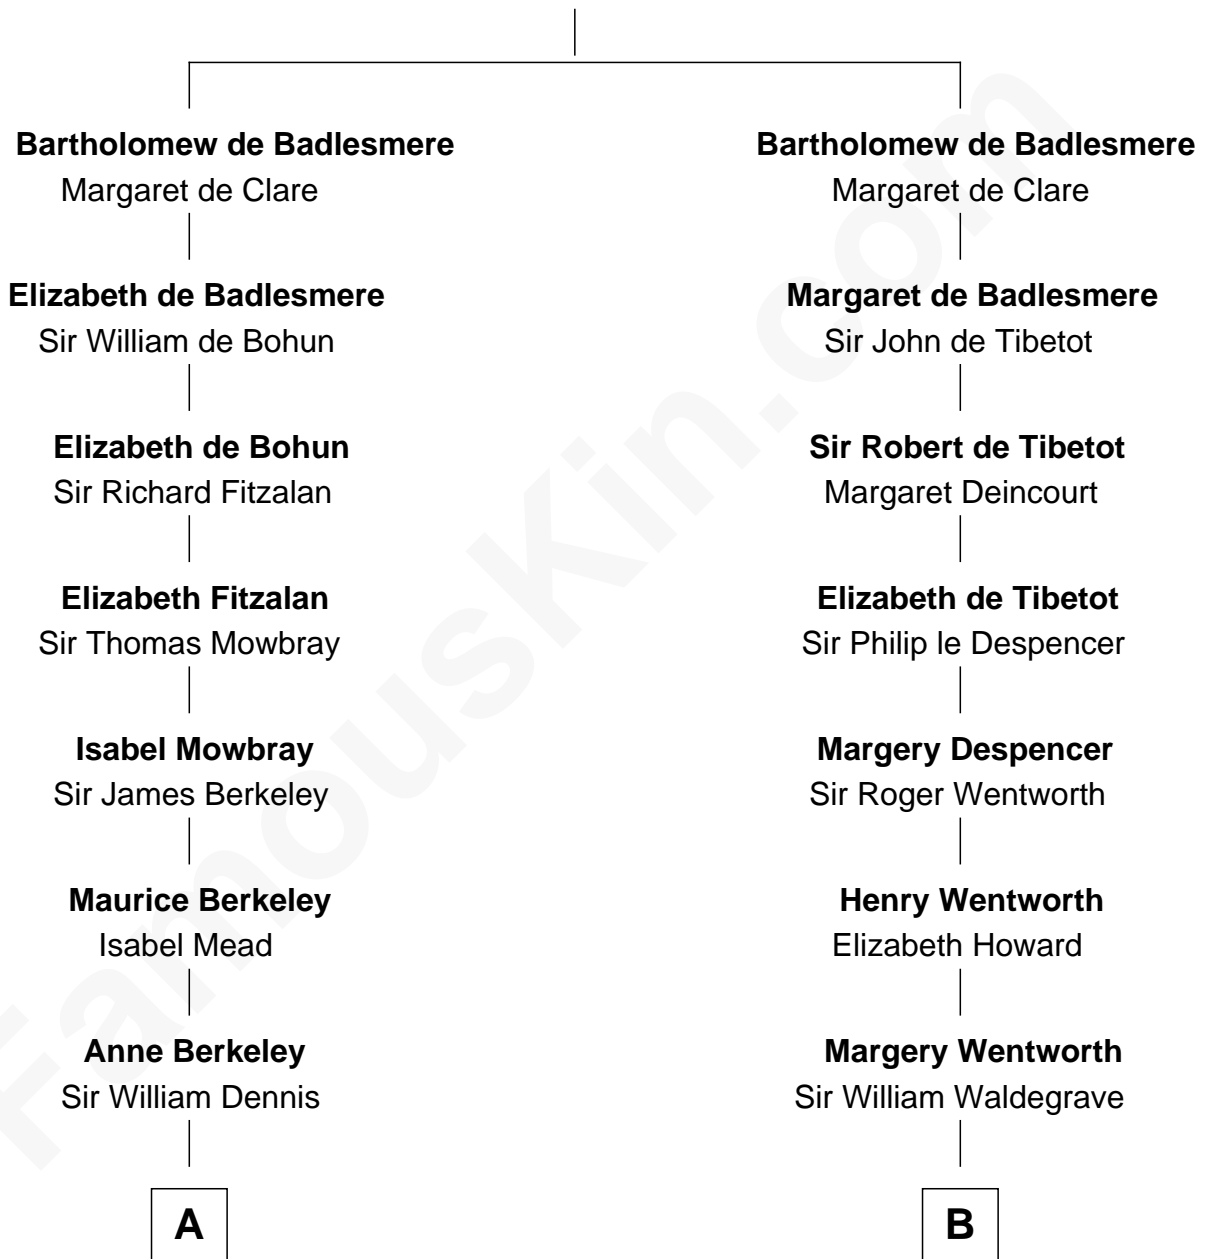

FamousKin.com Relationship Chart of

Sarah Ferguson

Duchess of York

21st cousin of

Jake Gyllenhaal

Movie Actor

Gunselm de Badlesmere

C

Susan Henrietta Cavendish

Henry Robert Brand

Margaret Brand

Algernon Francis Holford Ferguson

Andrew Henry Ferguson

Marian Louisa Montagu-Douglas-Scott

Ronald Ivor Ferguson

Susan Mary Wright

Sarah Ferguson

Duchess of York

D

Anders Leonard Gyllenhaal

Selma Amanda Nelson

Leonard Ephraim Gyllenhaal

Philo Pendleton

Hugh Anders Gyllenhaal