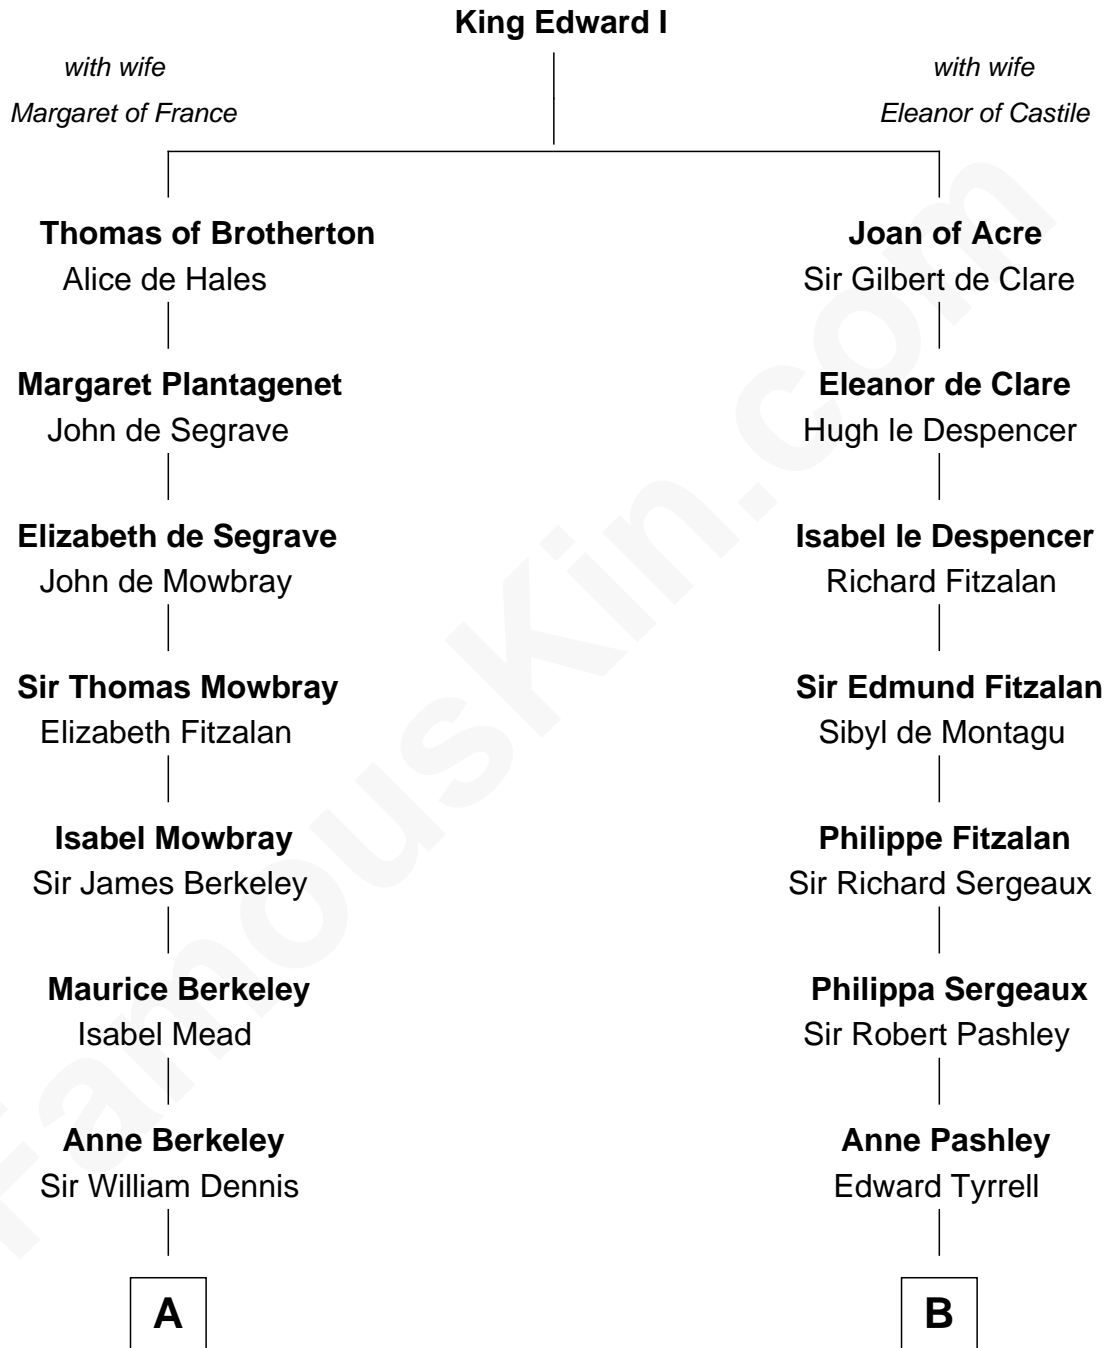

FamousKin.com
Relationship Chart of
Sarah Ferguson
Duchess of York

20th cousin 1 time removed of

General James Longstreet
Confederate Army - U.S. Civil War

C

Susan Henrietta Cavendish

Henry Robert Brand

Margaret Brand

Algernon Francis Holford Ferguson

Andrew Henry Ferguson

Marian Louisa Montagu-Douglas-Scott

Ronald Ivor Ferguson

Susan Mary Wright

Sarah Ferguson

Duchess of York

D